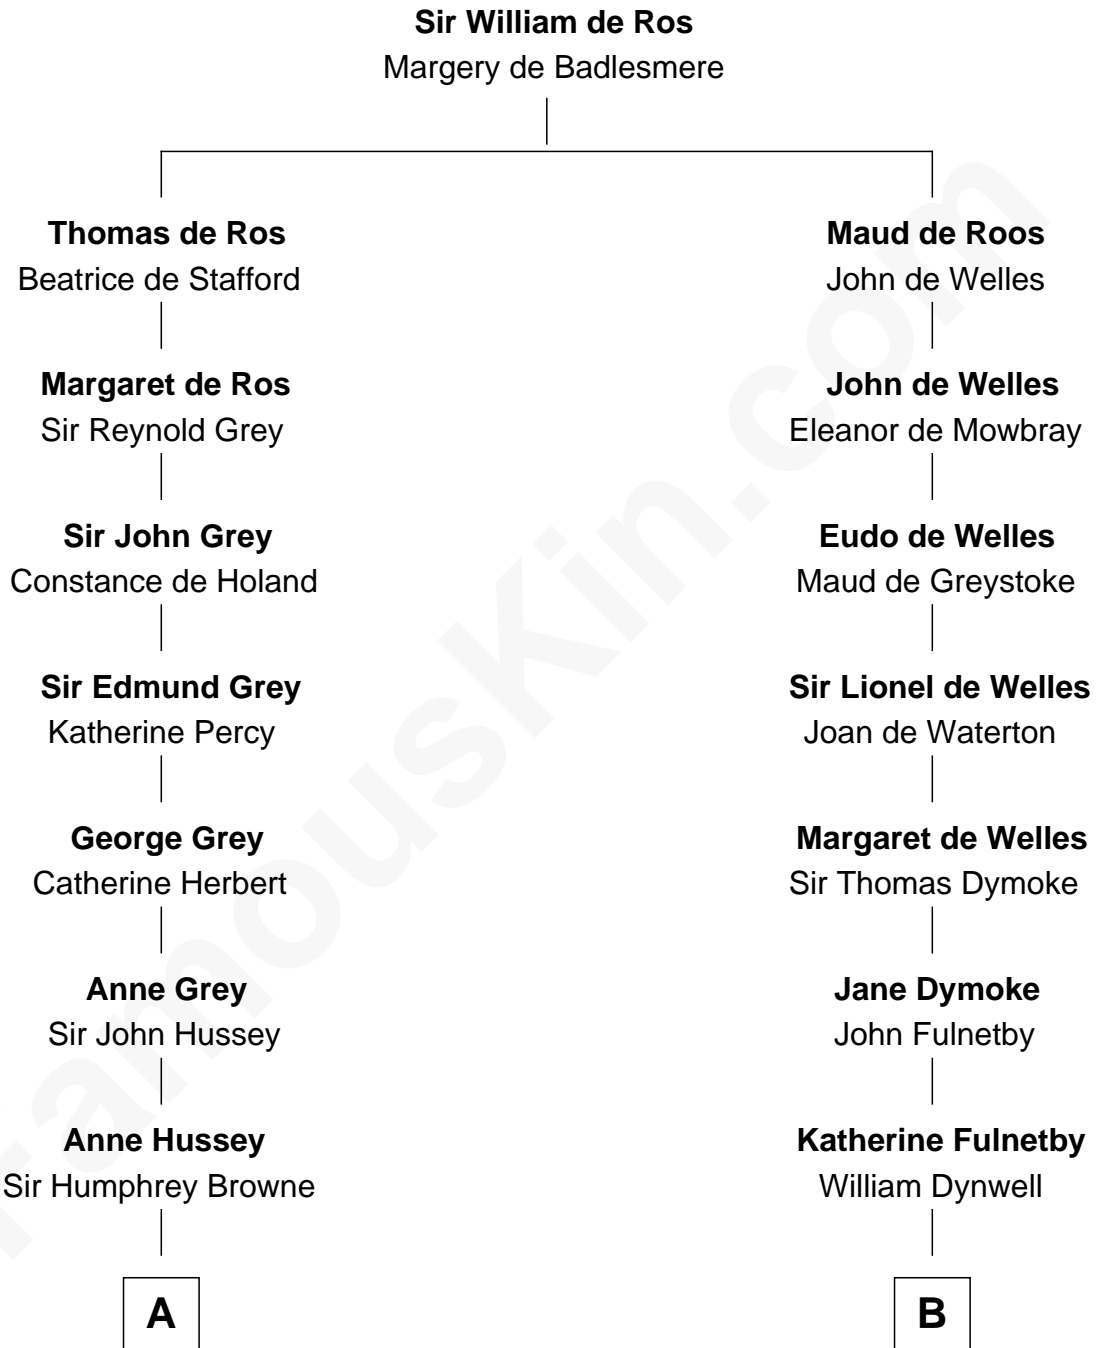

FamousKin.com

Relationship Chart of

Cara Delevingne

Fashion Model and Movie Actress

20th cousin 1 time removed of

Owen Brewster

54th Governor of Maine

C

Armyne Evelyne Gordon
Sir Lionel Lawson Faudel-Phillips

Anne Margaret Faudel-Phillips
John Vincent Sheffield

Jane Armyne Sheffield
Sir Jocelyn Edward Greville Stevens

Pandora Anne Stevens
Charles Hamar Delevingne

Cara Delevingne
Model and Actress

D

Rev. Otis Bridges
Margaret Owen

Owen W. Bridges
Lydia A. - - - - -

Carrie S. Bridges
William Edmund Brewster

Owen Brewster
54th Governor of Maine