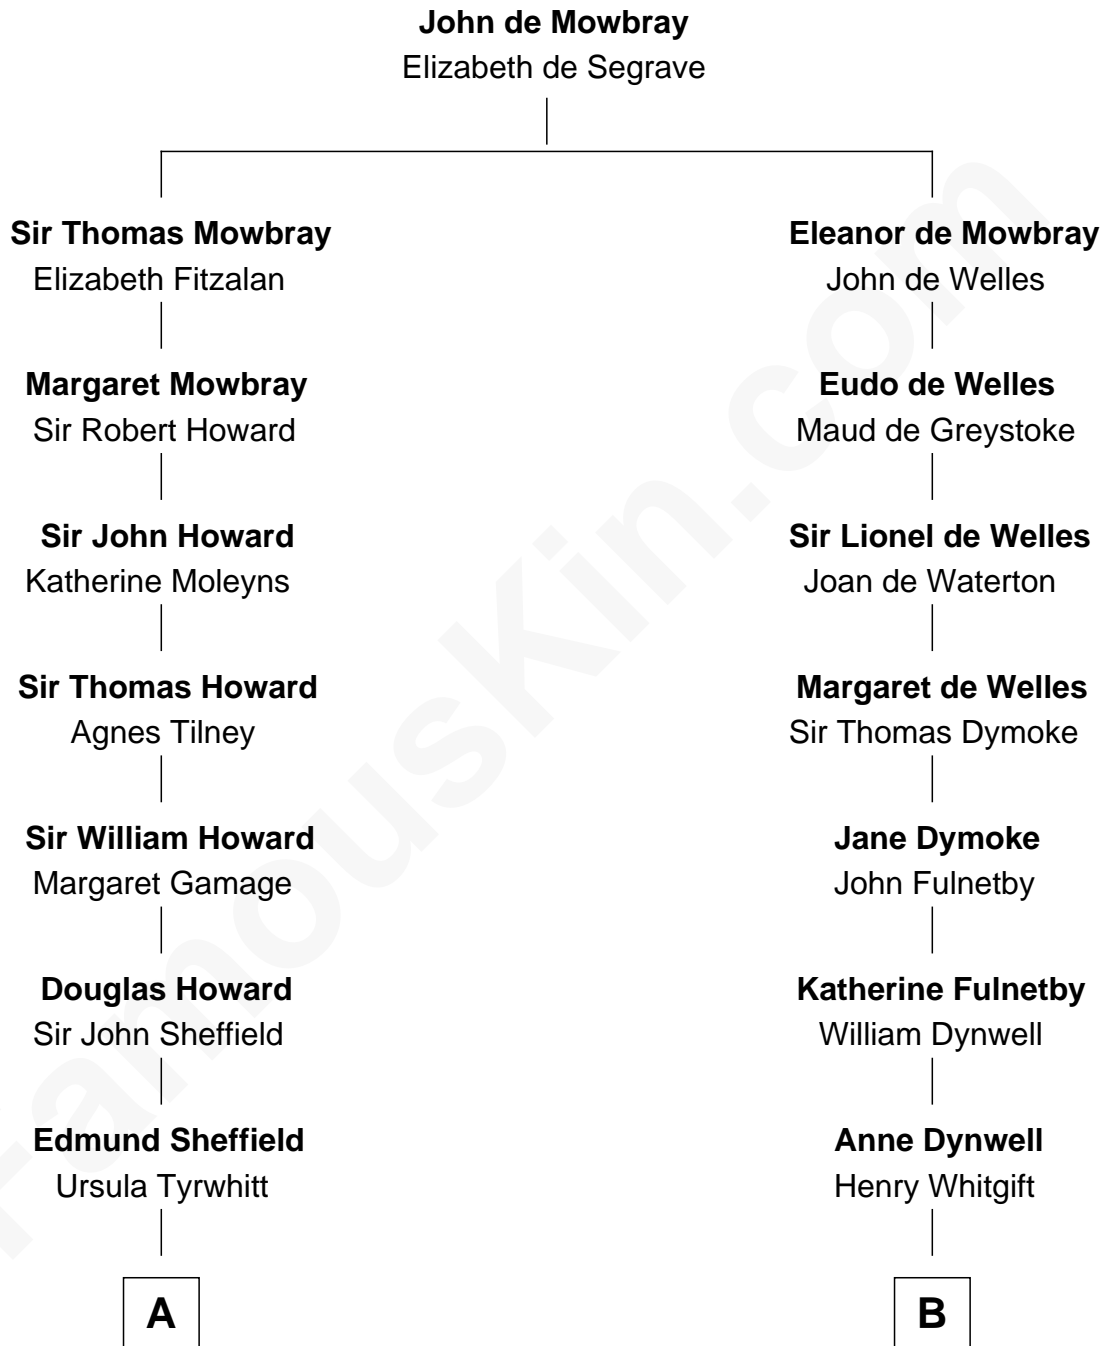

FamousKin.com

Relationship Chart of

Cara Delevingne

Fashion Model and Movie Actress

18th cousin 1 time removed of

Owen Brewster

54th Governor of Maine

FamousKin.com