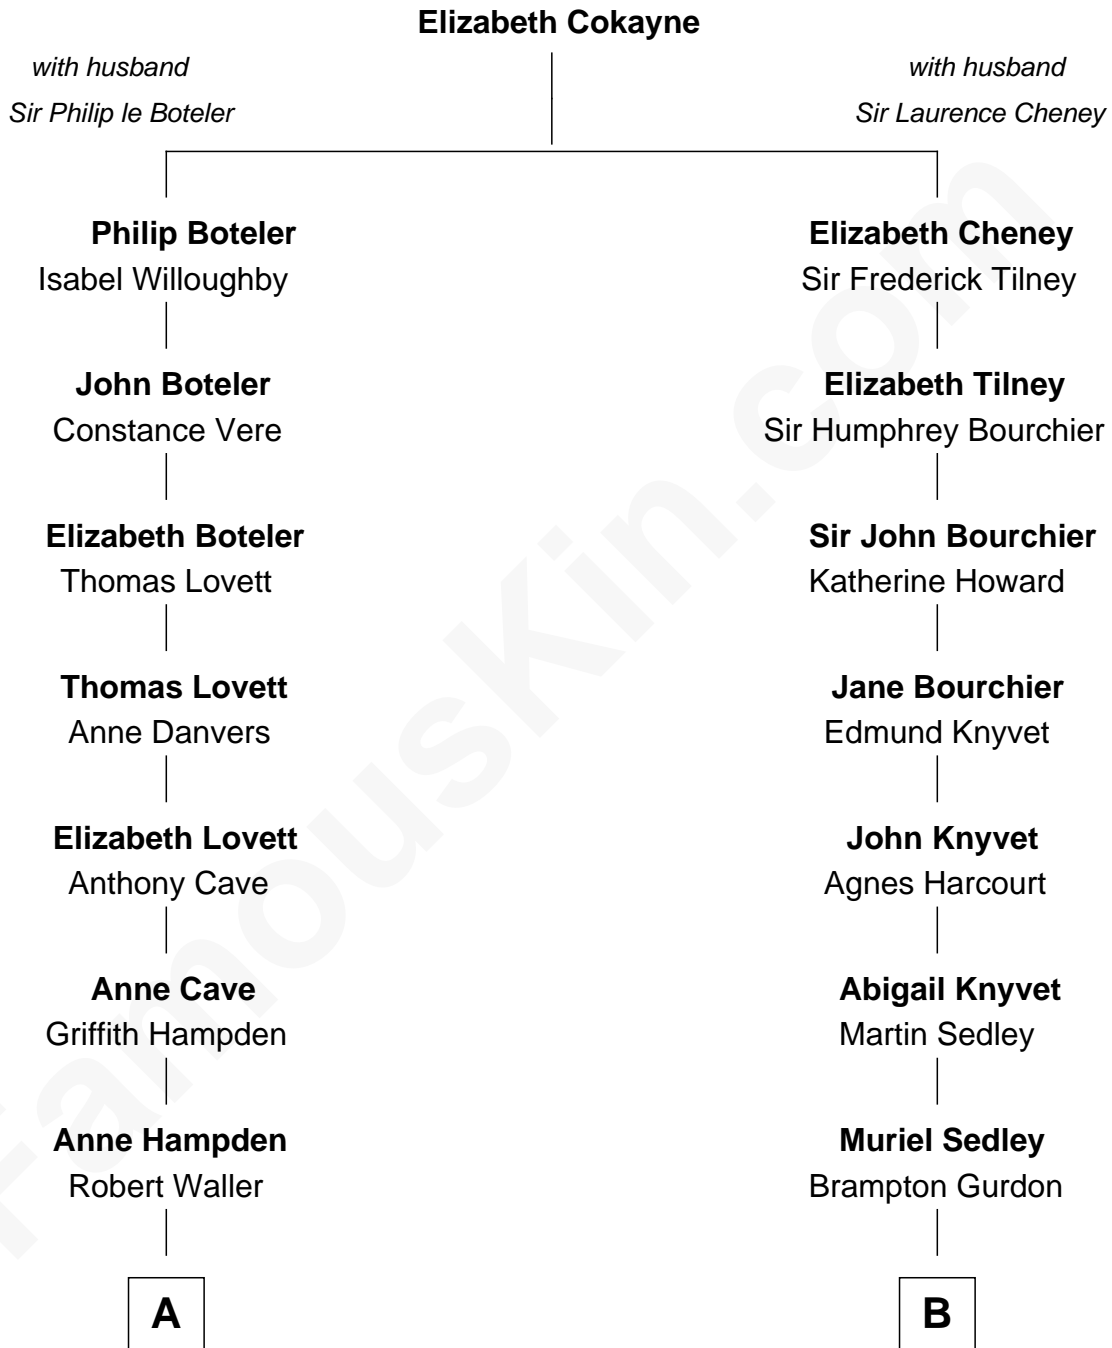

FamousKin.com

Relationship Chart of

Cara Delevingne

Fashion Model and Movie Actress

18th cousin 2 times removed of

Story Musgrave

NASA Astronaut

C

Anne Margaret Faudel-Phillips

John Vincent Sheffield

Jane Armyne Sheffield

Sir Jocelyn Edward Greville Stevens

Pandora Anne Stevens

Charles Hamar Delevingne

Cara Delevingne

Model and Actress

D

Marguerite Swann

Percy Musgrave

Story Musgrave

NASA Astronaut

FamousKin.com