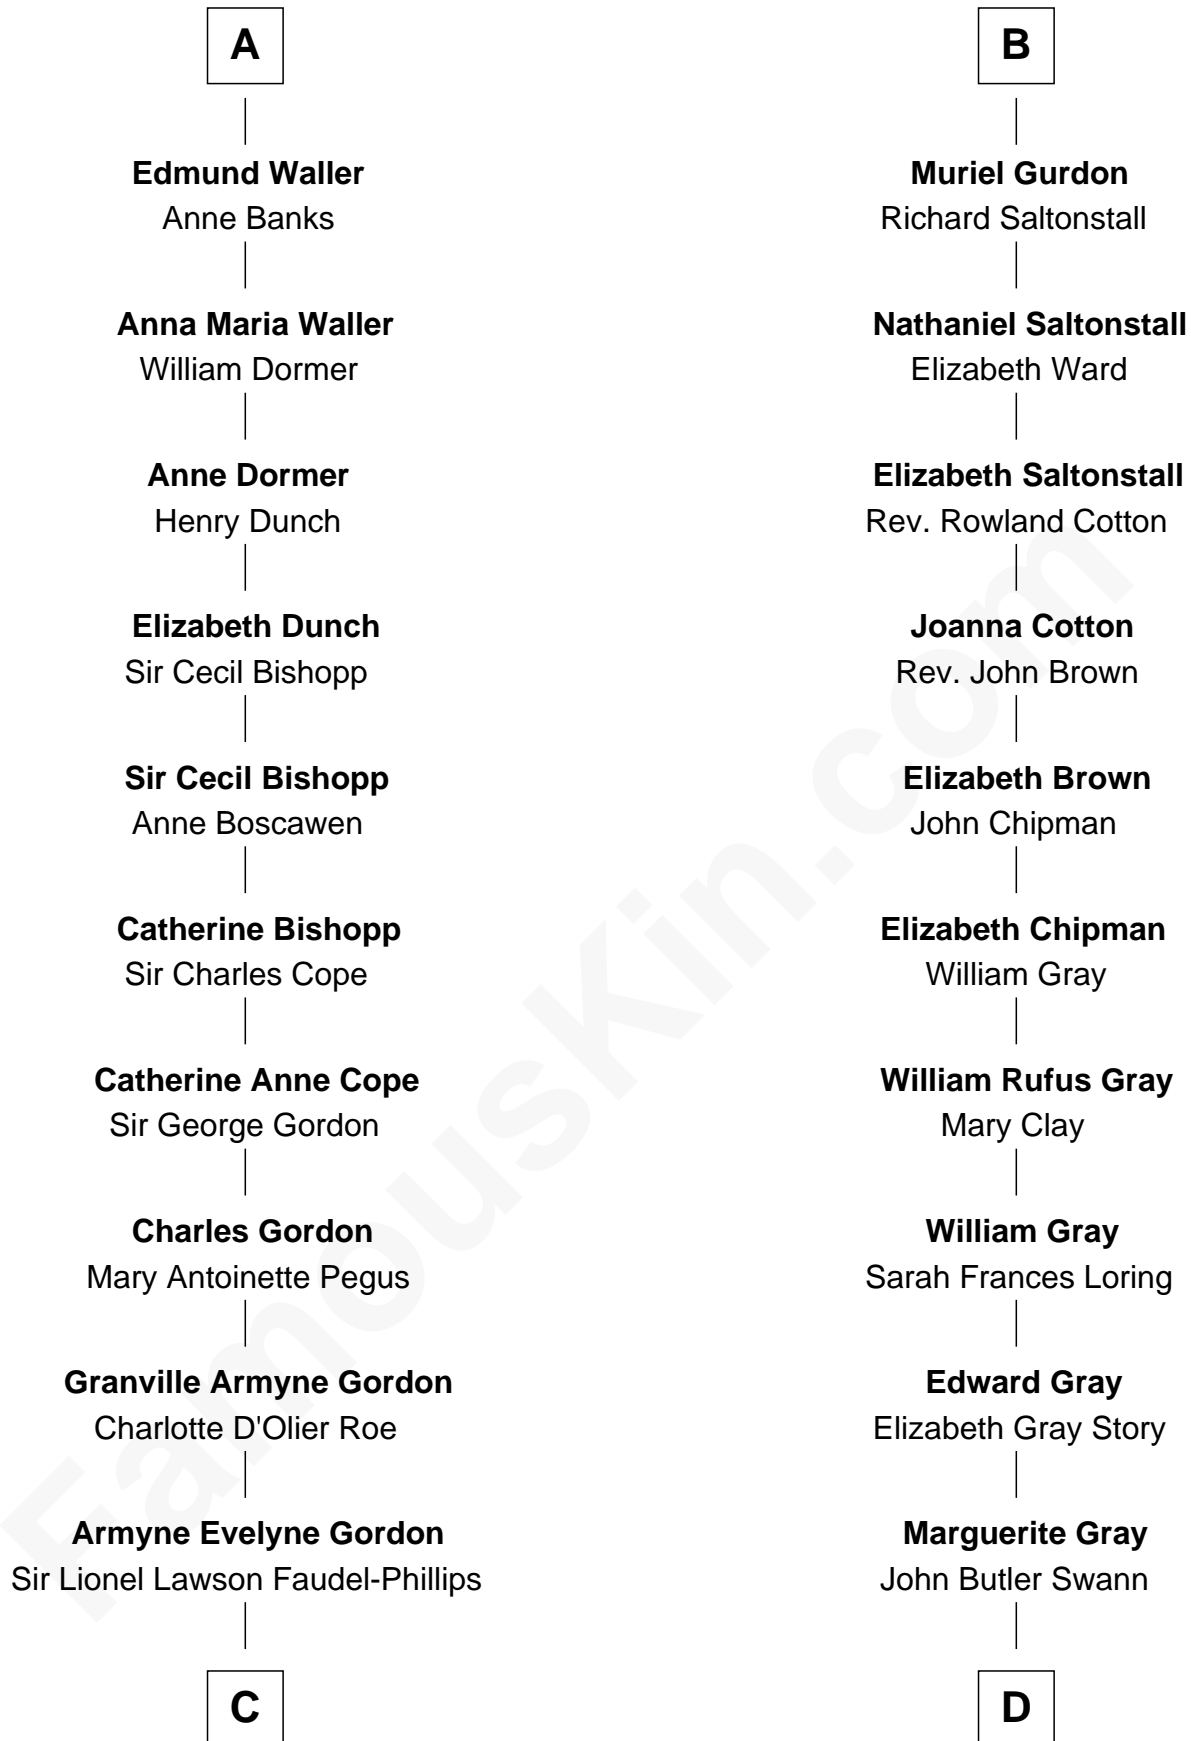

FamousKin.com

Relationship Chart of

Cara Delevingne

Fashion Model and Movie Actress

18th cousin 2 times removed of

Story Musgrave

NASA Astronaut

C

Anne Margaret Faudel-Phillips

John Vincent Sheffield

Jane Armyne Sheffield

Sir Jocelyn Edward Greville Stevens

Pandora Anne Stevens

Charles Hamar Delevingne

Cara Delevingne

Model and Actress