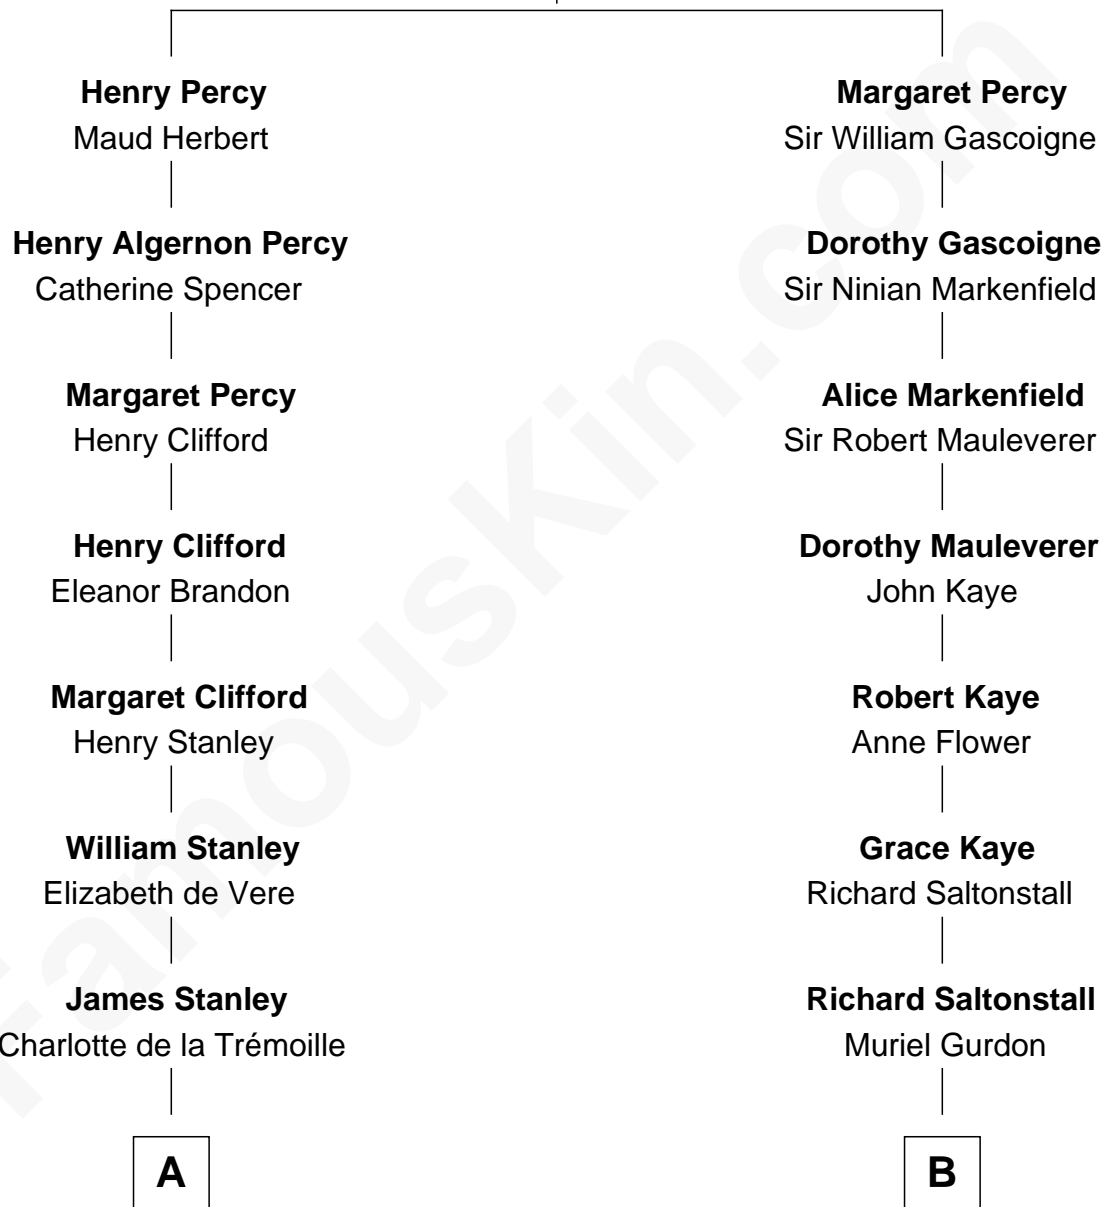

## Relationship Chart of

### Cara Delevingne

*Fashion Model and Movie Actress*

17th cousin 2 times removed of

### Story Musgrave

*NASA Astronaut*

**Sir Henry Percy**  
Eleanor Poynings

**C**

—  
**Jane Armyne Sheffield**

Sir Jocelyn Edward Greville Stevens

—  
**Pandora Anne Stevens**

Charles Hamar Delevingne