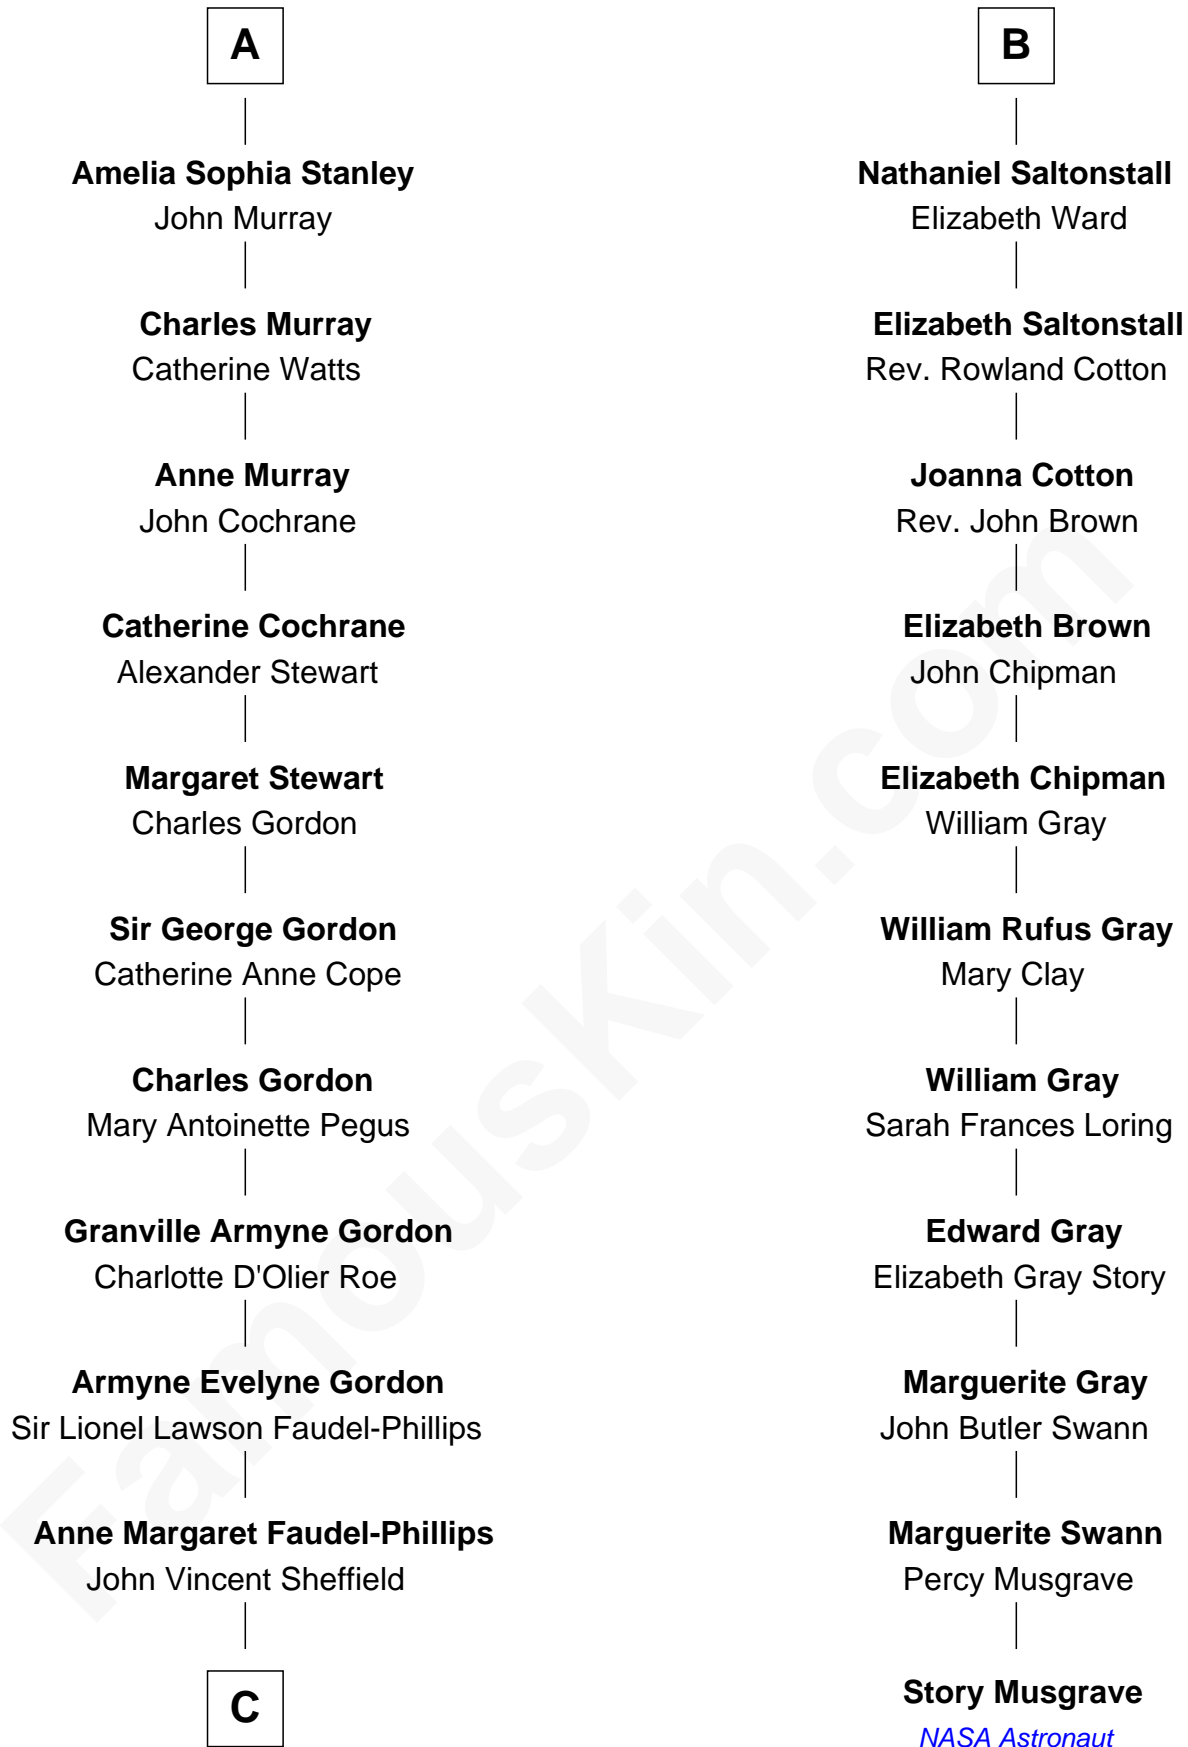

## Relationship Chart of

### Cara Delevingne

*Fashion Model and Movie Actress*

17th cousin 2 times removed of

### Story Musgrave

*NASA Astronaut*

**Sir Henry Percy**  
Eleanor Poynings

**C**

—  
**Jane Armyne Sheffield**

Sir Jocelyn Edward Greville Stevens

—  
**Pandora Anne Stevens**

Charles Hamar Delevingne