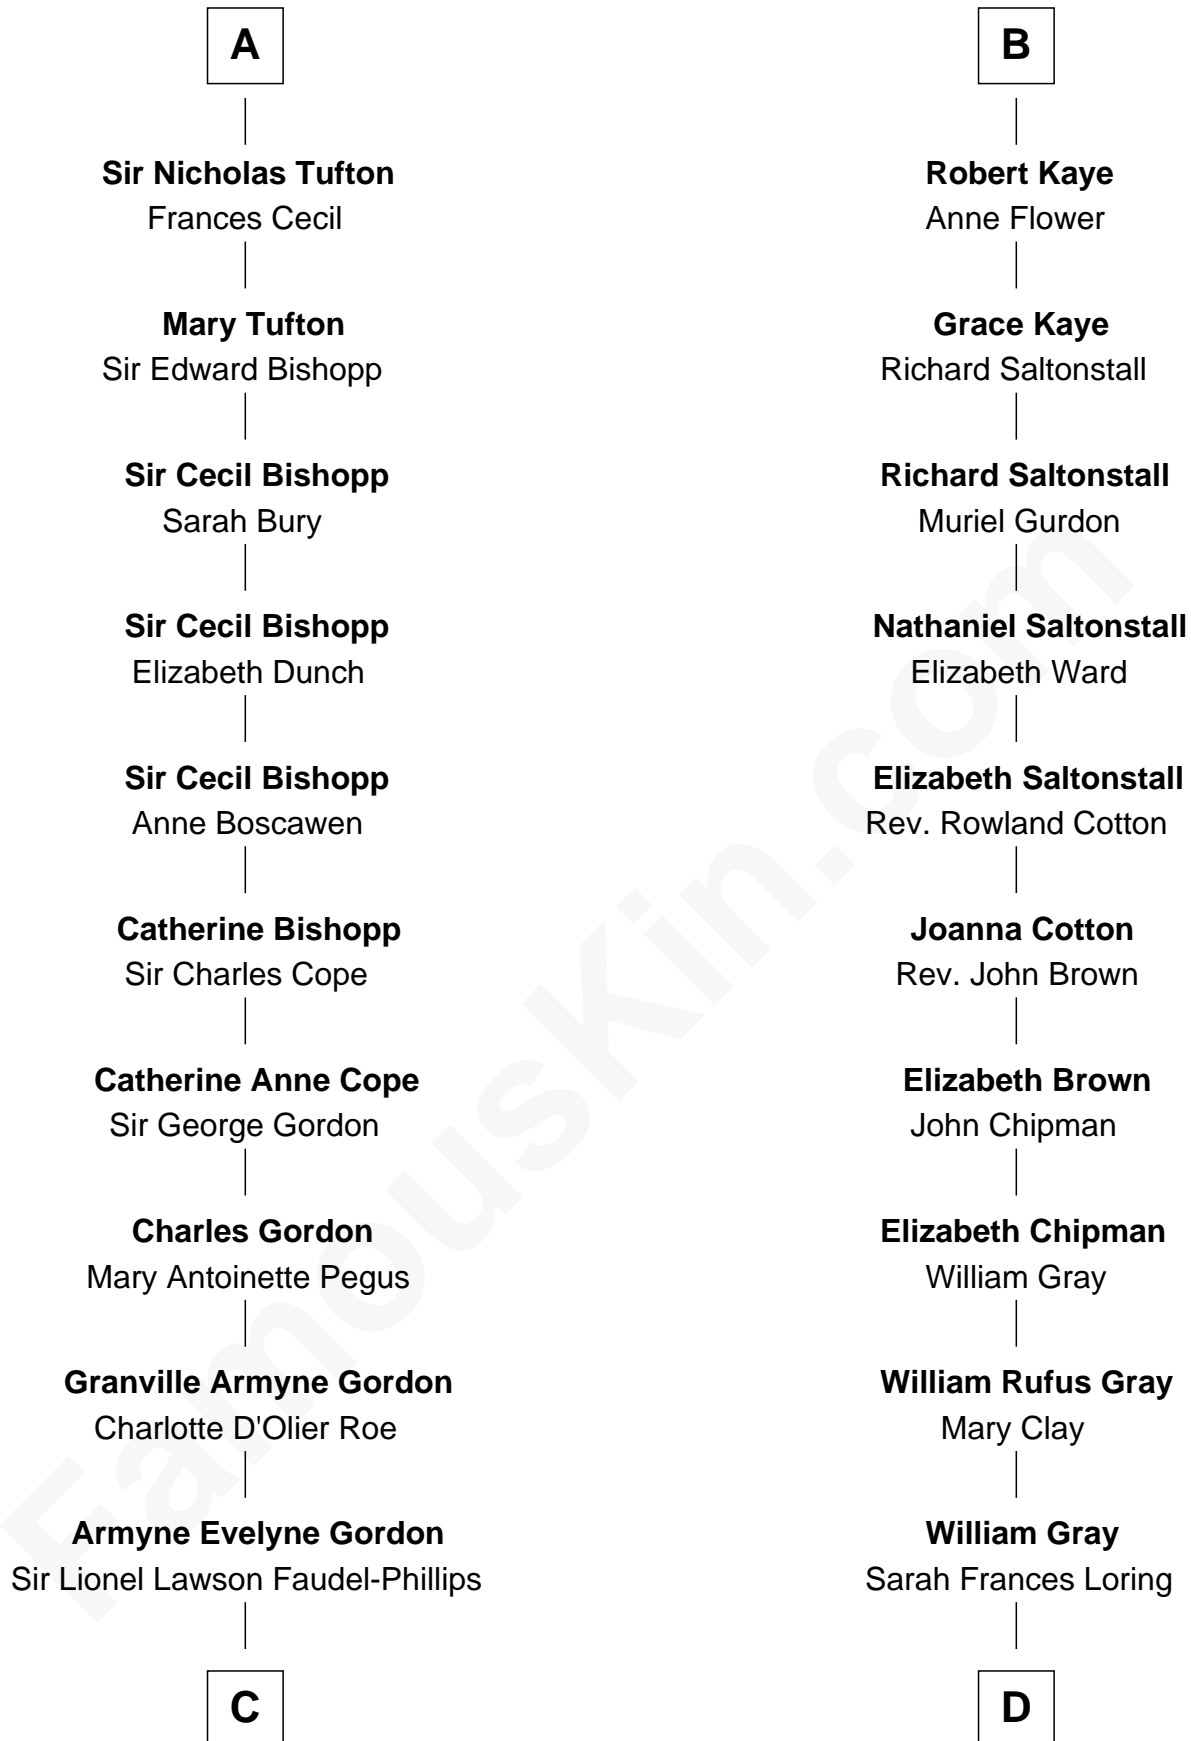

FamousKin.com Relationship Chart of

Cara Delevingne

Fashion Model and Movie Actress

20th cousin of

Story Musgrave

NASA Astronaut

Edmund Mortimer
Philippa Plantagenet

C

Anne Margaret Faudel-Phillips

John Vincent Sheffield

Jane Armyne Sheffield

Sir Jocelyn Edward Greville Stevens

Pandora Anne Stevens

Charles Hamar Delevingne

Cara Delevingne

Model and Actress

D

Edward Gray

Elizabeth Gray Story

Marguerite Gray

John Butler Swann

Marguerite Swann

Percy Musgrave

Story Musgrave