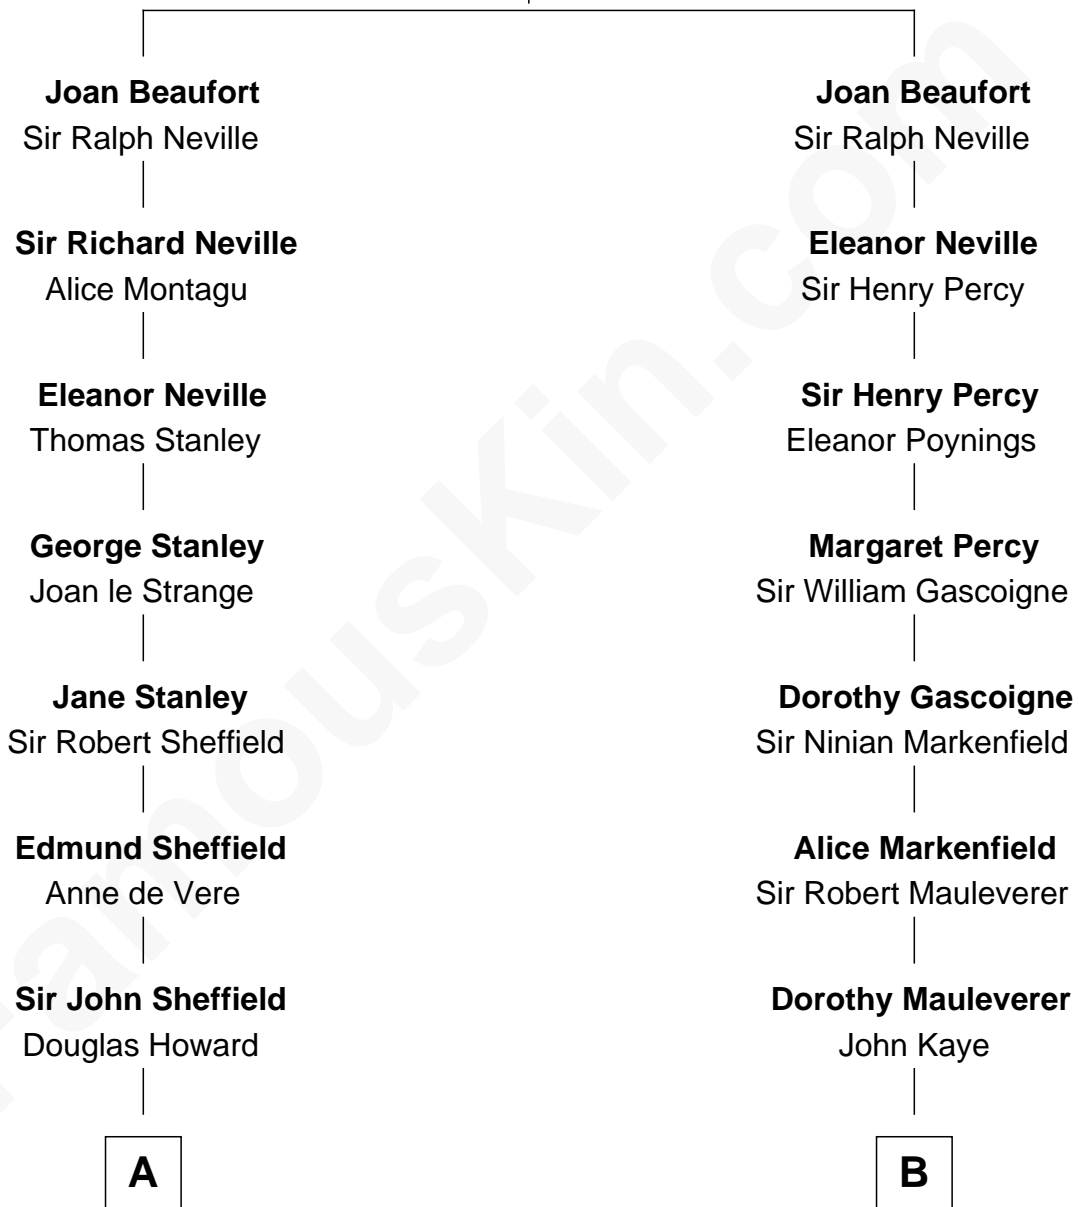

FamousKin.com

Relationship Chart of

Cara Delevingne

Fashion Model and Movie Actress

19th cousin 1 time removed of

Story Musgrave
NASA Astronaut

Katherine Roet
John of Gaunt

C

Jane Armyne Sheffield

Sir Jocelyn Edward Greville Stevens

Pandora Anne Stevens

Charles Hamar Delevingne

Cara Delevingne

Model and Actress

D

Edward Gray

Elizabeth Gray Story

Marguerite Gray

John Butler Swann

Marguerite Swann

Percy Musgrave

Story Musgrave

NASA Astronaut