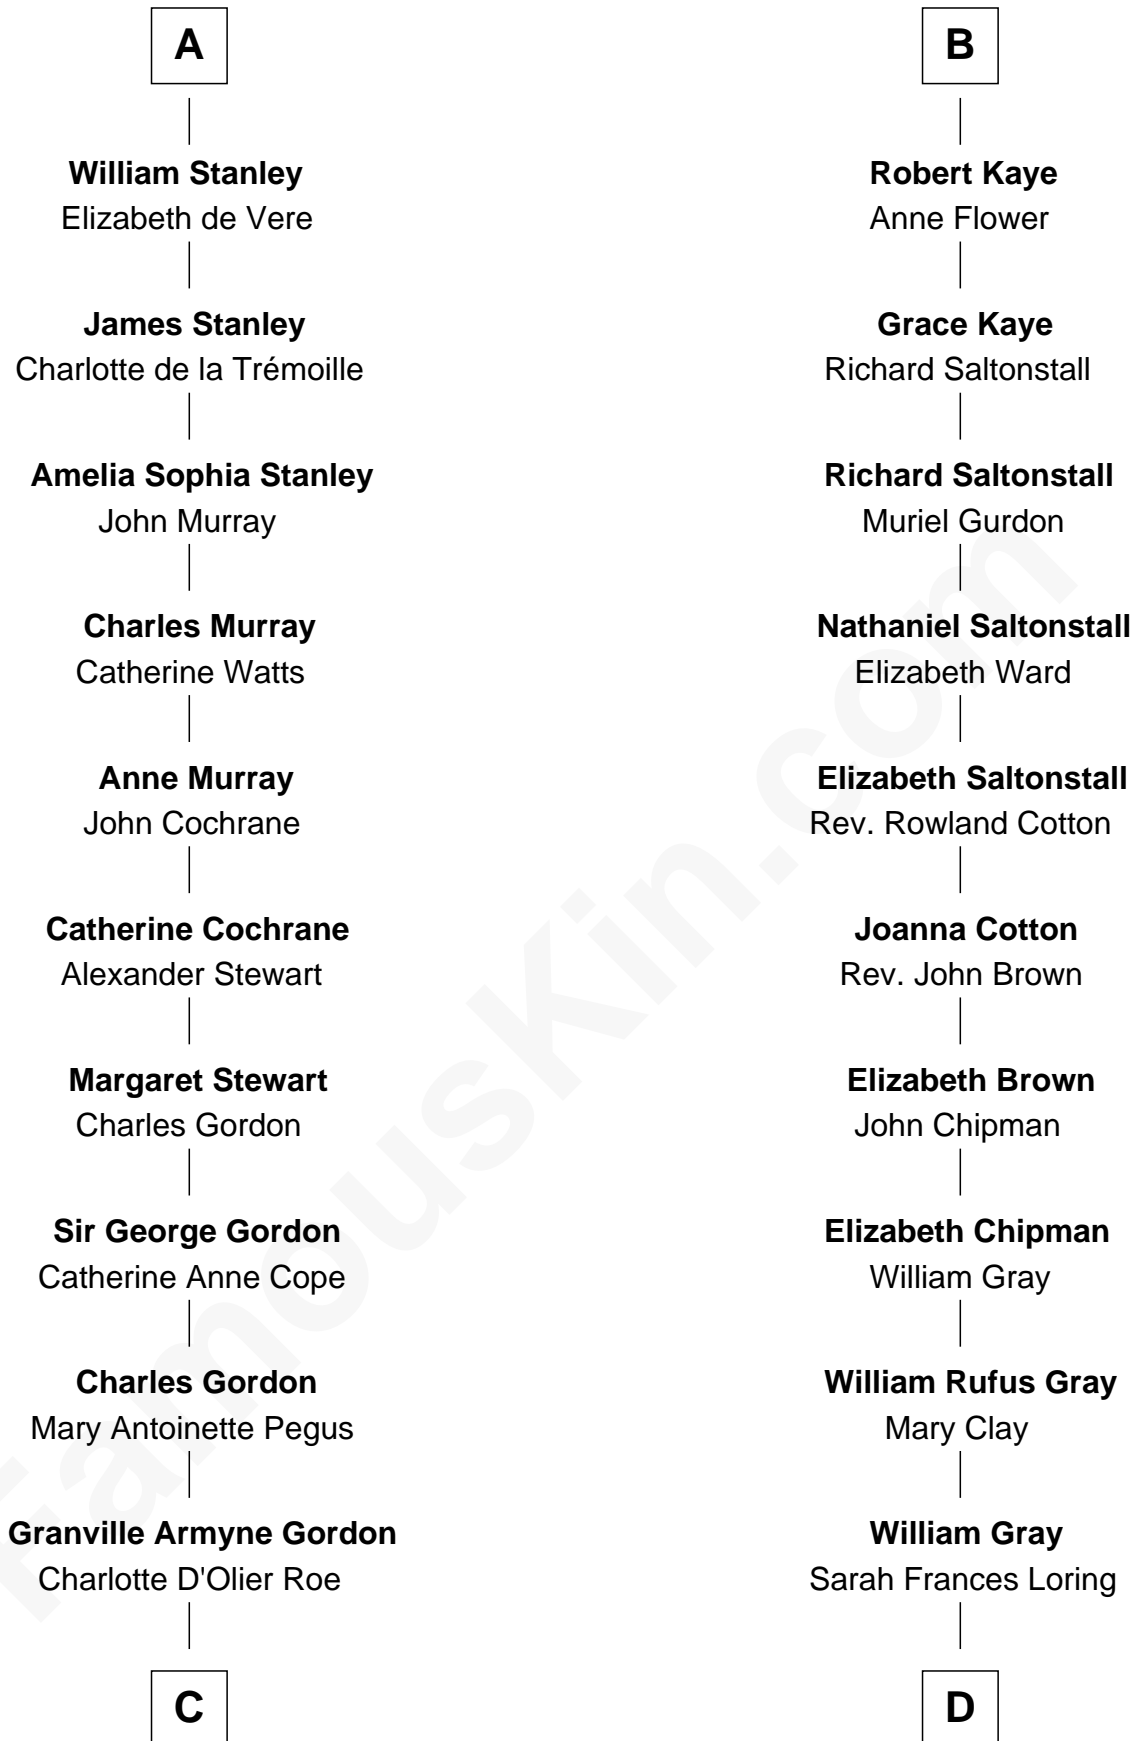

FamousKin.com Relationship Chart of

Cara Delevingne

Fashion Model and Movie Actress

20th cousin 1 time removed of

Story Musgrave

NASA Astronaut

Margaret de Stafford

Sir Ralph Neville

C

Armyne Evelyne Gordon
Sir Lionel Lawson Faudel-Phillips

Anne Margaret Faudel-Phillips
John Vincent Sheffield

Jane Armyne Sheffield
Sir Jocelyn Edward Greville Stevens

Pandora Anne Stevens
Charles Hamar Delevingne

Cara Delevingne
Model and Actress

D

Edward Gray
Elizabeth Gray Story

Marguerite Gray
John Butler Swann

Marguerite Swann
Percy Musgrave

Story Musgrave
NASA Astronaut