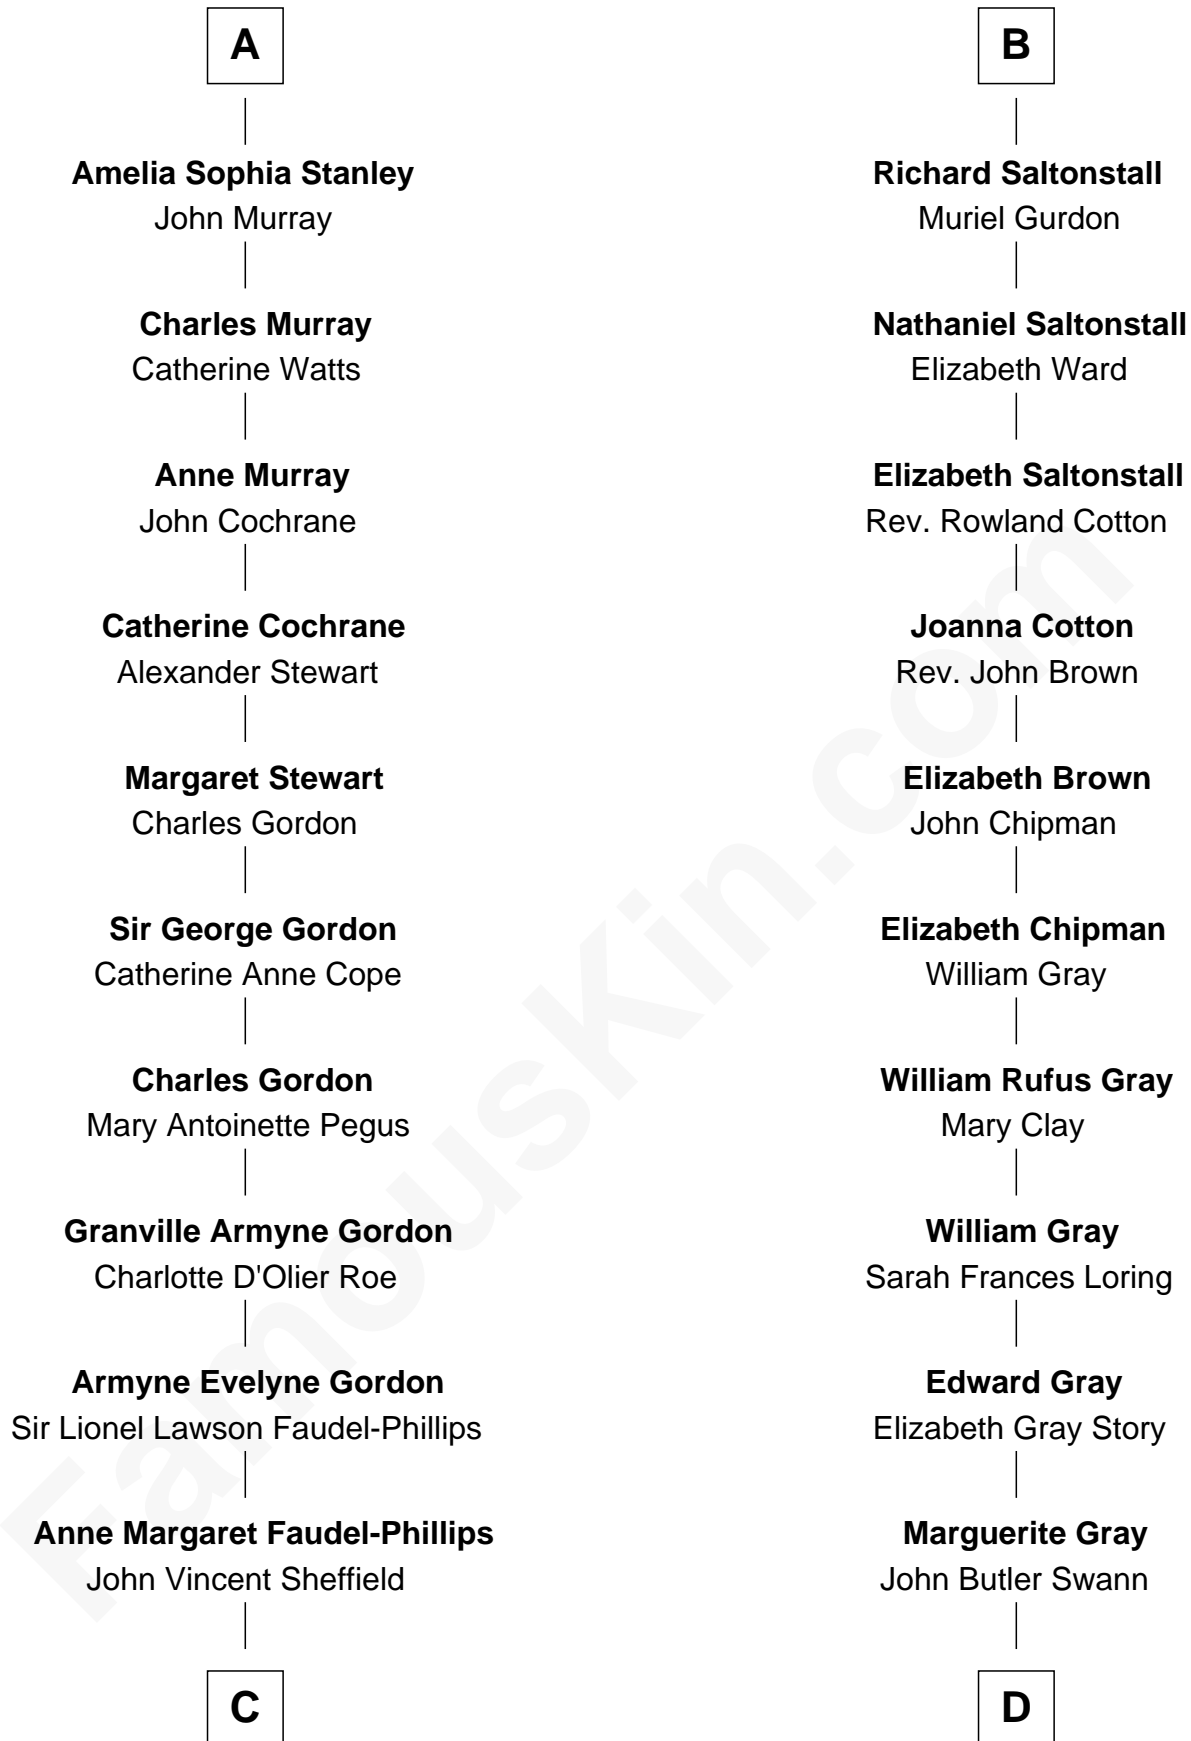

FamousKin.com

Relationship Chart of

Cara Delevingne

Fashion Model and Movie Actress

18th cousin 1 time removed of

Story Musgrave
NASA Astronaut

C

Jane Armyne Sheffield
Sir Jocelyn Edward Greville Stevens

Pandora Anne Stevens
Charles Hamar Delevingne

Cara Delevingne
Model and Actress

D

Marguerite Swann
Percy Musgrave

Story Musgrave
NASA Astronaut

FamousKin.com