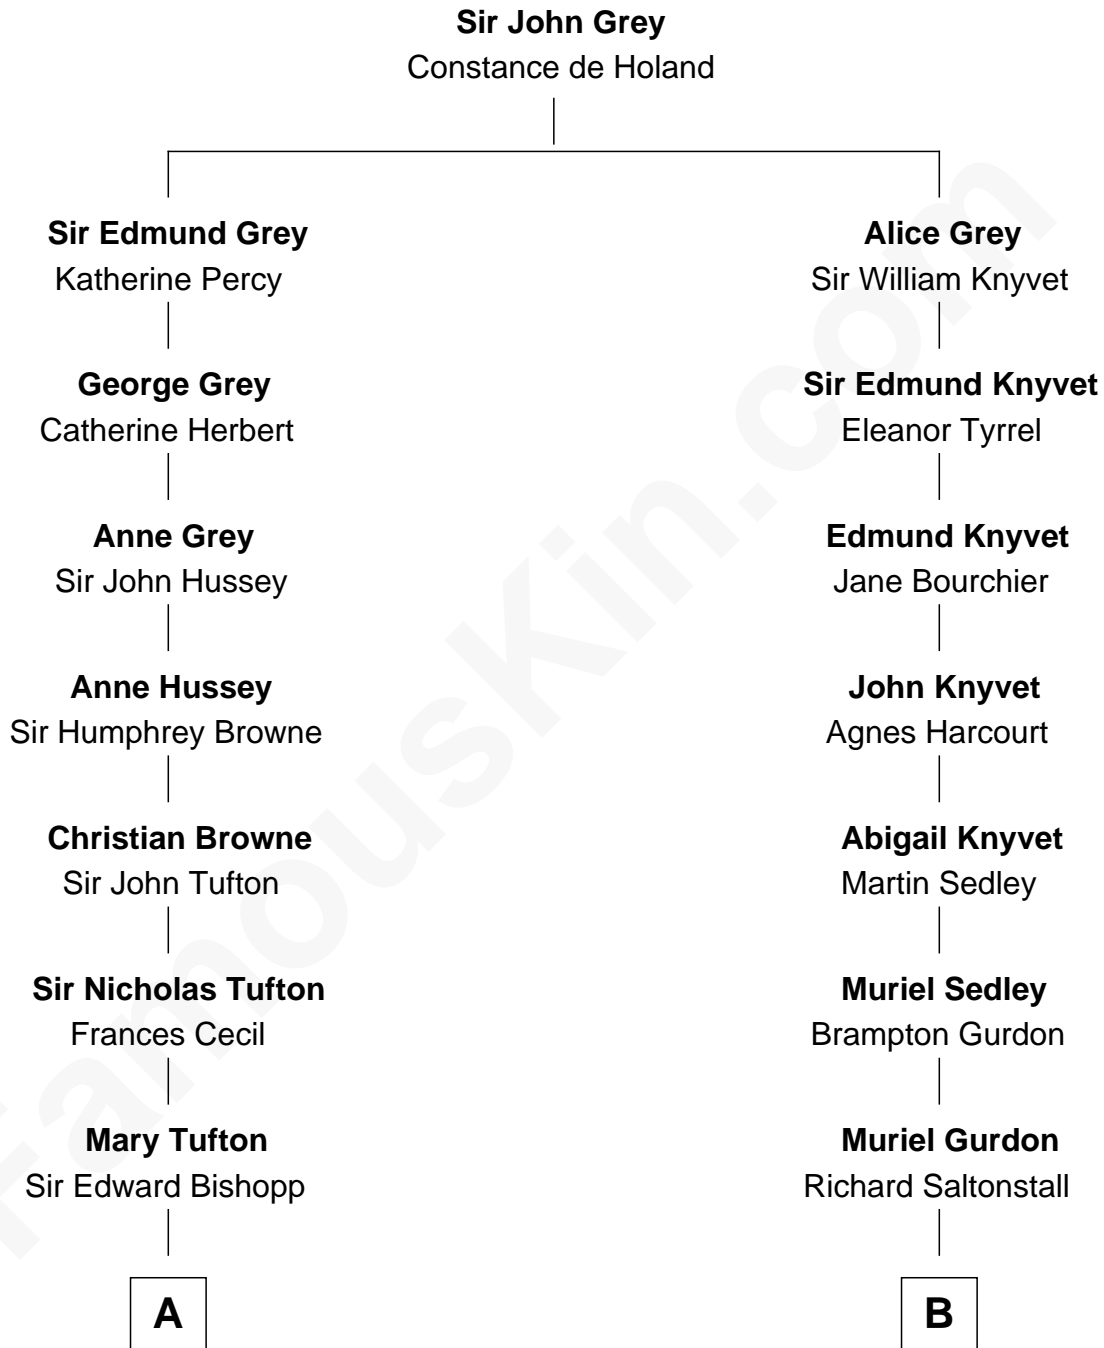

FamousKin.com Relationship Chart of

Cara Delevingne

Fashion Model and Movie Actress

17th cousin 1 time removed of

Story Musgrave

NASA Astronaut

Pandora Anne Stevens
Charles Hamar Delevingne

Cara Delevingne
Model and Actress

FamousKin.com