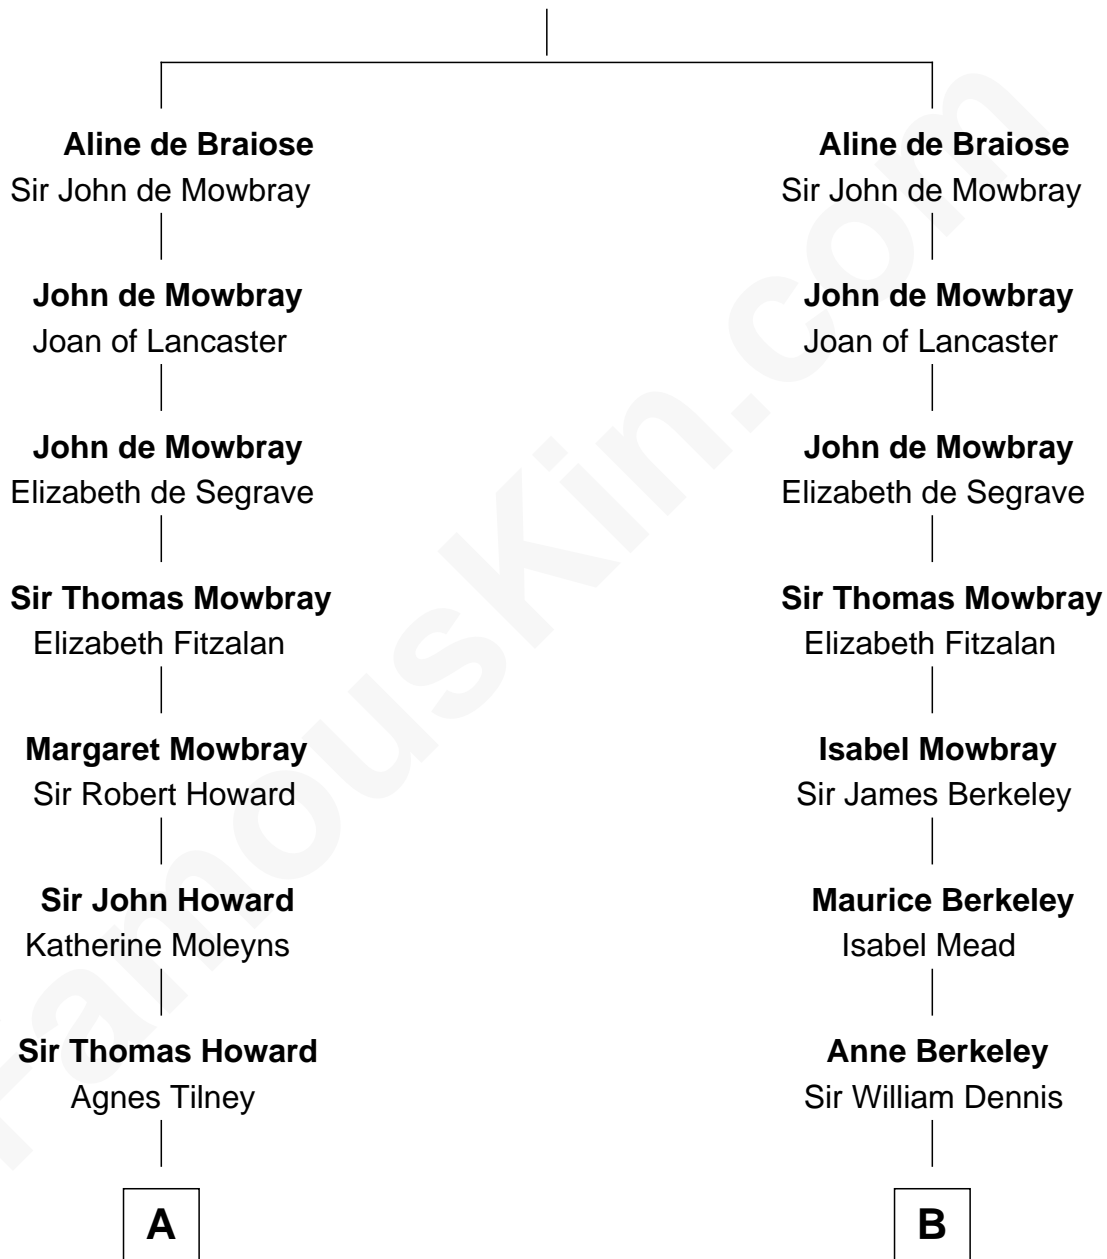

## Relationship Chart of

### Cara Delevingne

*Fashion Model and Movie Actress*

19th cousin 2 times removed of

**Emma Eames**

*Opera Singer*

**William de Braiose**

**C**

**Sir Berkeley Digby George Sheffield**  
Julia Mary de Tuyll van Serooskerken

**John Vincent Sheffield**  
Anne Margaret Faudel-Phillips

**Jane Armyne Sheffield**  
Sir Jocelyn Edward Greville Stevens

**Pandora Anne Stevens**  
Charles Hamar Delevingne

**Cara Delevingne**  
*Model and Actress*