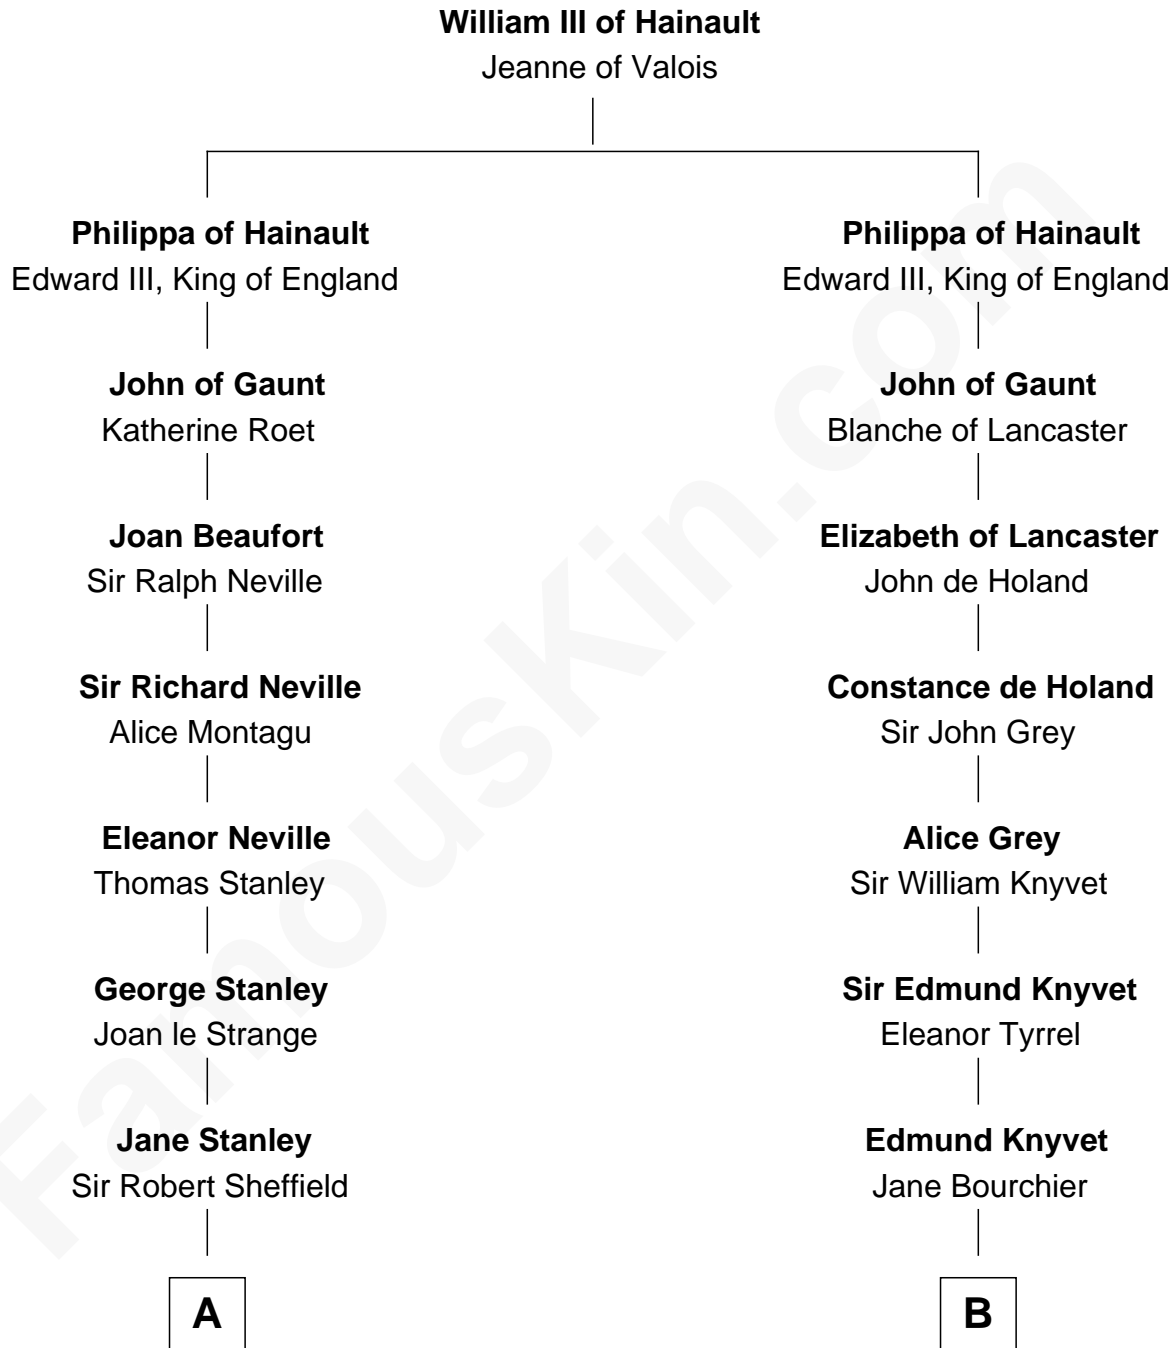

## Relationship Chart of

### Cara Delevingne

*Fashion Model and Movie Actress*

17th cousin 4 times removed of

### Horace Gray

*U.S. Supreme Court Justice*

**C**

**Sir Berkeley Digby George Sheffield**

Julia Mary de Tuyll van Serooskerken

**John Vincent Sheffield**

Anne Margaret Faudel-Phillips

**Jane Armyne Sheffield**