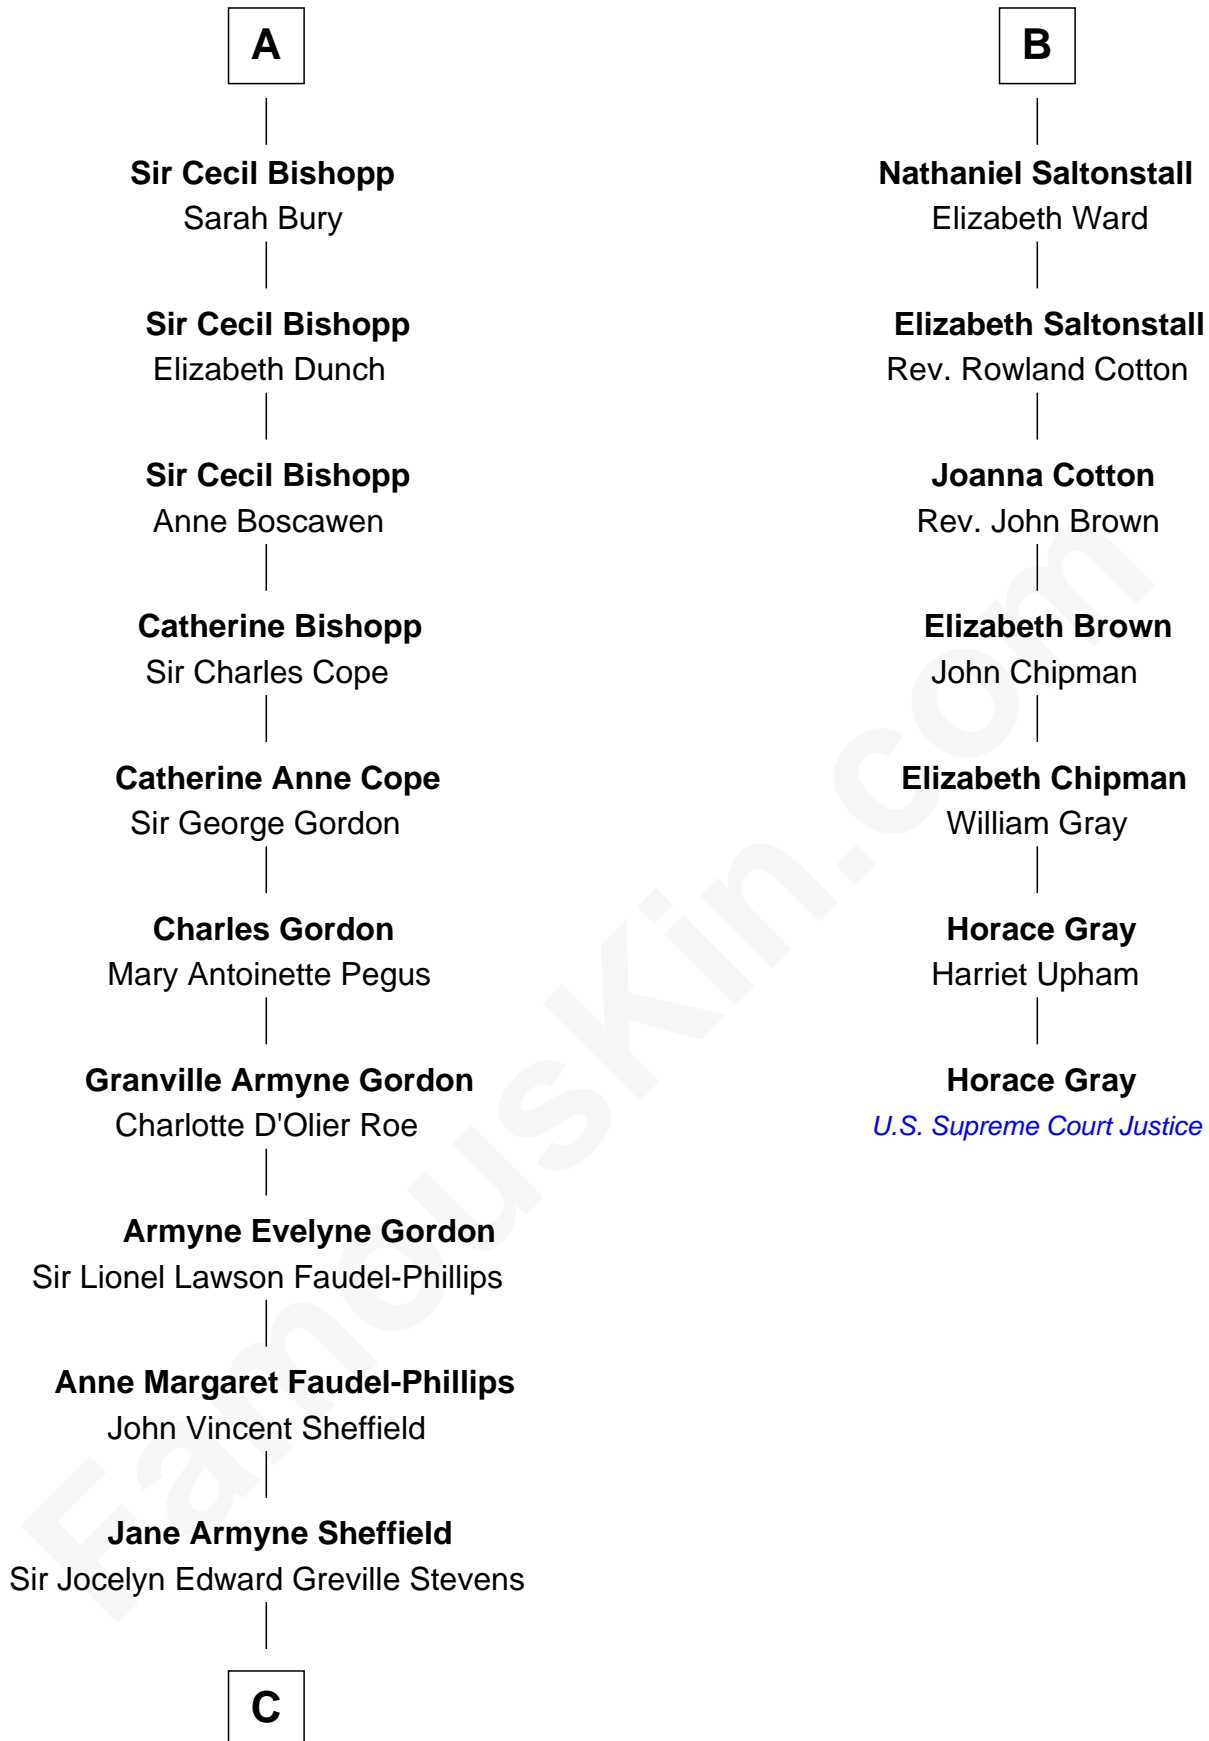

FamousKin.com

Relationship Chart of

Cara Delevingne

Fashion Model and Movie Actress

13th cousin 5 times removed of

Horace Gray

U.S. Supreme Court Justice

Sir John Bouchier

Margaret Berners

C

Pandora Anne Stevens
Charles Hamar Delevingne

Cara Delevingne
Model and Actress

FamousKin.com