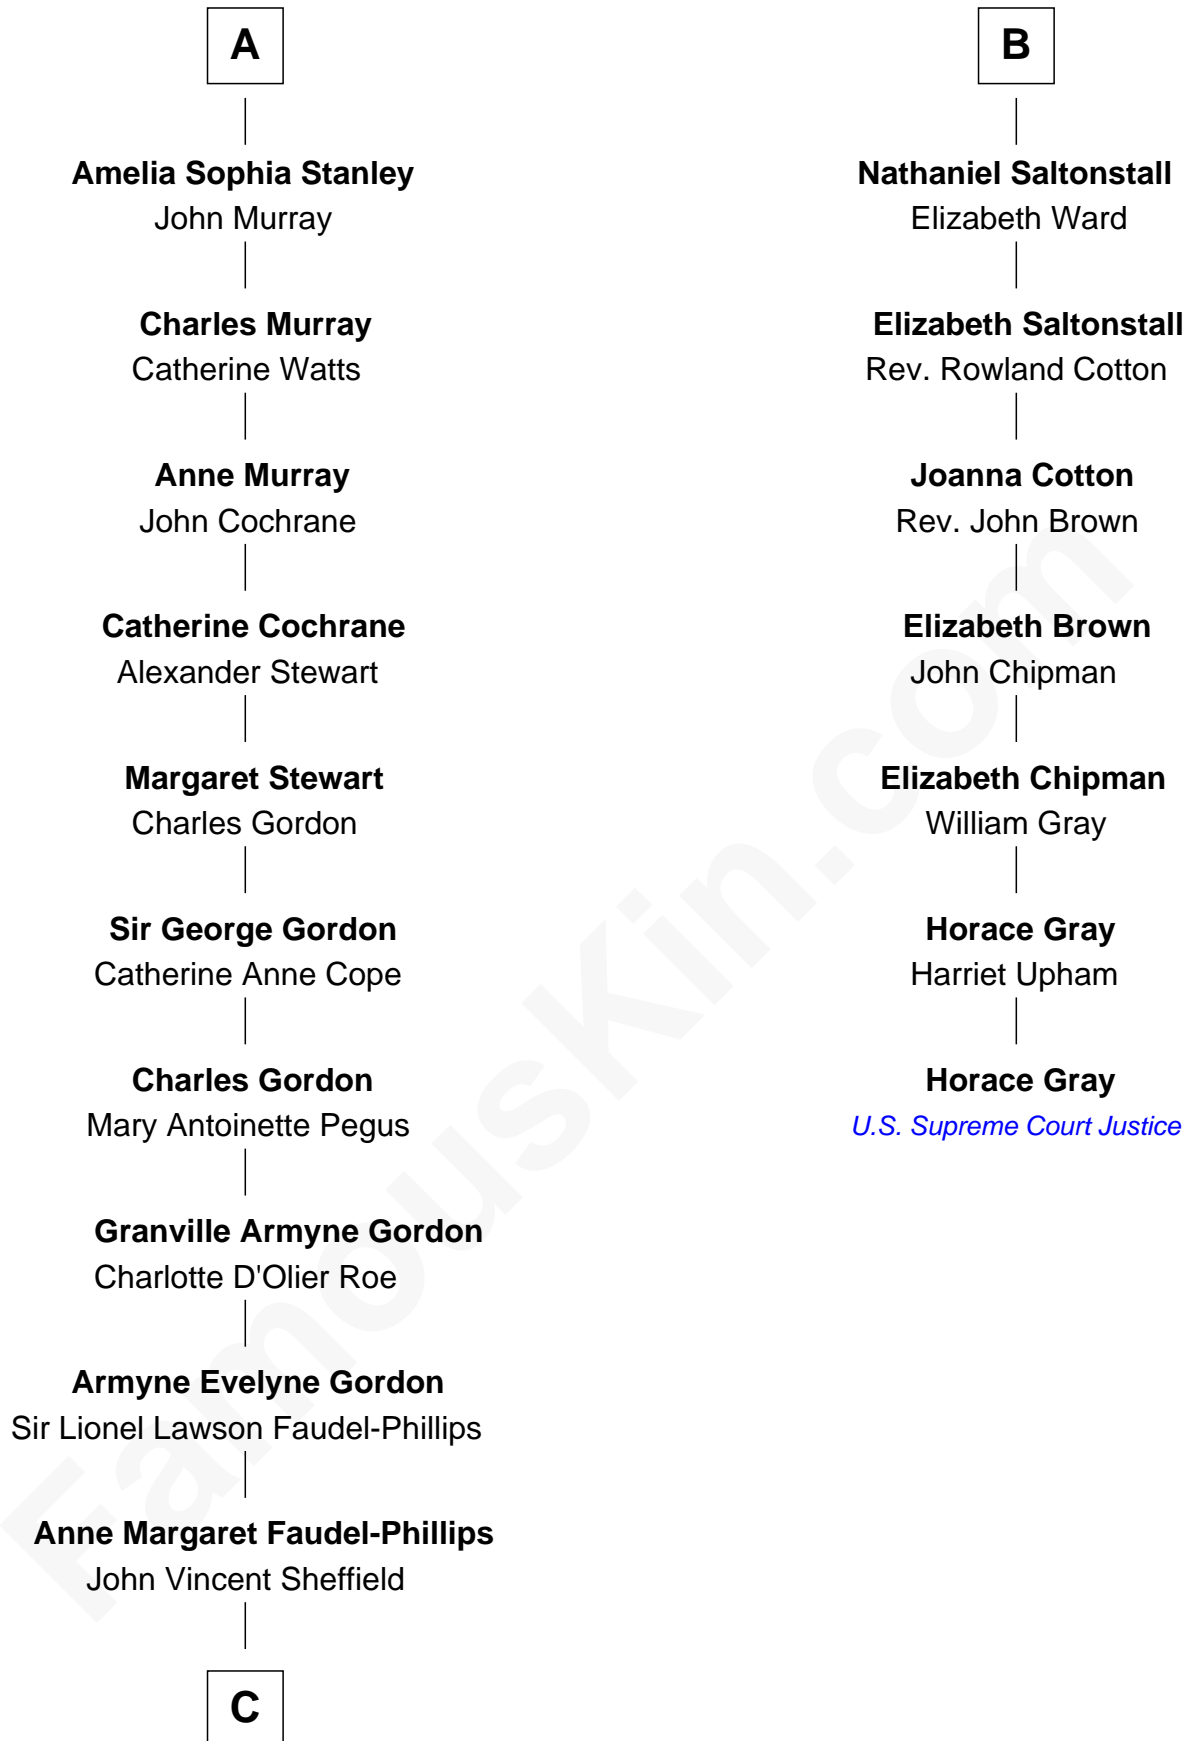

## Relationship Chart of

### Cara Delevingne

*Fashion Model and Movie Actress*

13th cousin 6 times removed of

### Horace Gray

*U.S. Supreme Court Justice*

**C**

—  
**Jane Armyne Sheffield**

Sir Jocelyn Edward Greville Stevens

—  
**Pandora Anne Stevens**

Charles Hamar Delevingne

—  
**Cara Delevingne**