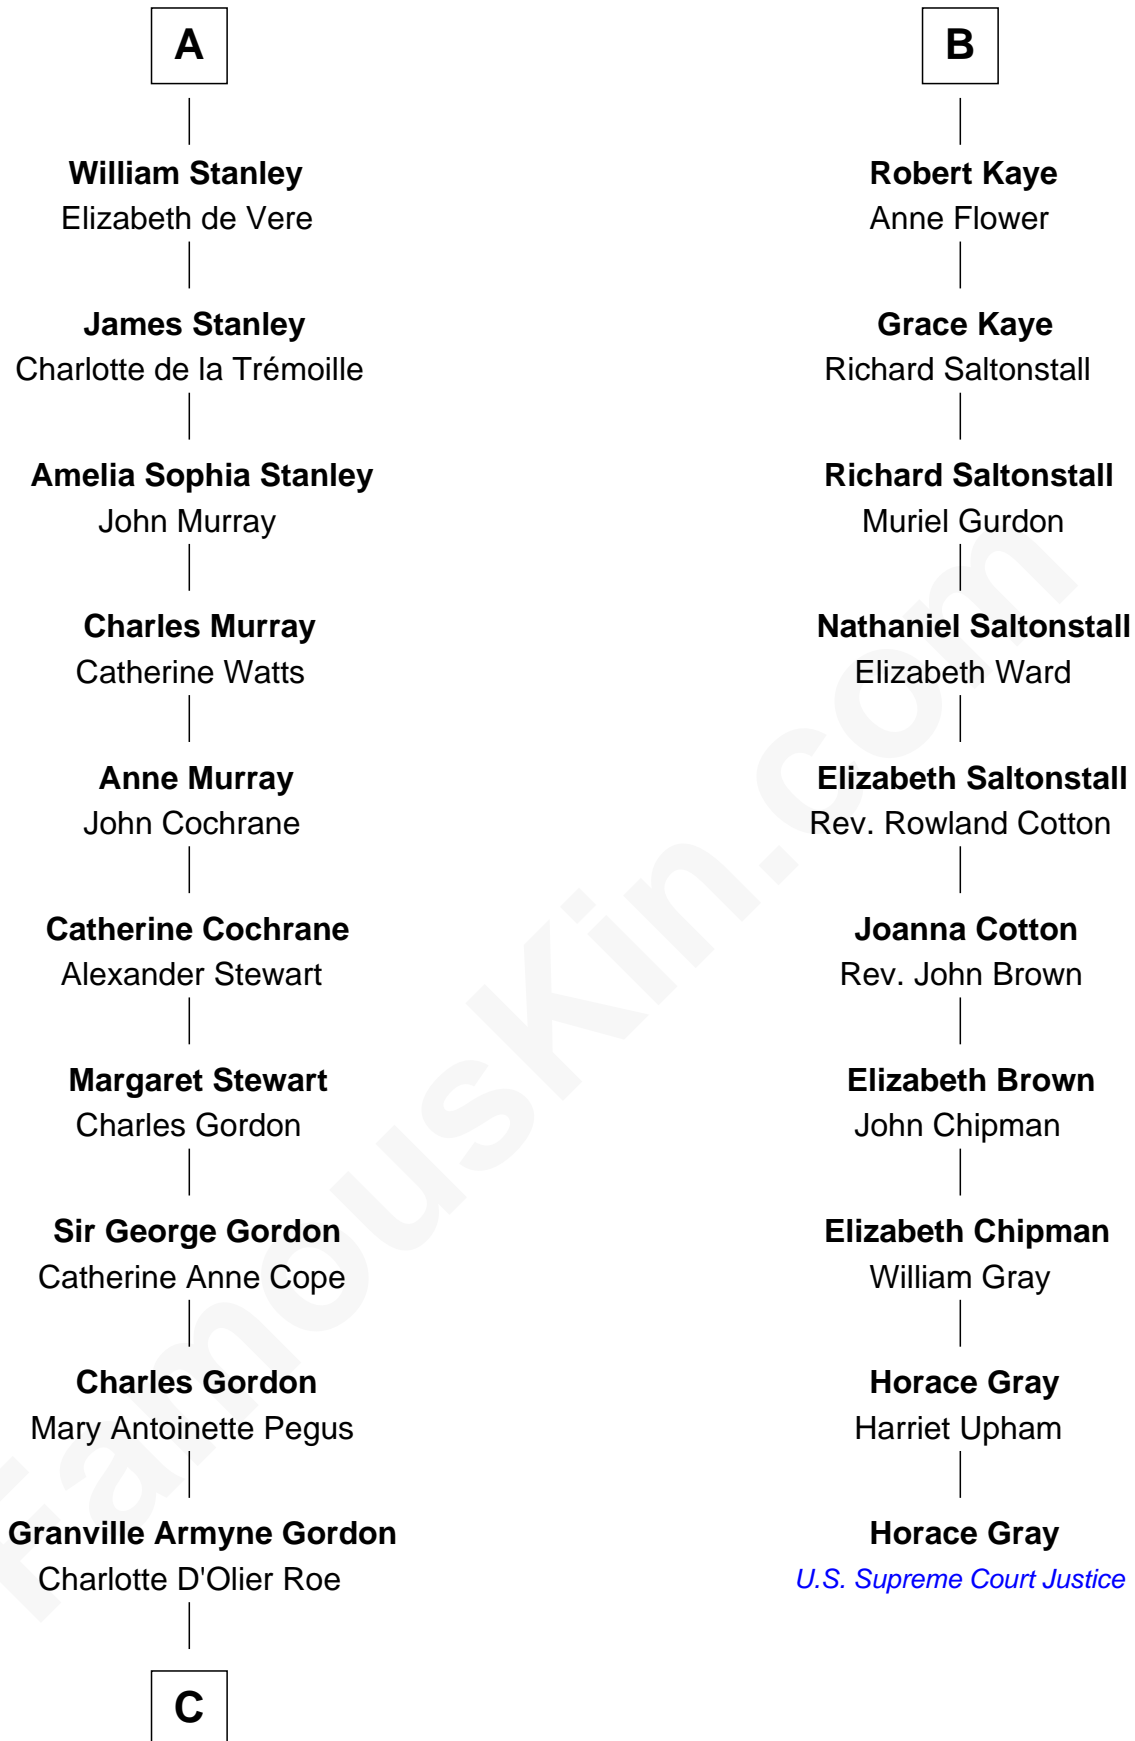

FamousKin.com

Relationship Chart of

Cara Delevingne

Fashion Model and Movie Actress

16th cousin 5 times removed of

Horace Gray

U.S. Supreme Court Justice

C

Armyne Evelyne Gordon

Sir Lionel Lawson Faudel-Phillips

Anne Margaret Faudel-Phillips

John Vincent Sheffield

Jane Armyne Sheffield

Sir Jocelyn Edward Greville Stevens

Pandora Anne Stevens

Charles Hamar Delevingne

Cara Delevingne

Model and Actress