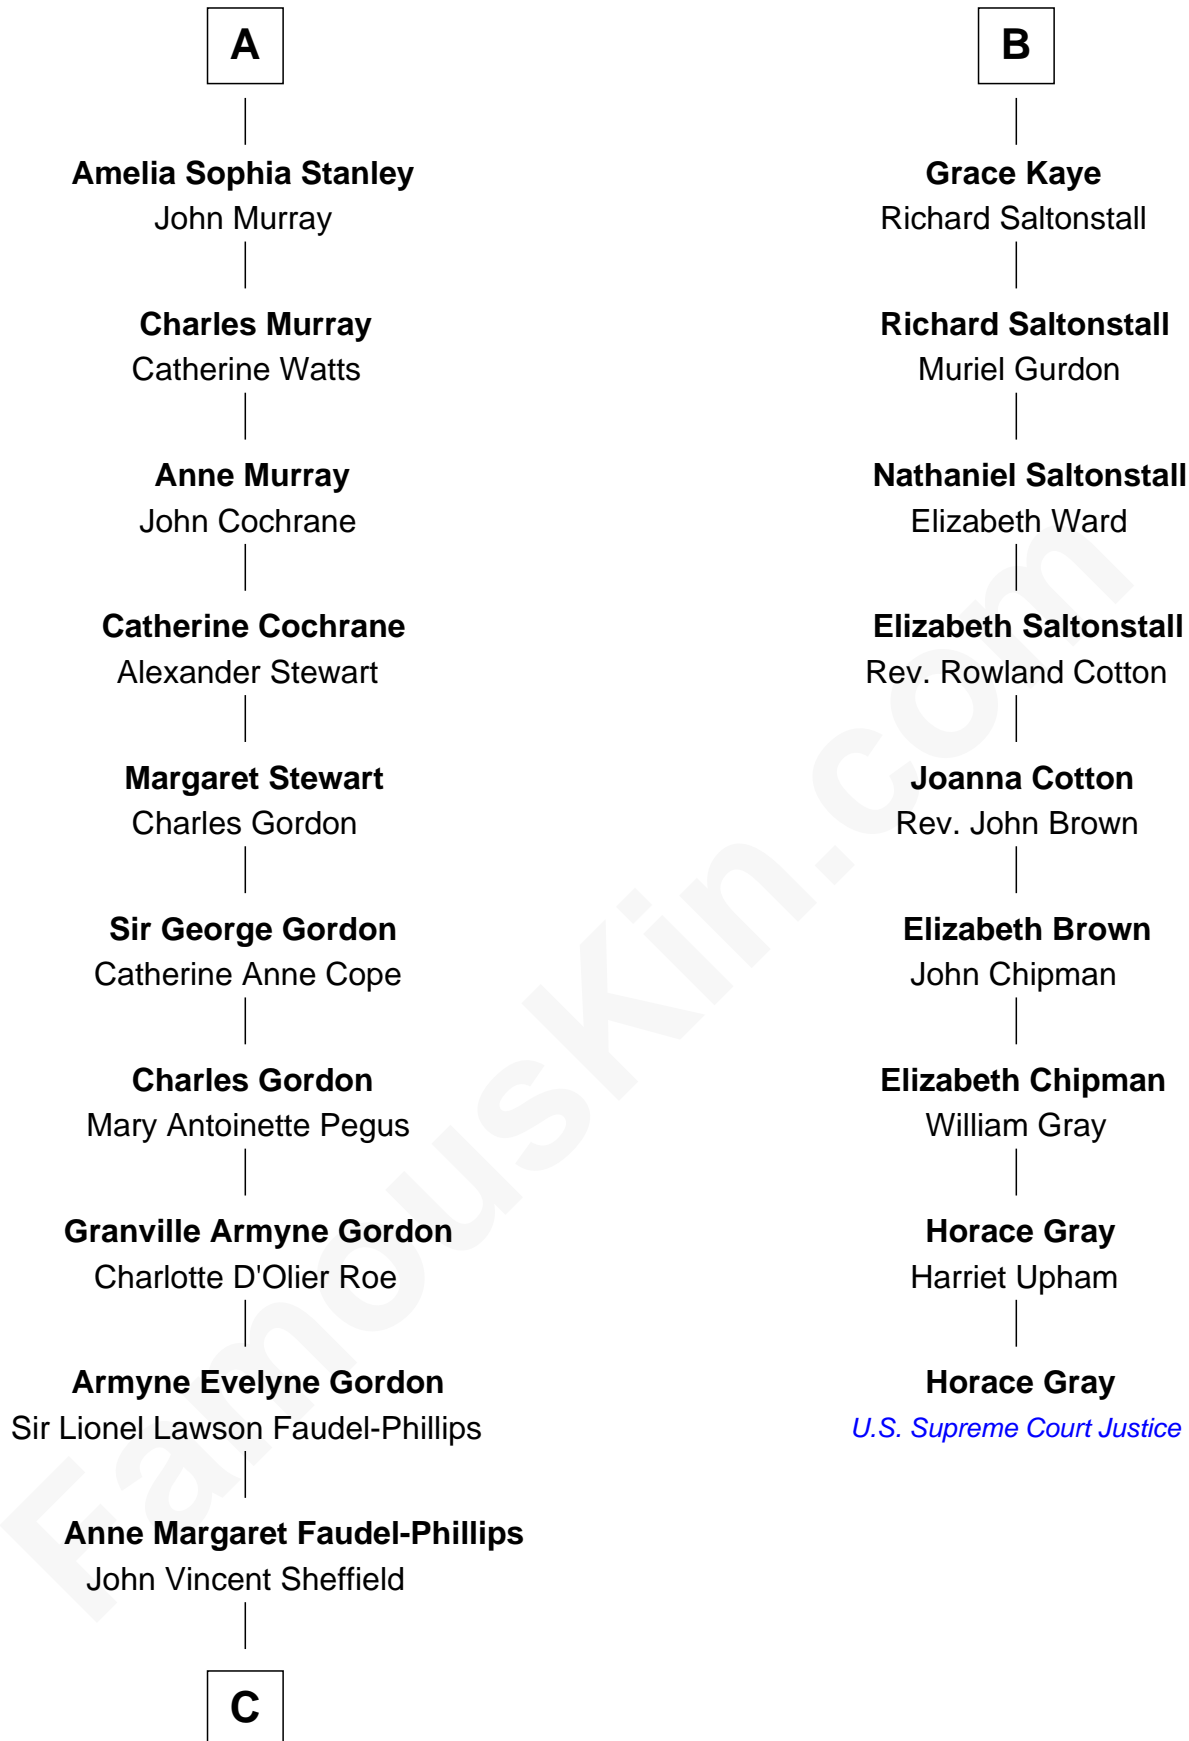

## Relationship Chart of

### Cara Delevingne

*Fashion Model and Movie Actress*

15th cousin 4 times removed of

### Horace Gray

*U.S. Supreme Court Justice*

**C**

—  
**Jane Armyne Sheffield**

Sir Jocelyn Edward Greville Stevens

—  
**Pandora Anne Stevens**

Charles Hamar Delevingne

—  
**Cara Delevingne**