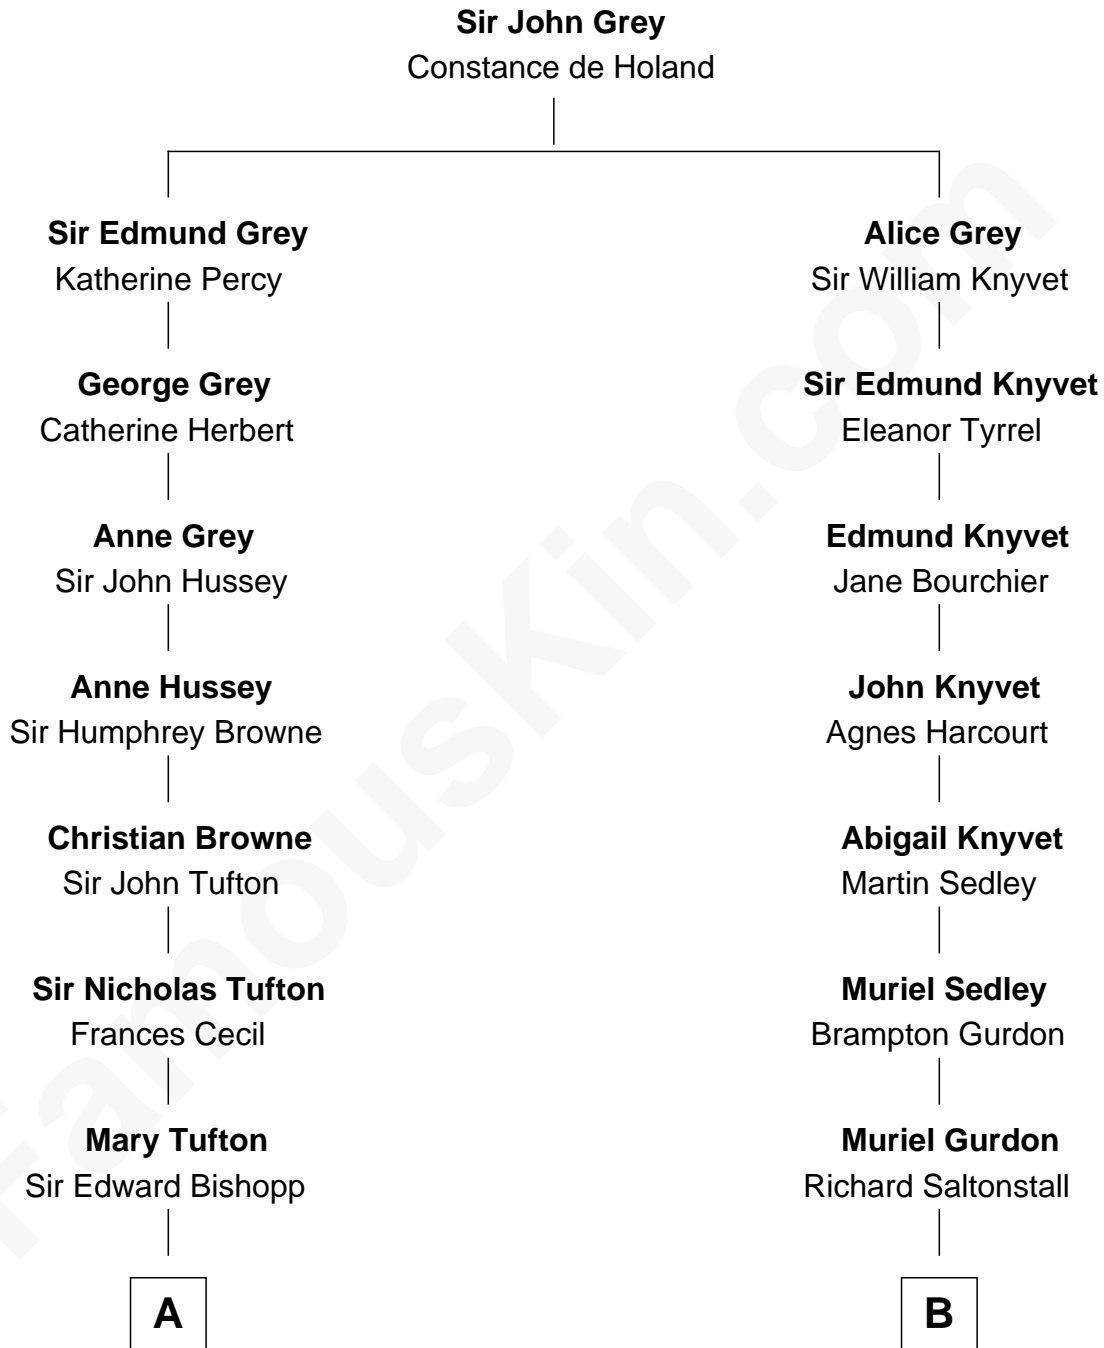

## Relationship Chart of

### Cara Delevingne

*Fashion Model and Movie Actress*

13th cousin 5 times removed of

### Horace Gray

*U.S. Supreme Court Justice*

**C**

**Pandora Anne Stevens**  
Charles Hamar Delevingne

**Cara Delevingne**  
*Model and Actress*

FamousKin.com