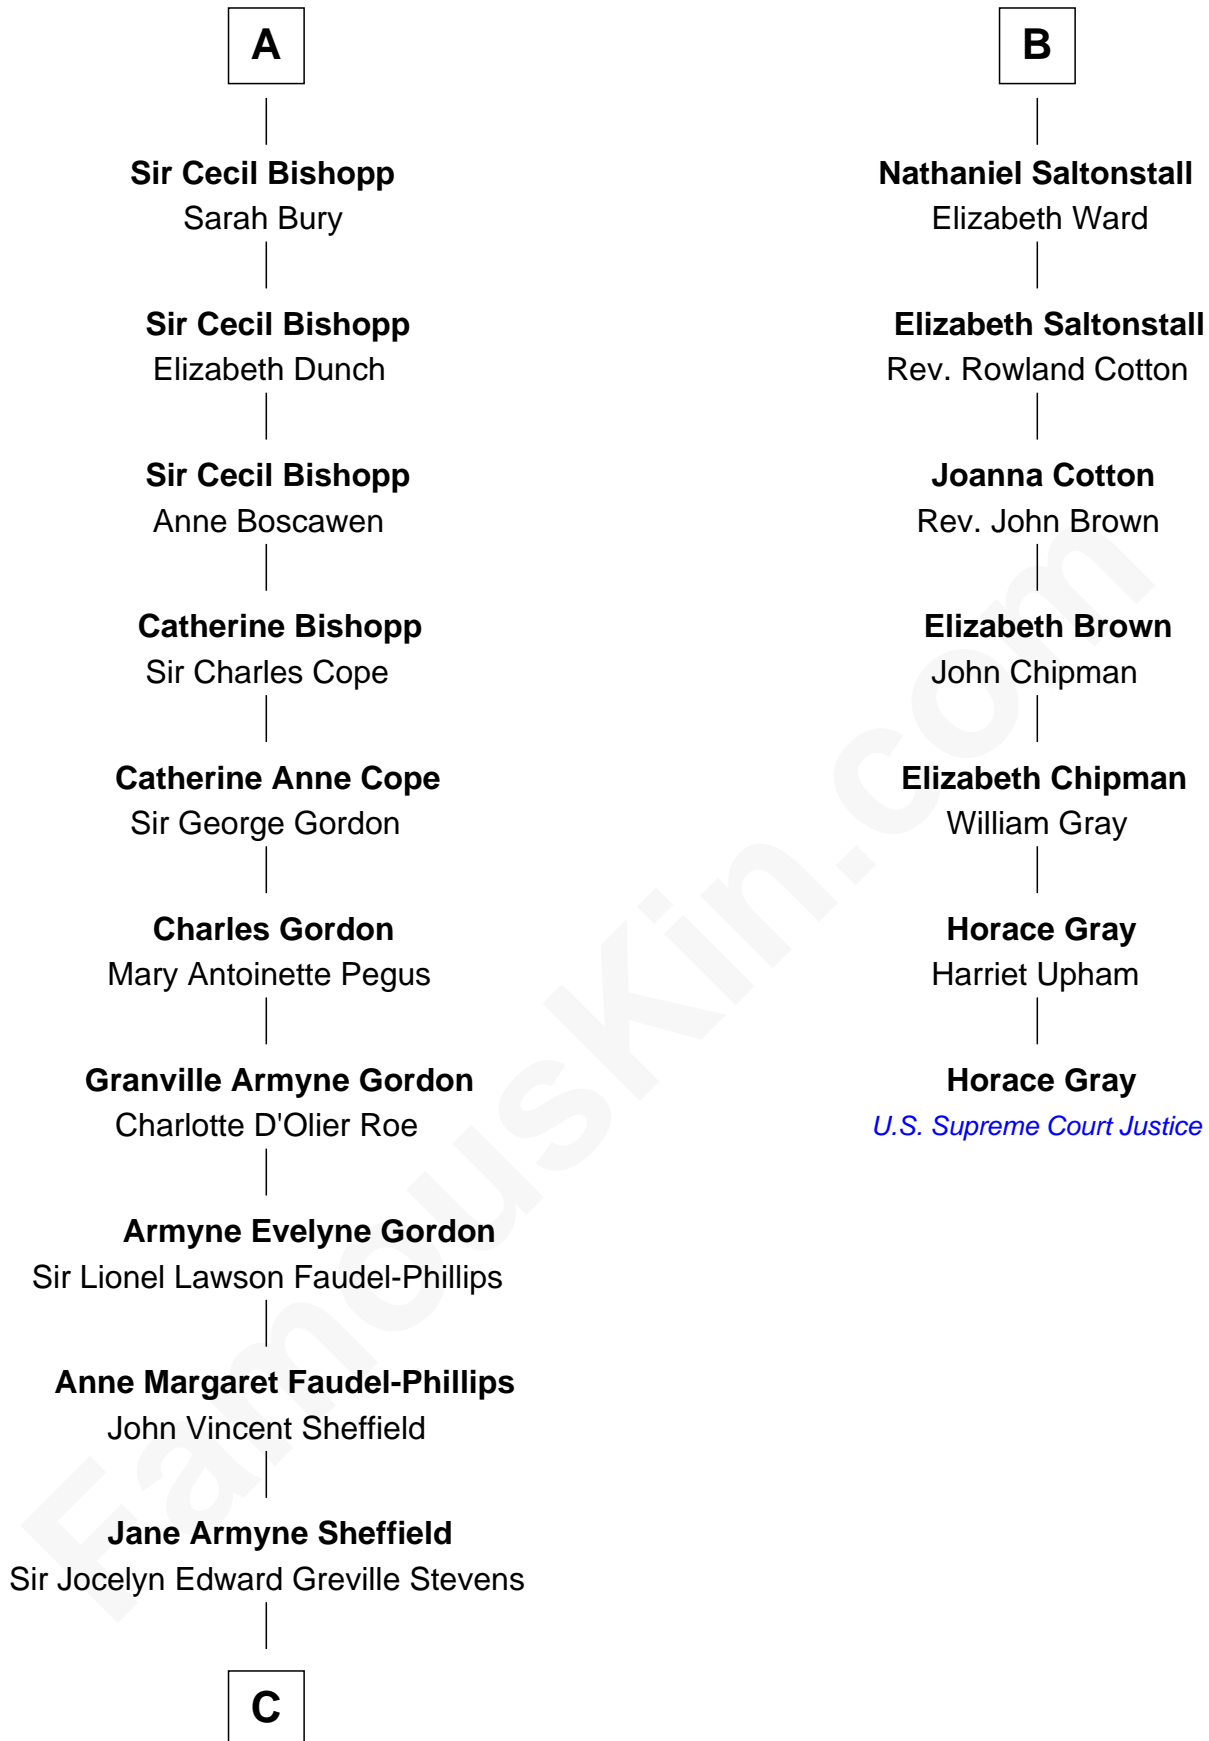

## Relationship Chart of

### Cara Delevingne

*Fashion Model and Movie Actress*

13th cousin 5 times removed of

### Horace Gray

*U.S. Supreme Court Justice*

**C**

**Pandora Anne Stevens**  
Charles Hamar Delevingne

**Cara Delevingne**  
*Model and Actress*

FamousKin.com