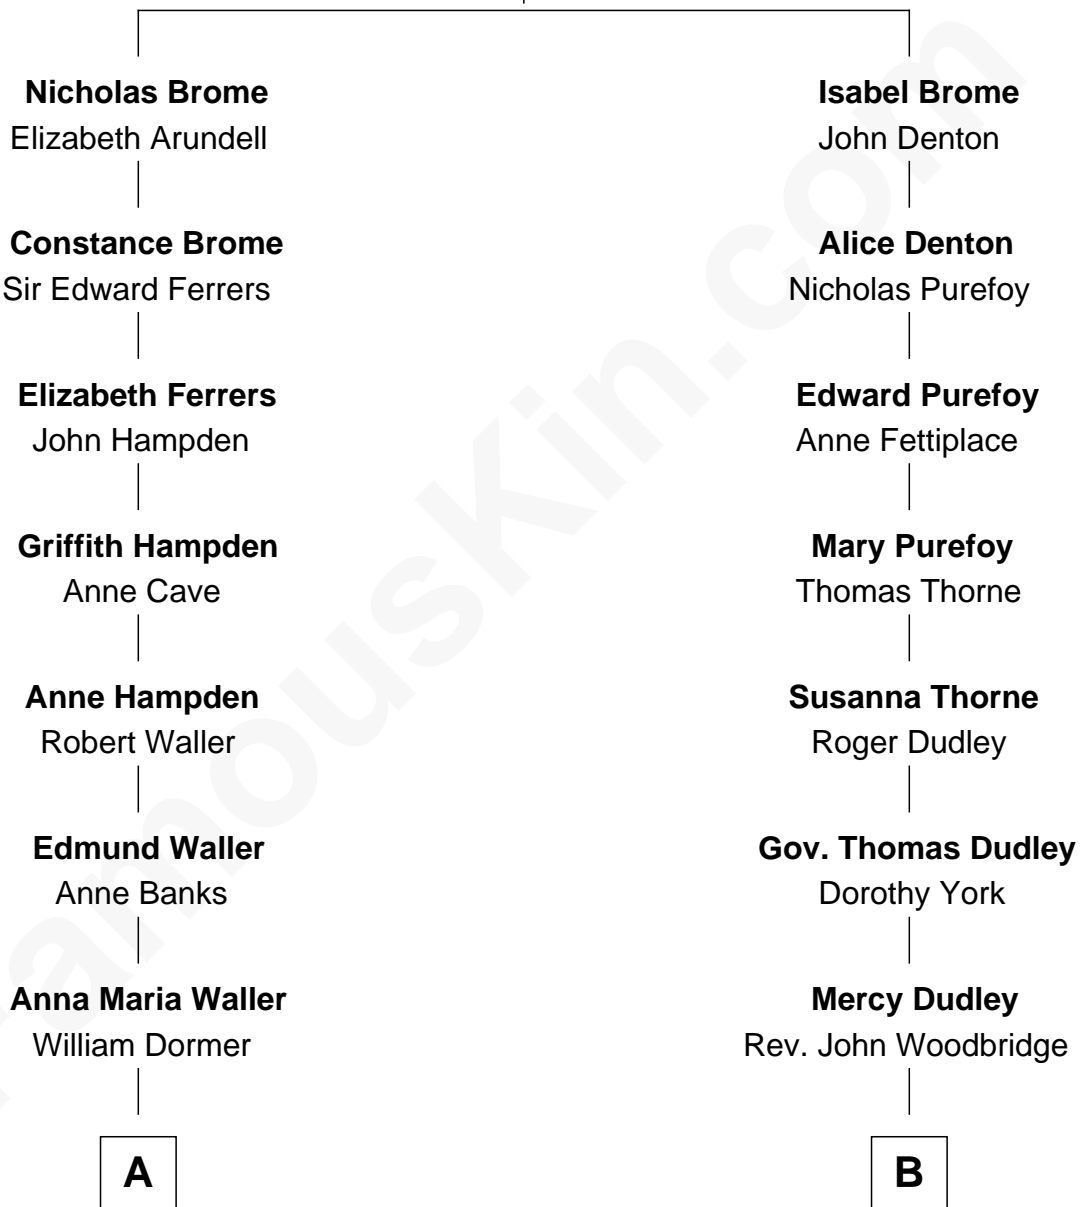

FamousKin.com

Relationship Chart of

Cara Delevingne

Fashion Model and Movie Actress

17th cousin 1 time removed of

Anna Faris

TV and Movie Actress

John Brome
Beatrice Shirley

C

Pandora Anne Stevens
Charles Hamar Delevingne

Cara Delevingne
Model and Actress

FamousKin.com