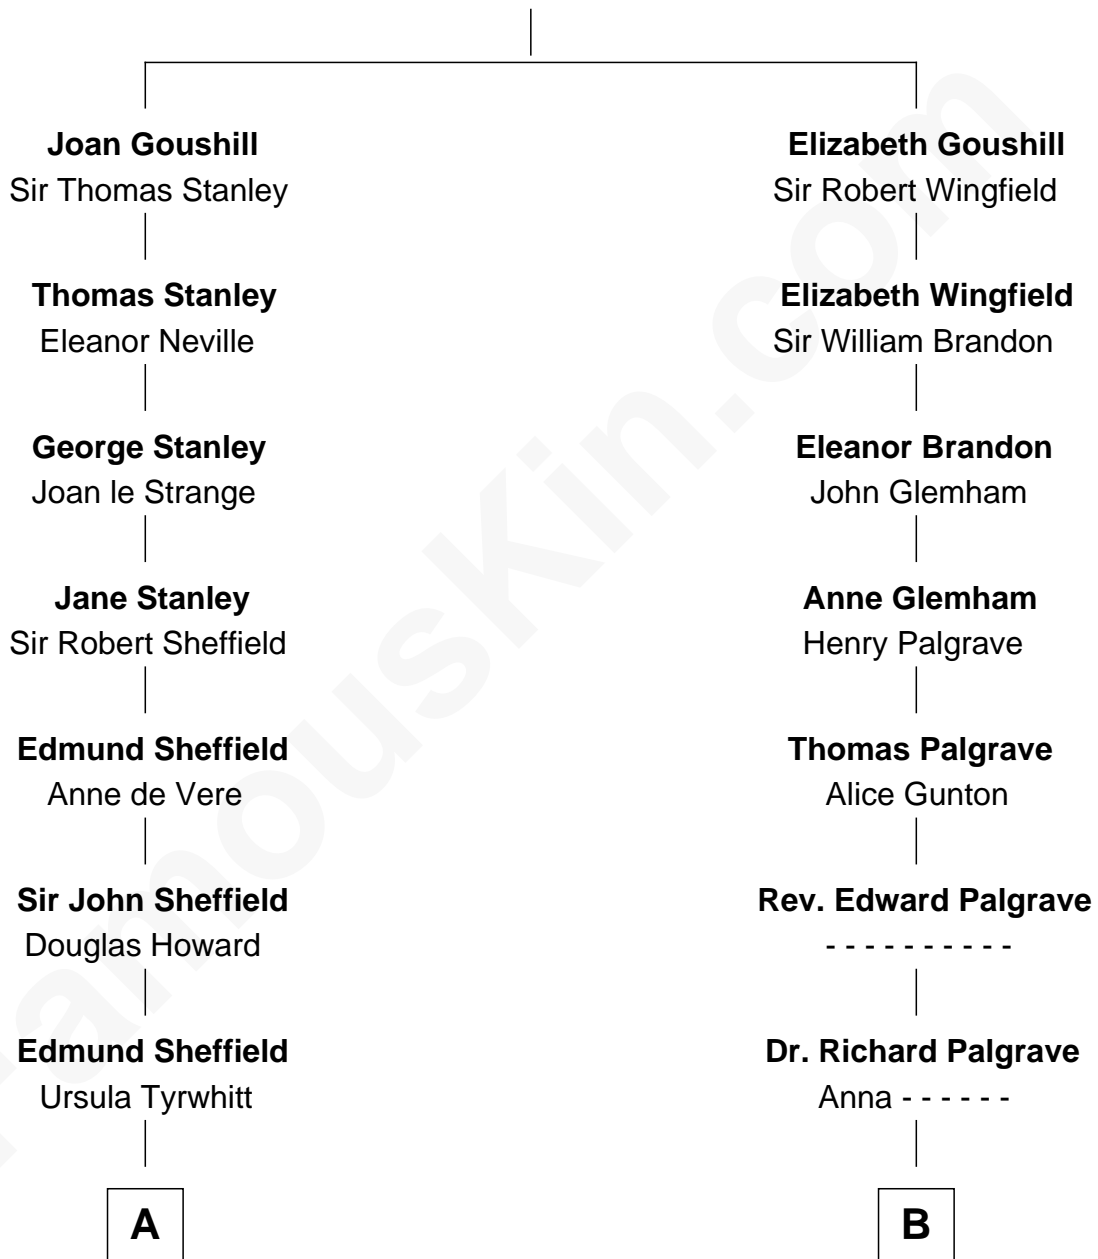

FamousKin.com

Relationship Chart of

Cara Delevingne

Fashion Model and Movie Actress

17th cousin 1 time removed of

Linda Hunt

TV and Movie Actress

Sir Robert Goushill

Elizabeth Fitzalan

Pandora Anne Stevens
Charles Hamar Delevingne

Cara Delevingne
Model and Actress

FamousKin.com