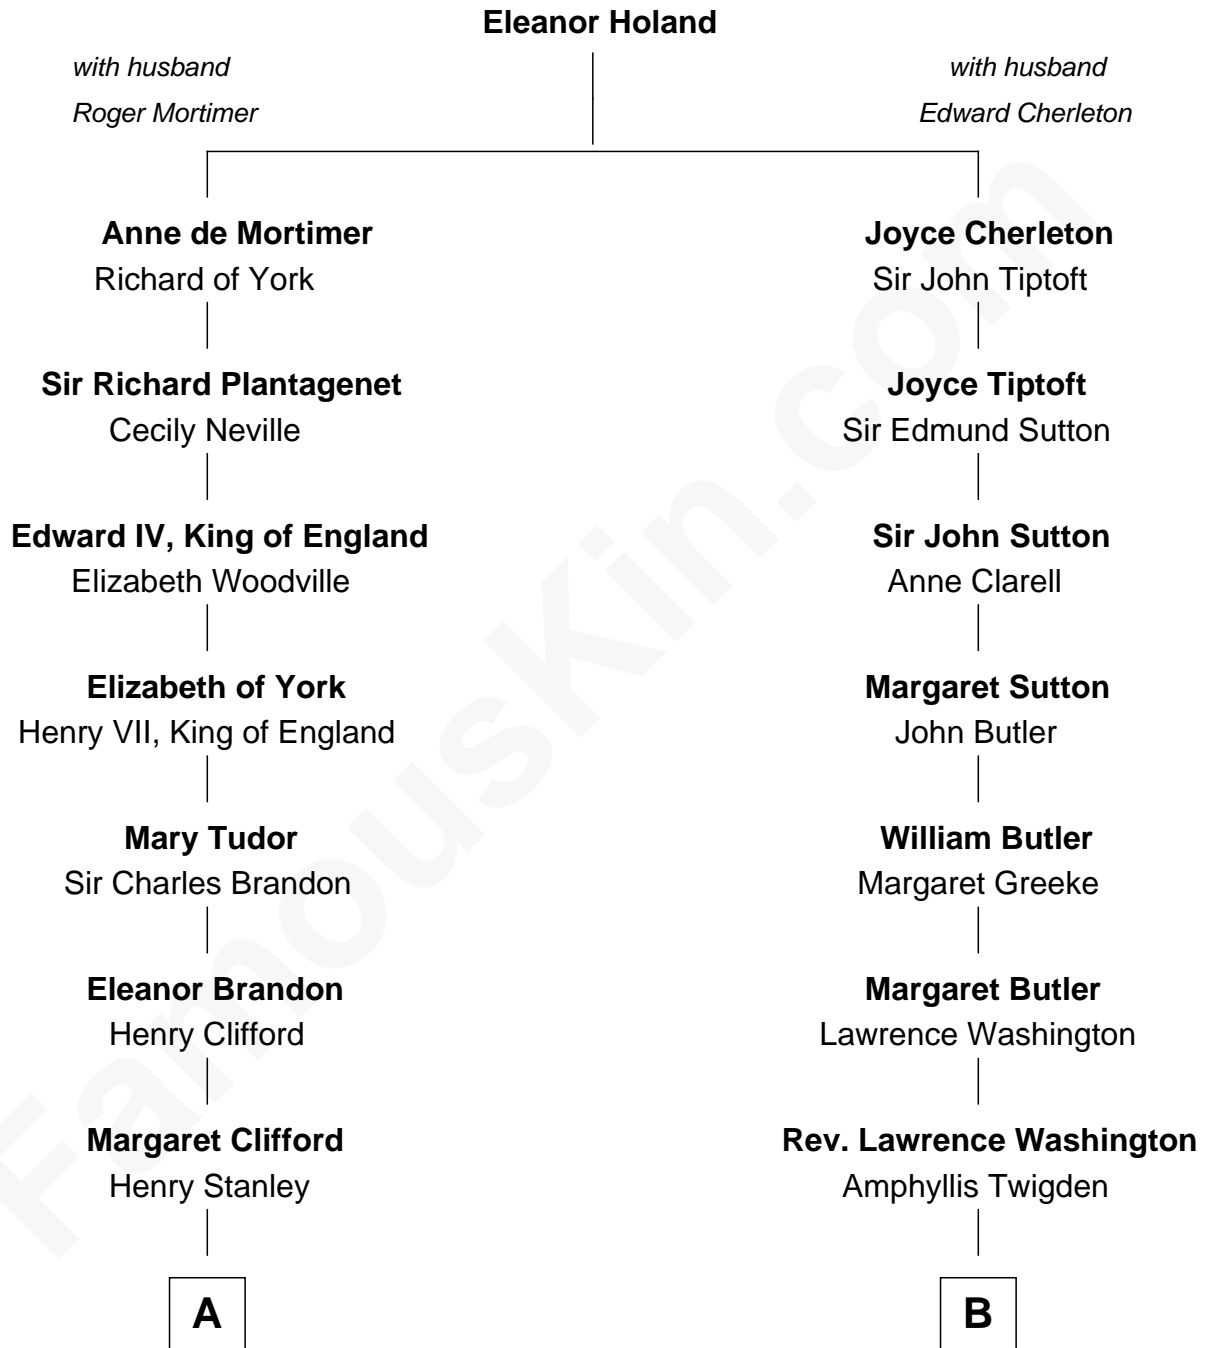

General George S. Patton

U.S. Army - World War II