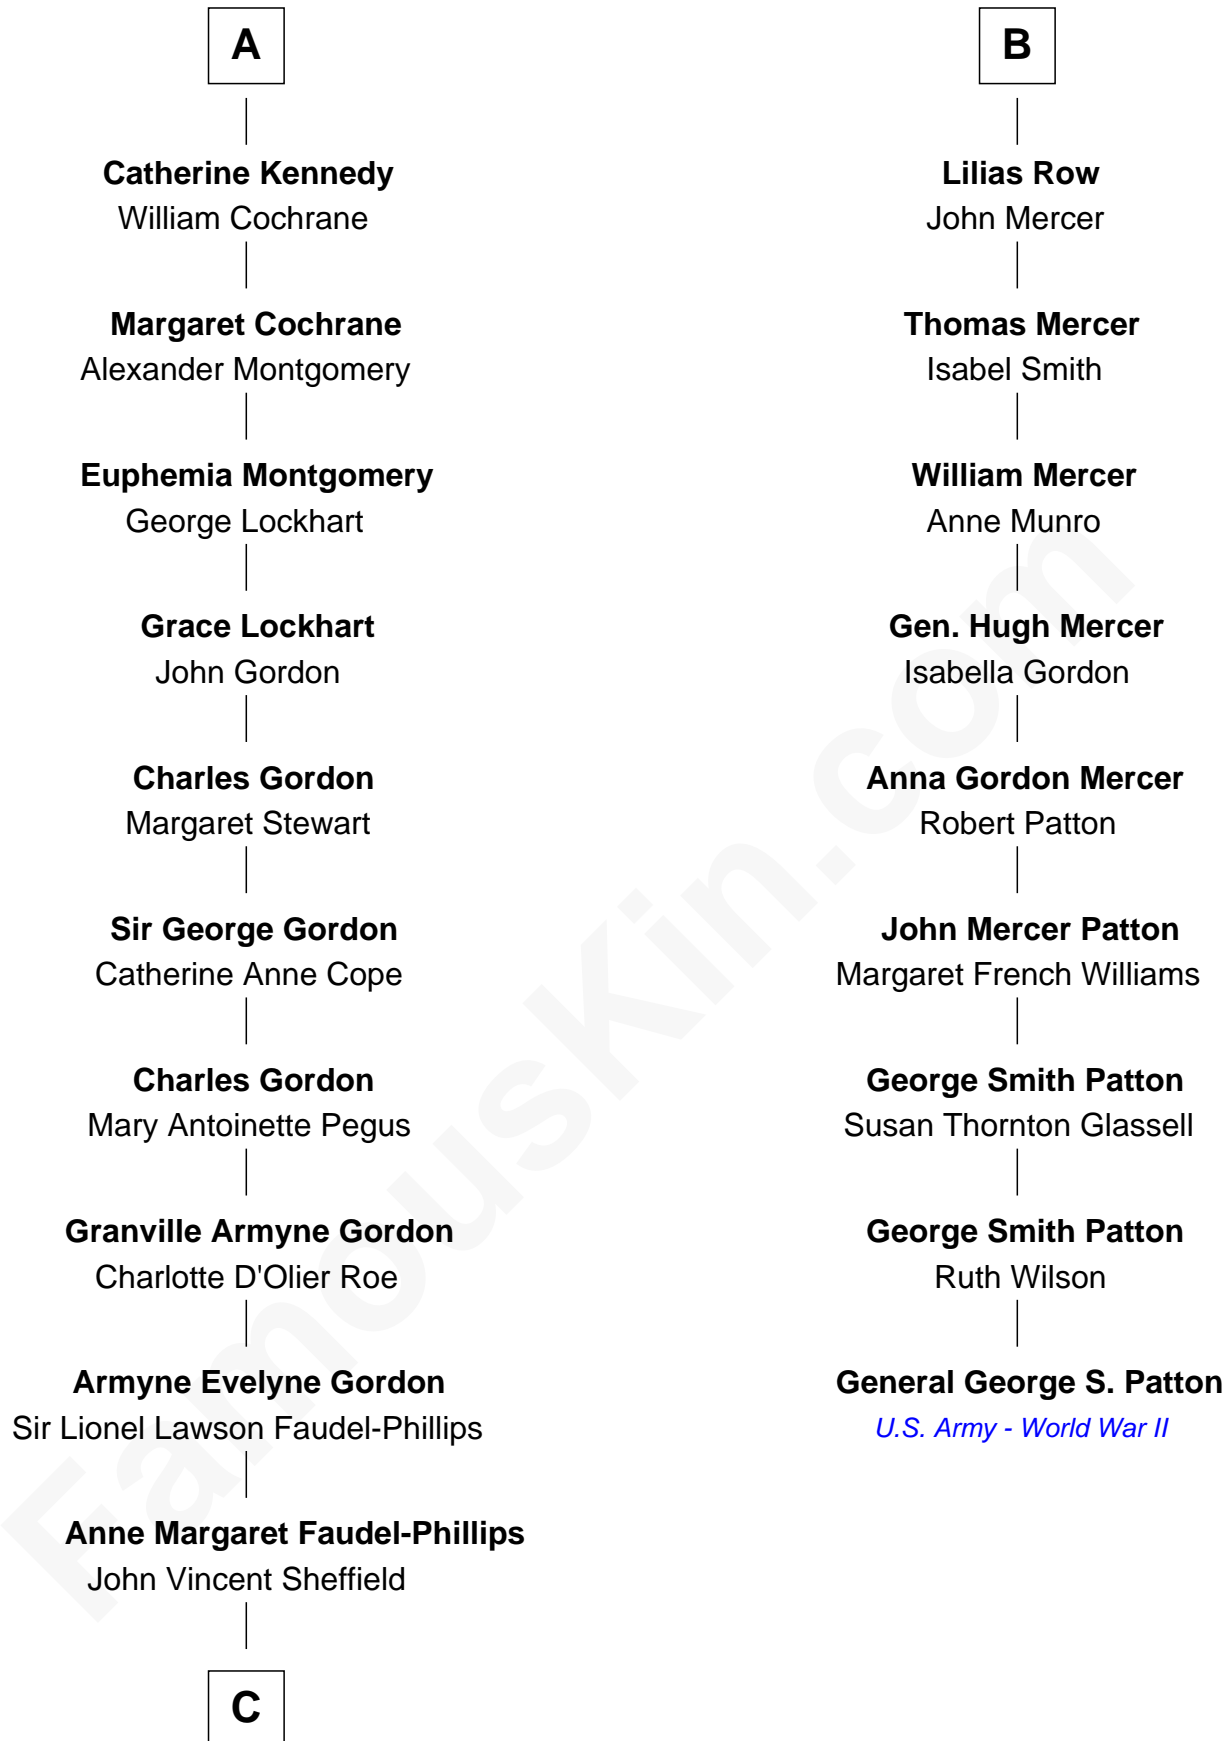

## Relationship Chart of

### Cara Delevingne

*Fashion Model and Movie Actress*

15th cousin 4 times removed of

### General George S. Patton

*U.S. Army - World War II*

**Thomas Erskine**

Janet Douglas

**C**

—  
**Jane Armyne Sheffield**

Sir Jocelyn Edward Greville Stevens

—  
**Pandora Anne Stevens**

Charles Hamar Delevingne

—  
**Cara Delevingne**

*Model and Actress*

FamousKin.com