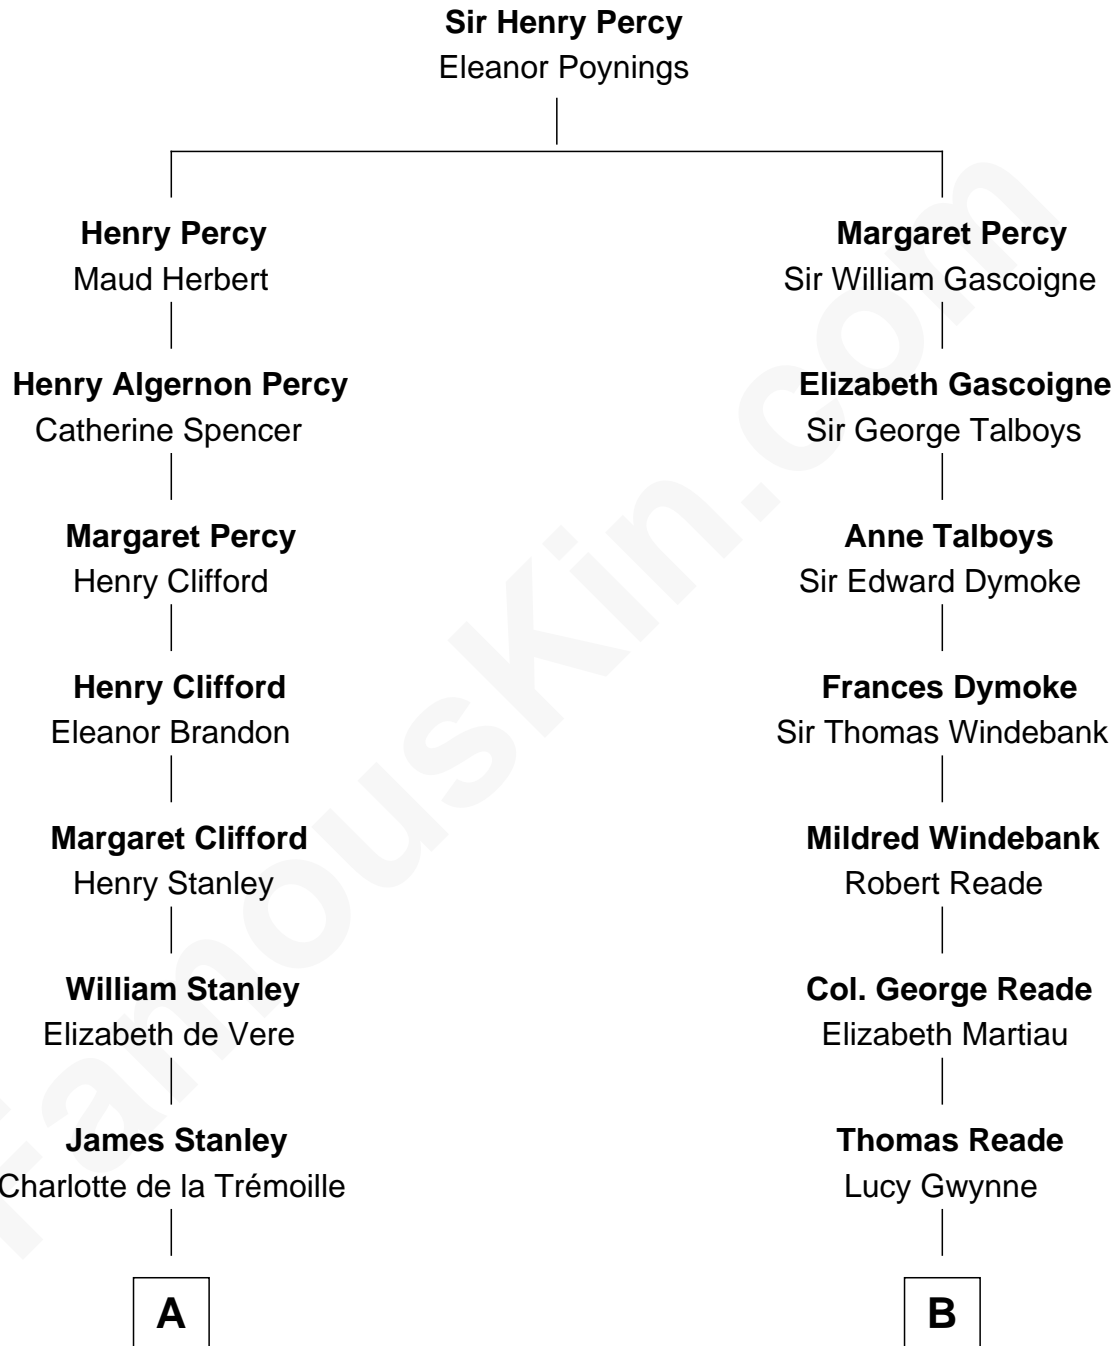

FamousKin.com

Relationship Chart of

Cara Delevingne

Fashion Model and Movie Actress

14th cousin 5 times removed of

General George S. Patton

U.S. Army - World War II

C

—
Jane Armyne Sheffield

Sir Jocelyn Edward Greville Stevens

—
Pandora Anne Stevens

Charles Hamar Delevingne

—
Cara Delevingne

Model and Actress

FamousKin.com