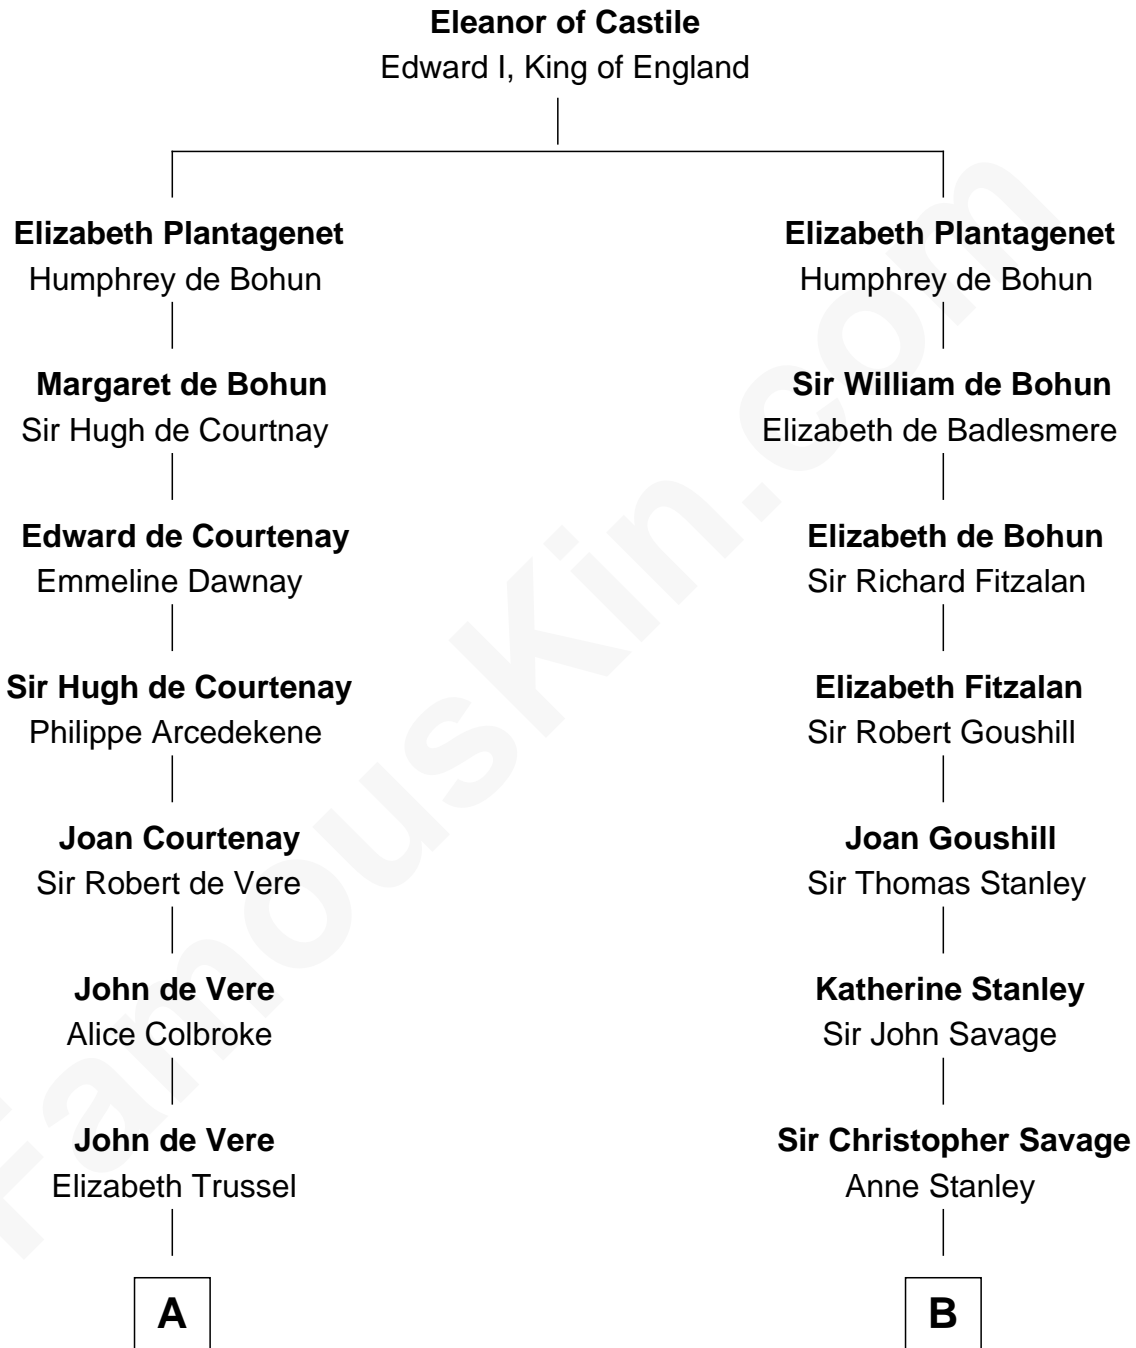

FamousKin.com

Relationship Chart of

Cara Delevingne

Fashion Model and Movie Actress

20th cousin 1 time removed of

General George S. Patton

U.S. Army - World War II

C

Sir Berkeley Digby George Sheffield
Julia Mary de Tuyll van Serooskerken

John Vincent Sheffield
Anne Margaret Faudel-Phillips

Jane Armyne Sheffield
Sir Jocelyn Edward Greville Stevens

Pandora Anne Stevens
Charles Hamar Delevingne

Cara Delevingne
Model and Actress

D

Susanna Thompson Thorton
Andrew Glassell

Susan Thornton Glassell
George Smith Patton

George Smith Patton
Ruth Wilson

General George S. Patton
U.S. Army - World War II