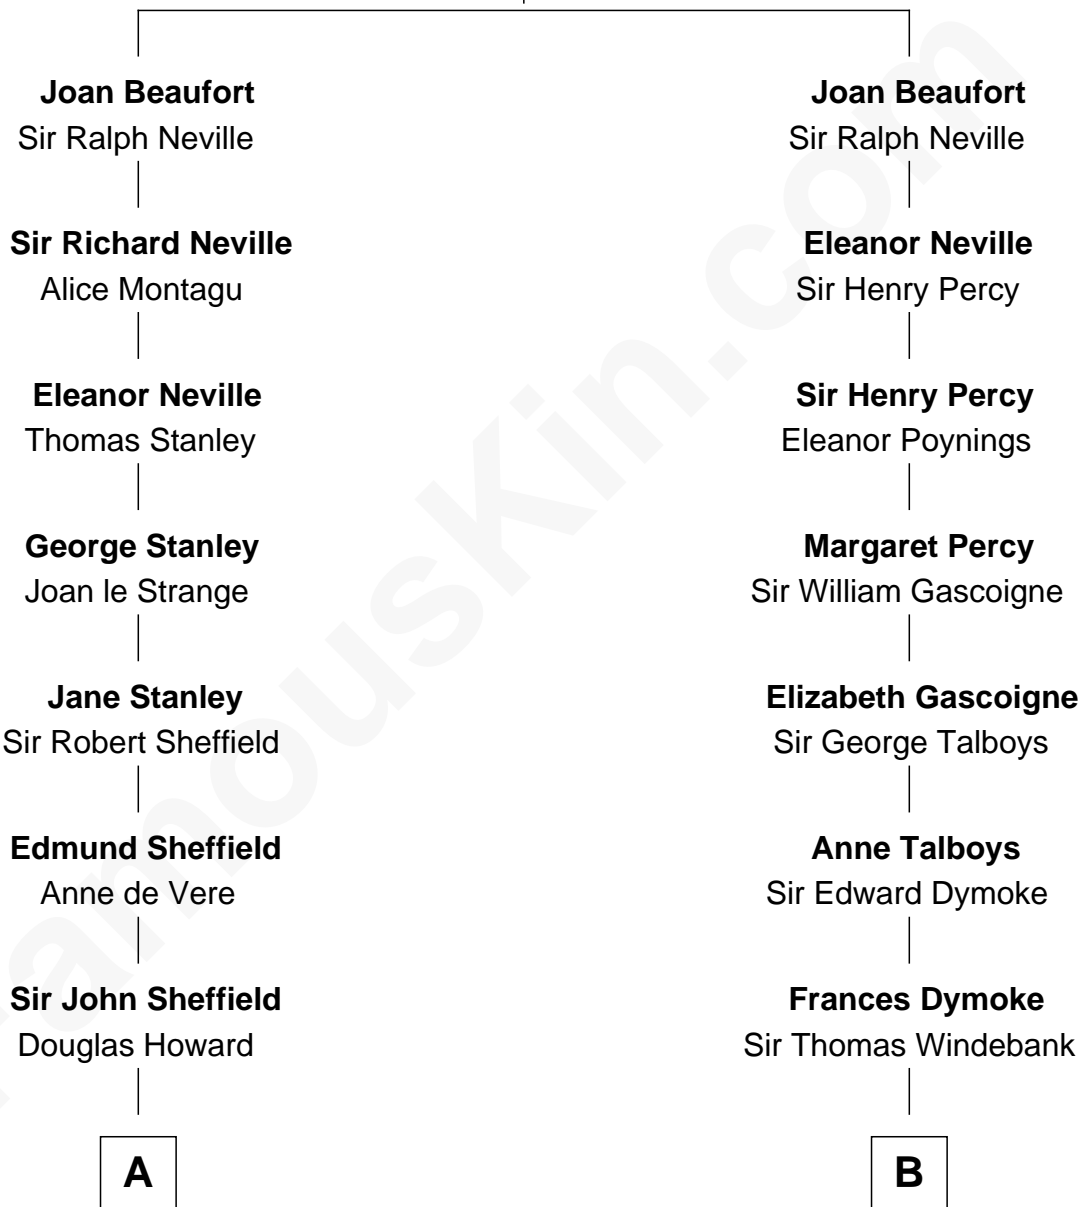

FamousKin.com

Relationship Chart of

Cara Delevingne

Fashion Model and Movie Actress

17th cousin 2 times removed of

General George S. Patton

U.S. Army - World War II

John of Gaunt
Katherine Roet

C

—
Jane Armyne Sheffield

Sir Jocelyn Edward Greville Stevens

—
Pandora Anne Stevens

Charles Hamar Delevingne

—
Cara Delevingne

Model and Actress

FamousKin.com