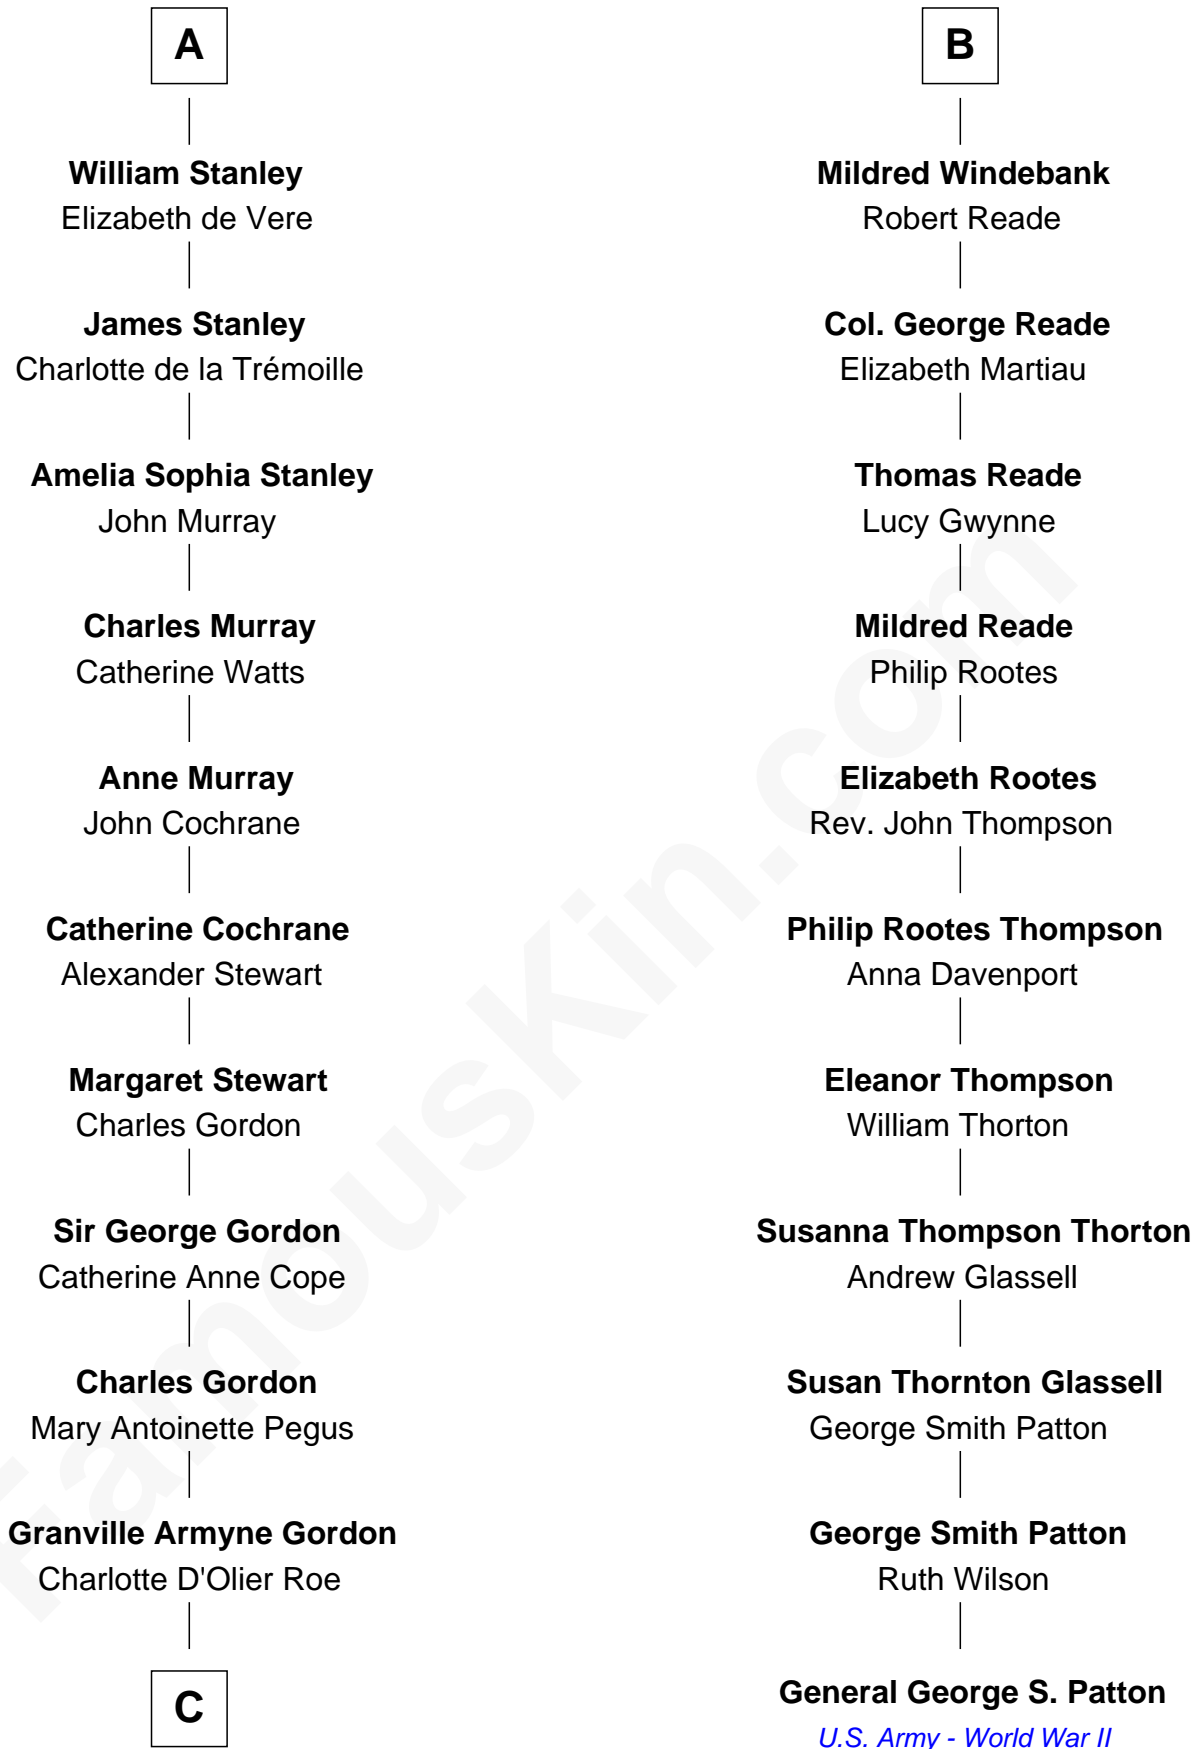

FamousKin.com

Relationship Chart of

Cara Delevingne

Fashion Model and Movie Actress

17th cousin 4 times removed of

General George S. Patton

U.S. Army - World War II

C

Armyne Evelyne Gordon
Sir Lionel Lawson Faudel-Phillips

Anne Margaret Faudel-Phillips
John Vincent Sheffield

Jane Armyne Sheffield
Sir Jocelyn Edward Greville Stevens

Pandora Anne Stevens
Charles Hamar Delevingne