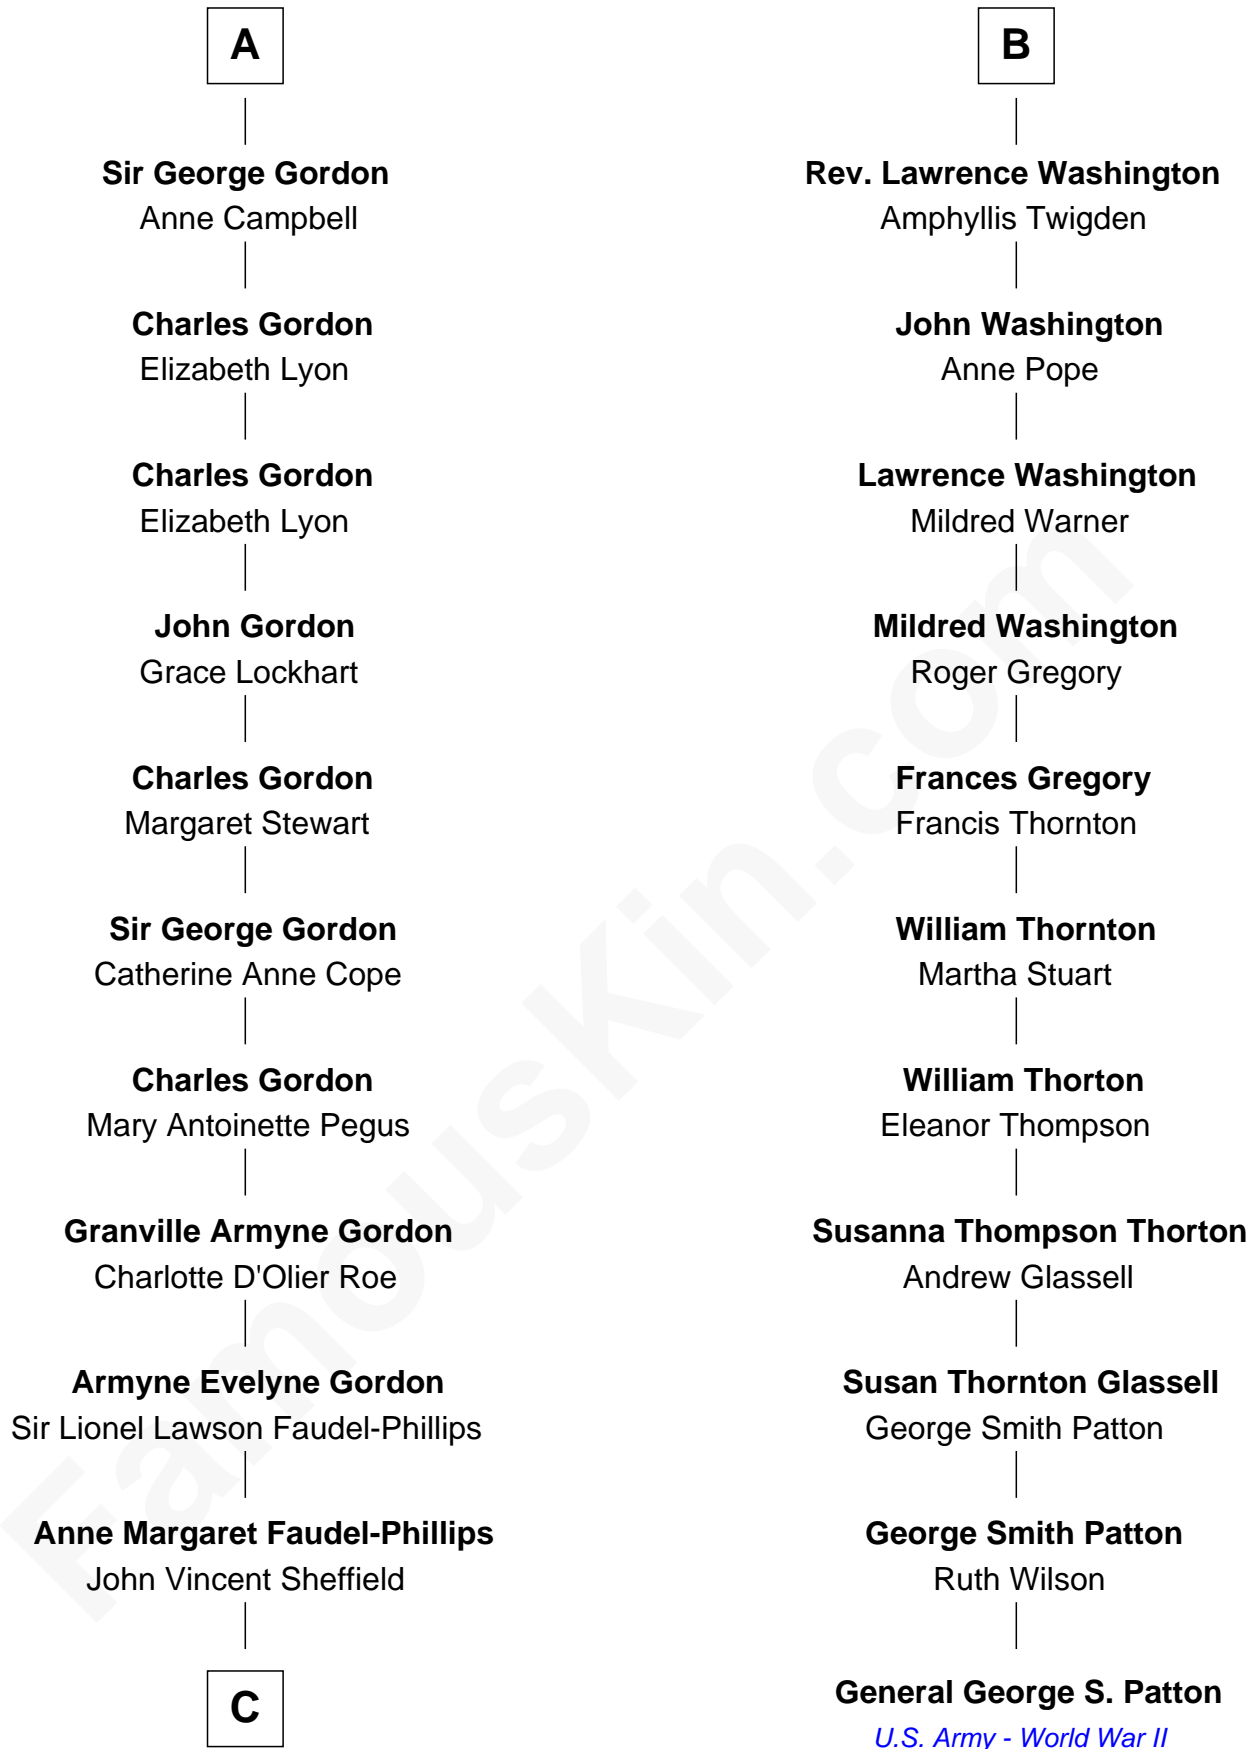

FamousKin.com

Relationship Chart of

Cara Delevingne

Fashion Model and Movie Actress

17th cousin 2 times removed of

General George S. Patton

U.S. Army - World War II

Sir Thomas de Holand

Margaret Sutton

John Butler

William Butler

Margaret Greeke

Margaret Butler

Lawrence Washington

B

C