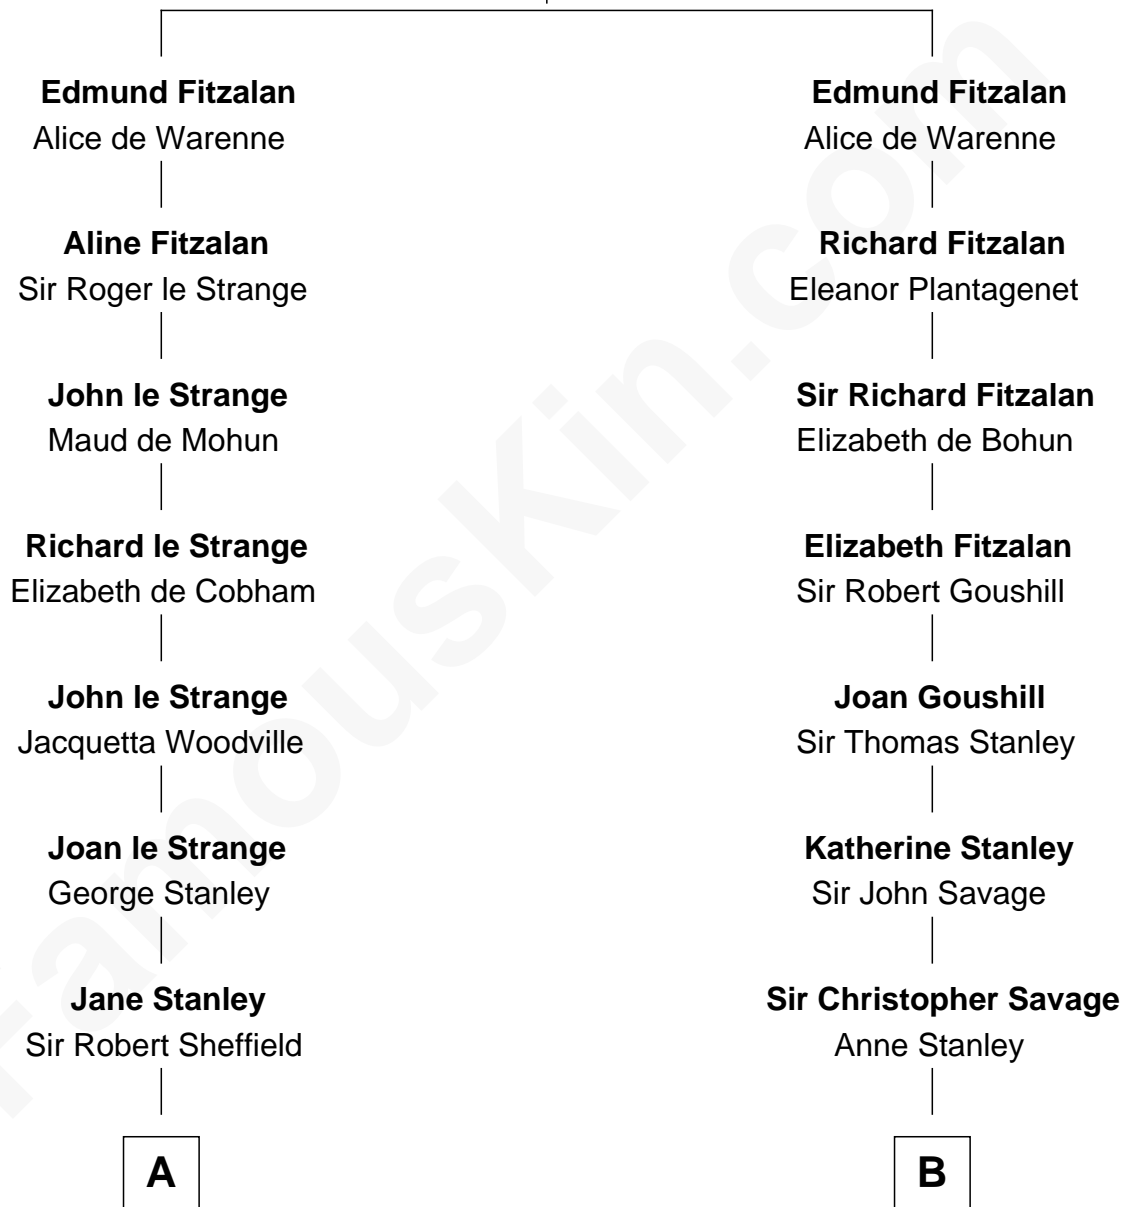

FamousKin.com

Relationship Chart of

Cara Delevingne

Fashion Model and Movie Actress

20th cousin 1 time removed of

General George S. Patton

U.S. Army - World War II

Richard Fitzalan

Alice de Saluzzo

C

Sir Berkeley Digby George Sheffield
Julia Mary de Tuyll van Serooskerken

John Vincent Sheffield
Anne Margaret Faudel-Phillips

Jane Armyne Sheffield
Sir Jocelyn Edward Greville Stevens

Pandora Anne Stevens
Charles Hamar Delevingne

Cara Delevingne
Model and Actress

D

Susanna Thompson Thornton
Andrew Glassell

Susan Thornton Glassell
George Smith Patton

George Smith Patton
Ruth Wilson

General George S. Patton
U.S. Army - World War II