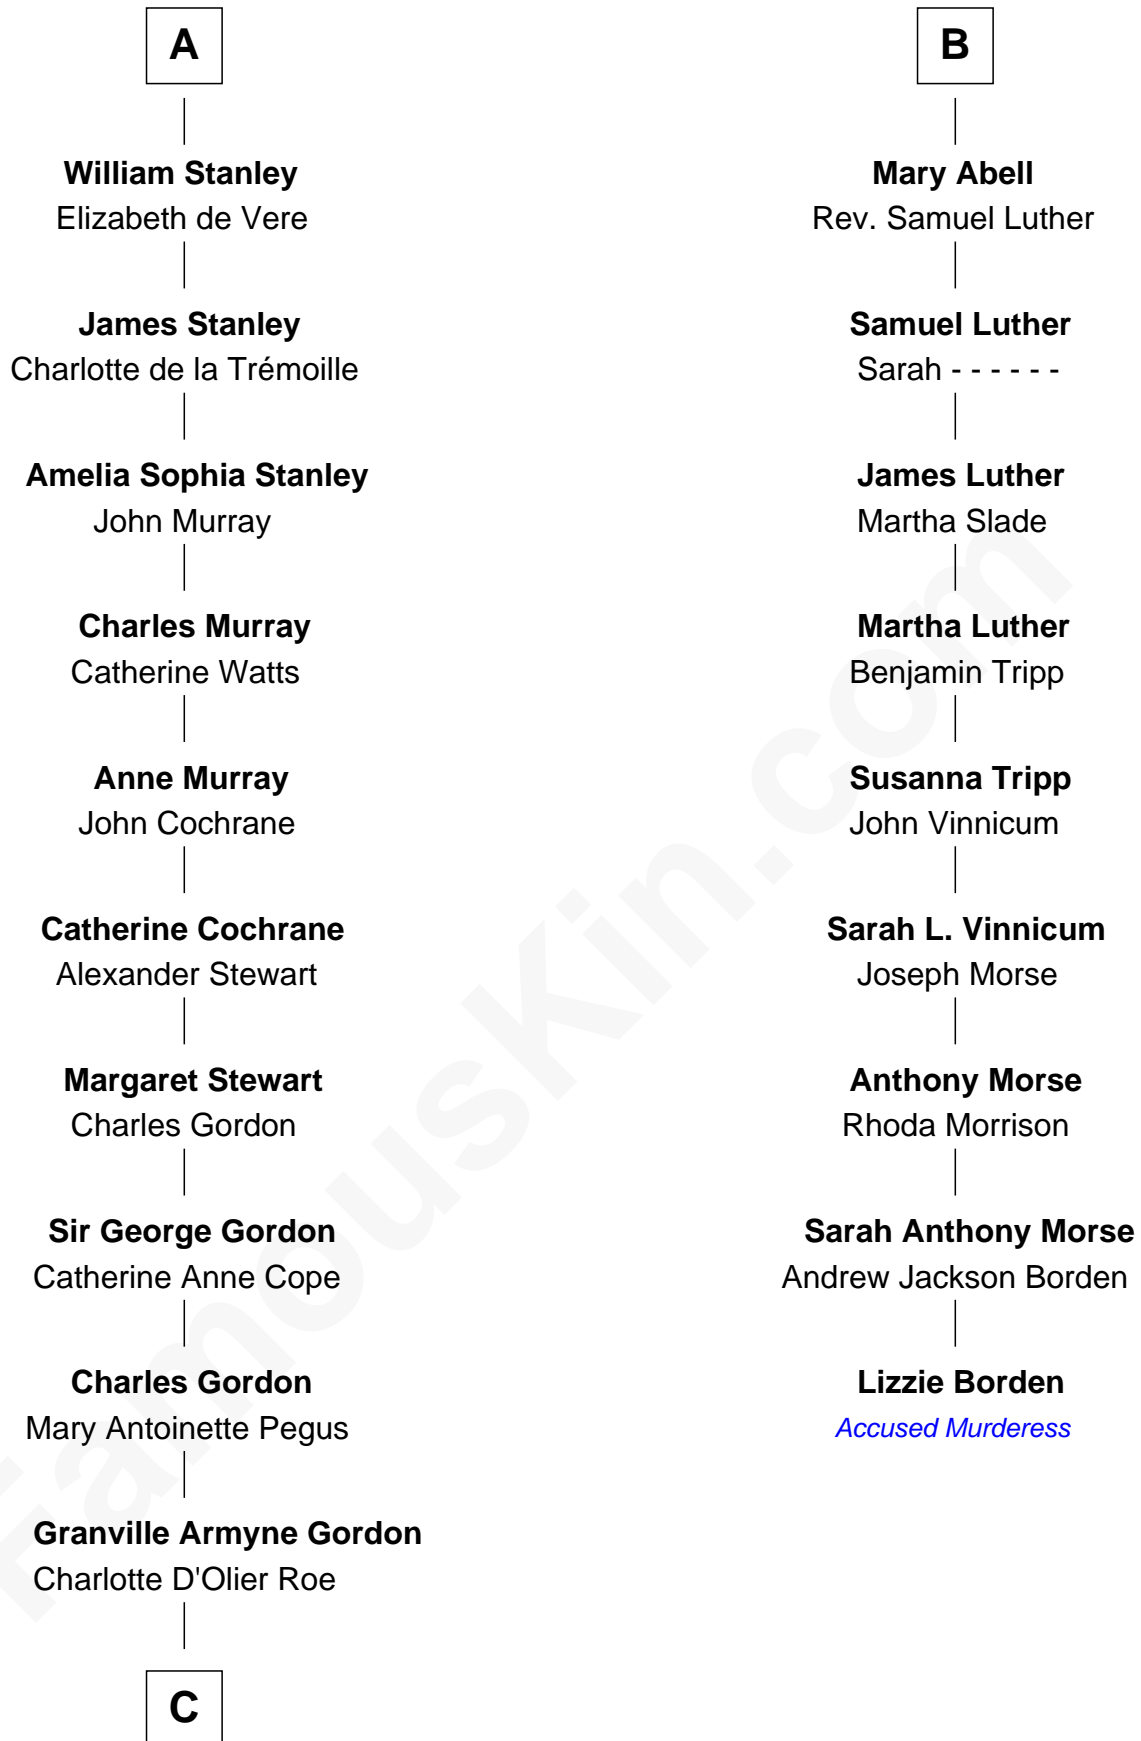

FamousKin.com

Relationship Chart of

Cara Delevingne

Fashion Model and Movie Actress

15th cousin 6 times removed of

Lizzie Borden

Accused Murderess

C

Armyne Evelyne Gordon

Sir Lionel Lawson Faudel-Phillips

Anne Margaret Faudel-Phillips

John Vincent Sheffield

Jane Armyne Sheffield

Sir Jocelyn Edward Greville Stevens

Pandora Anne Stevens

Charles Hamar Delevingne

Cara Delevingne

Model and Actress