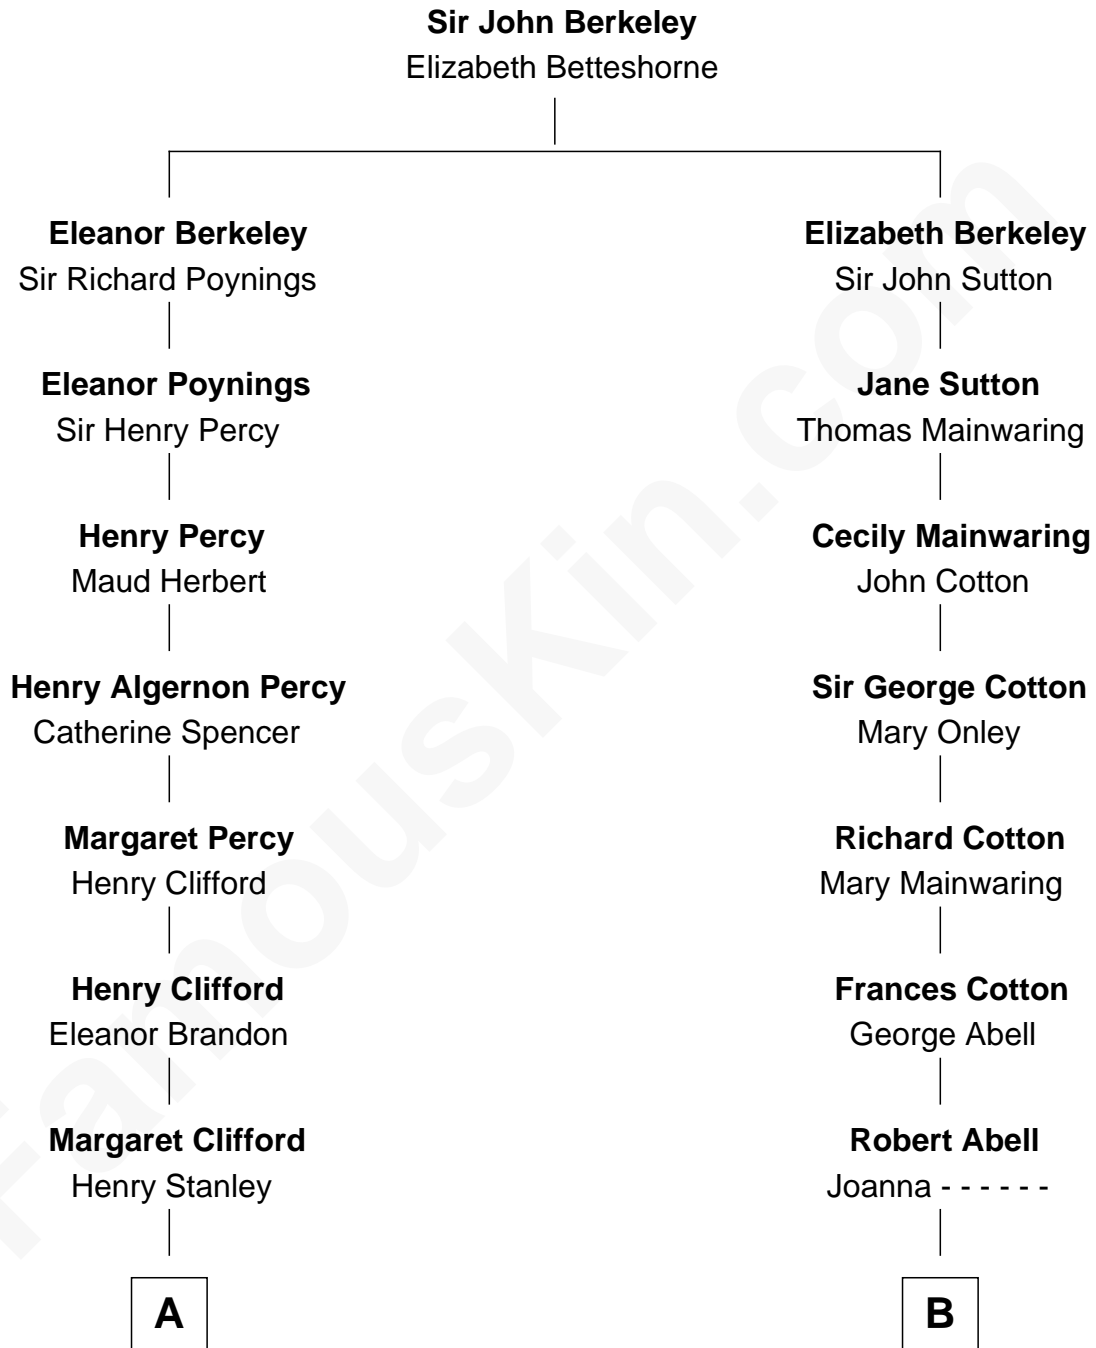

FamousKin.com

Relationship Chart of

Cara Delevingne

Fashion Model and Movie Actress

15th cousin 6 times removed of

Lizzie Borden

Accused Murderess

C

Armyne Evelyne Gordon

Sir Lionel Lawson Faudel-Phillips

Anne Margaret Faudel-Phillips

John Vincent Sheffield

Jane Armyne Sheffield

Sir Jocelyn Edward Greville Stevens

Pandora Anne Stevens

Charles Hamar Delevingne

Cara Delevingne

Model and Actress