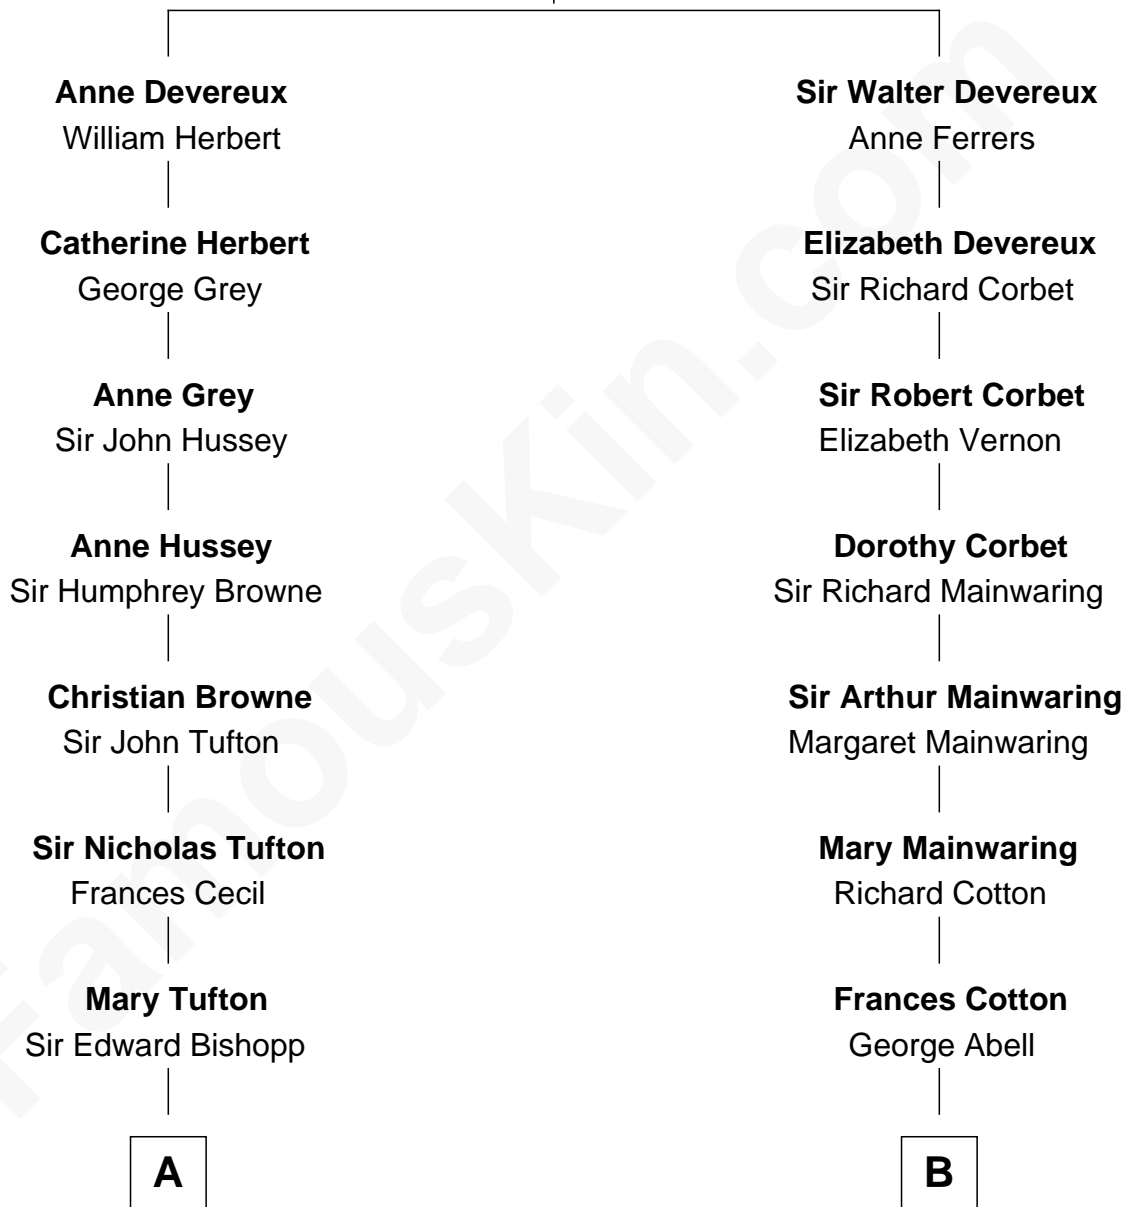

## Relationship Chart of

### Cara Delevingne

*Fashion Model and Movie Actress*

16th cousin 2 times removed of

### Lizzie Borden

*Accused Murderess*

**Sir Walter Devereux**

Elizabeth Merbery

**Pandora Anne Stevens**  
Charles Hamar Delevingne

**Cara Delevingne**  
*Model and Actress*

FamousKin.com