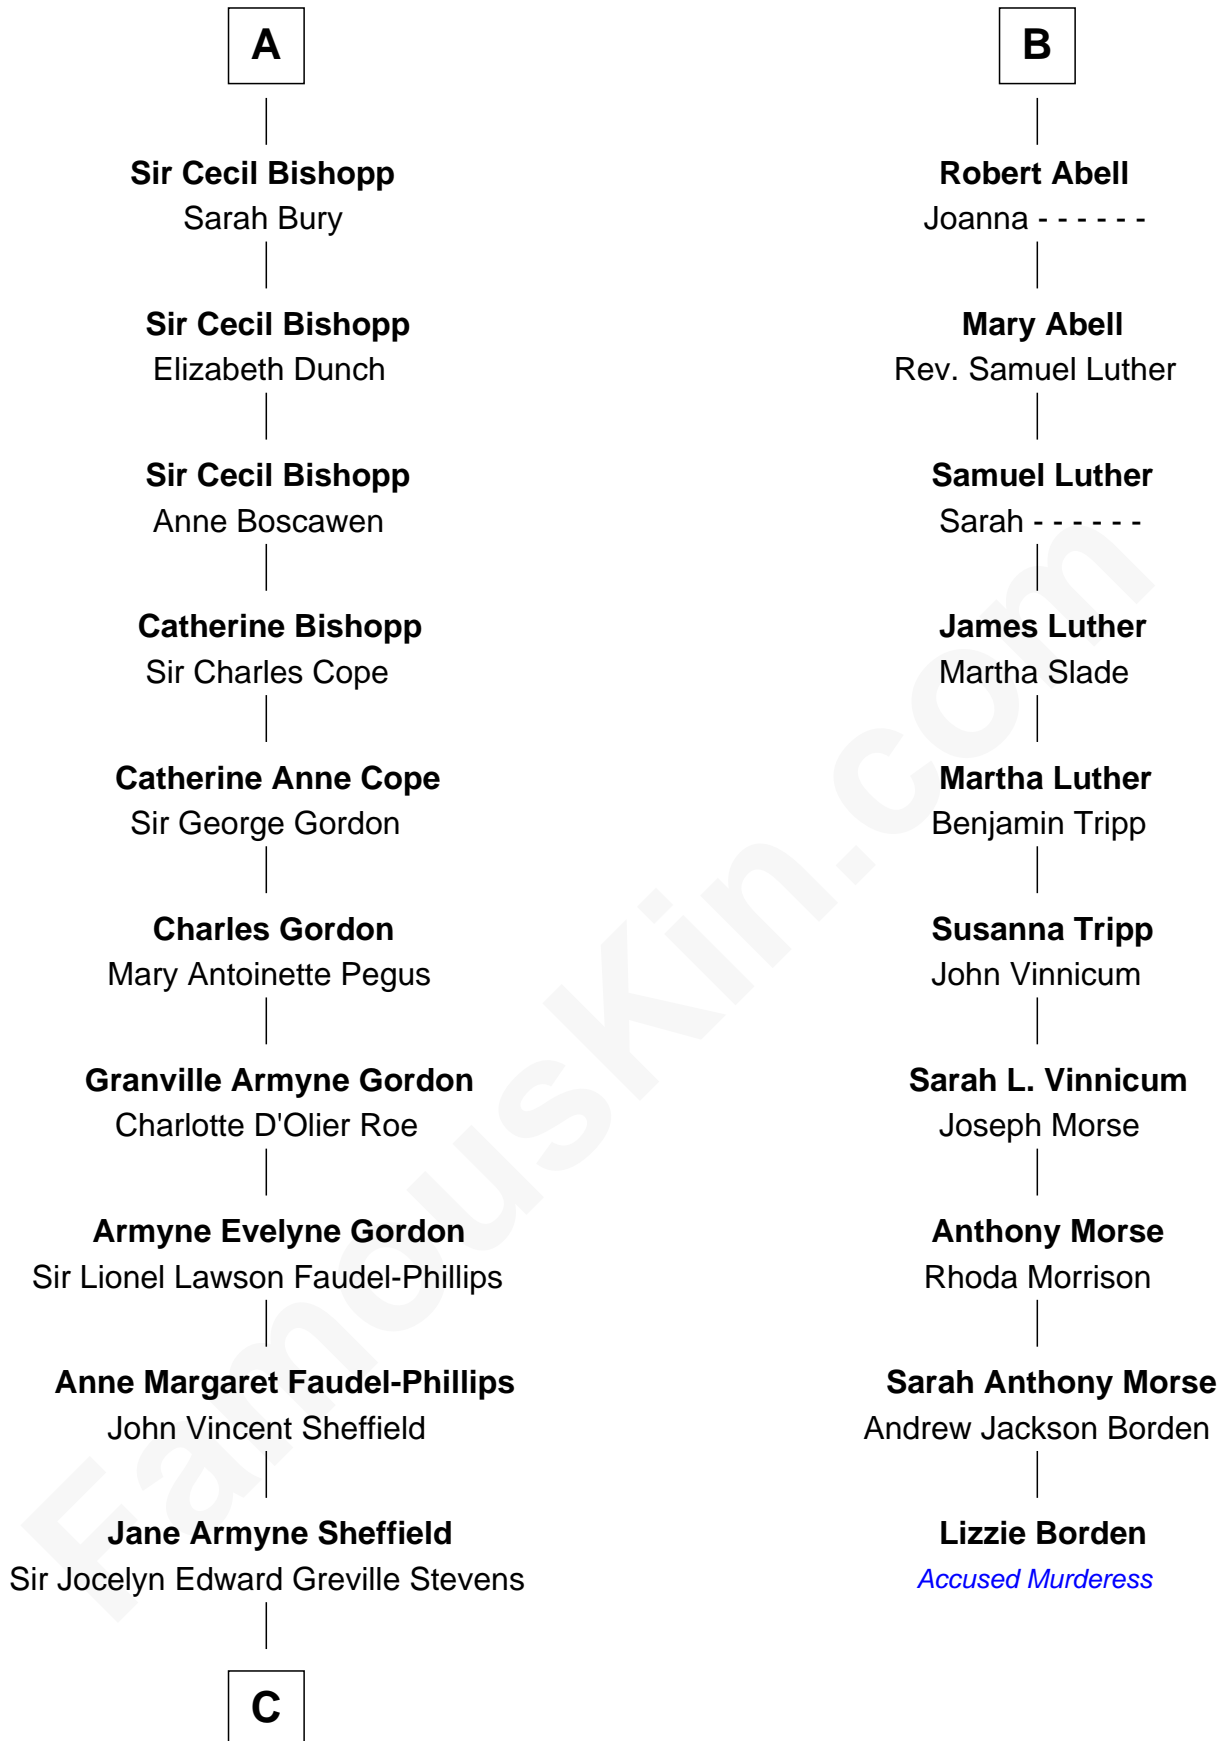

## Relationship Chart of

### Cara Delevingne

*Fashion Model and Movie Actress*

16th cousin 2 times removed of

### Lizzie Borden

*Accused Murderess*

**Sir Walter Devereux**

Elizabeth Merbery

**Pandora Anne Stevens**  
Charles Hamar Delevingne

**Cara Delevingne**  
*Model and Actress*

FamousKin.com