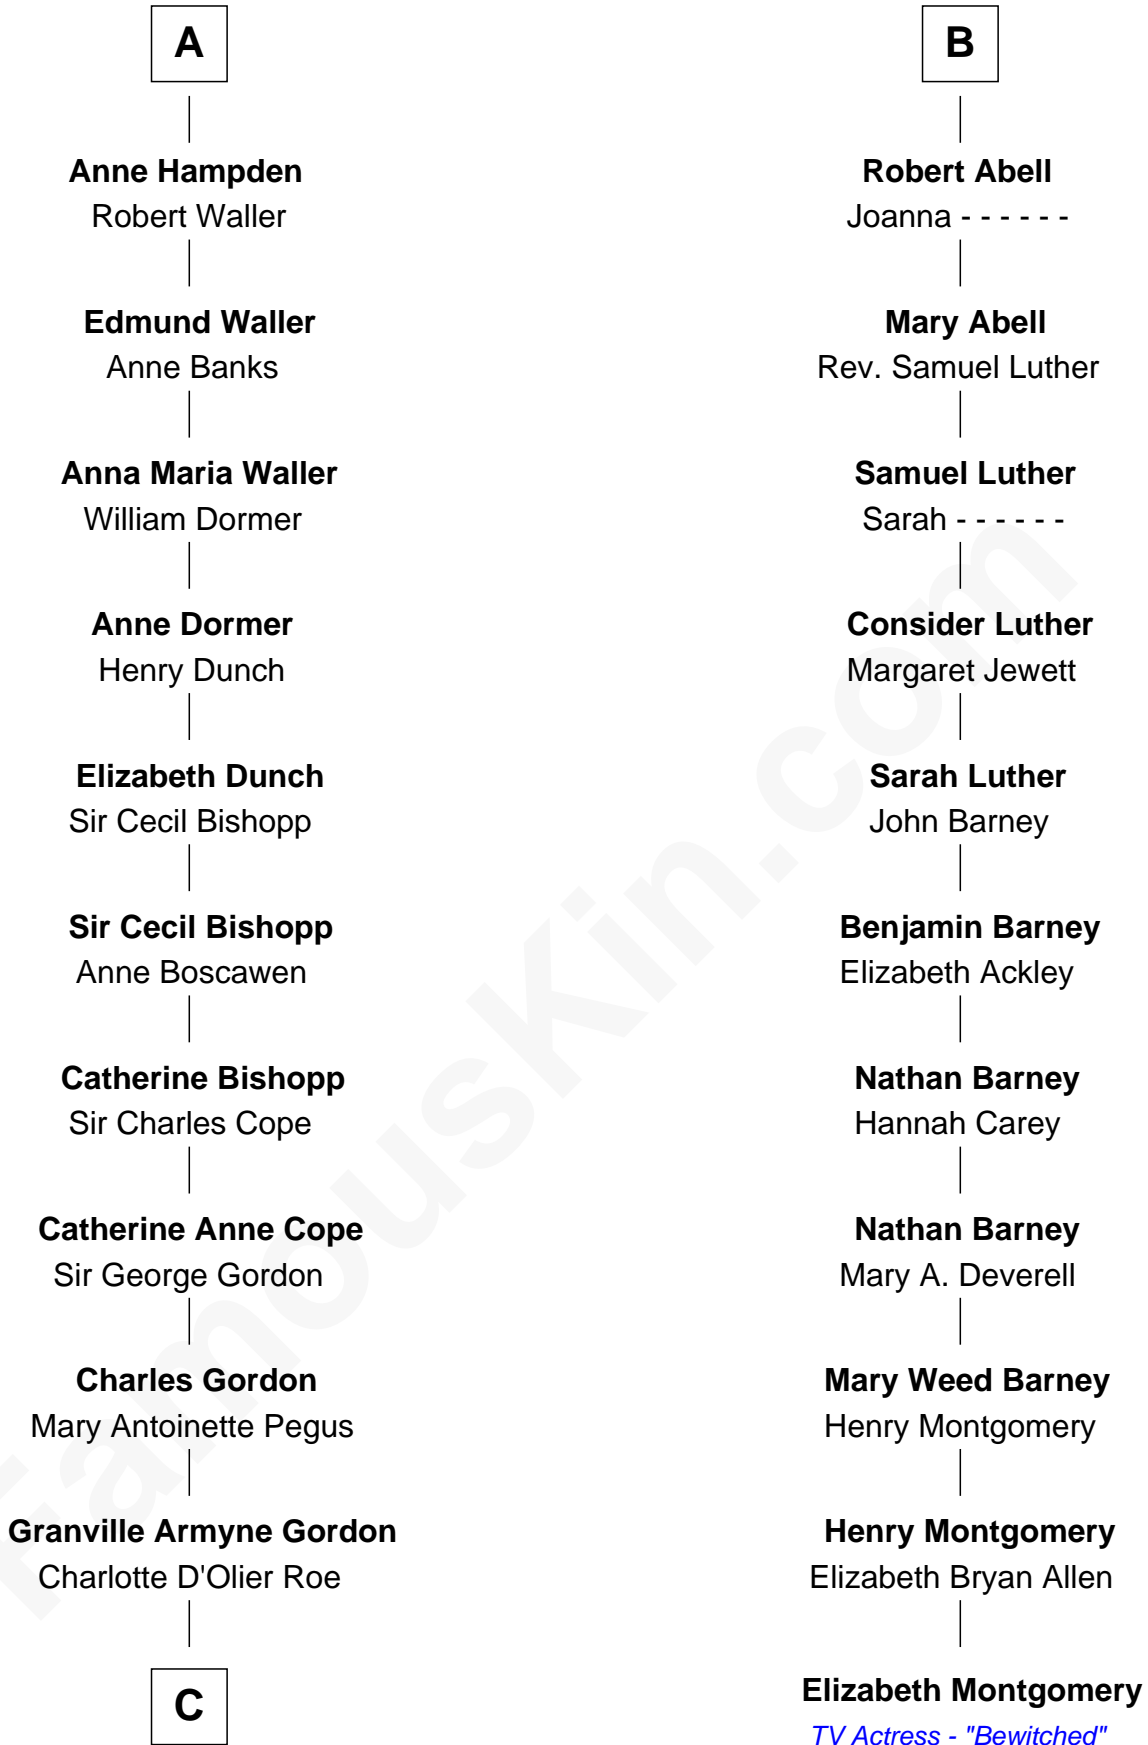

FamousKin.com

Relationship Chart of

Cara Delevingne

Fashion Model and Movie Actress

17th cousin 4 times removed of

Elizabeth Montgomery

TV Actress - "Bewitched"

Sir Walter Blount

Sir George Cotton

Mary Onley

Richard Cotton

Mary Mainwaring

Frances Cotton

George Abell

B

C