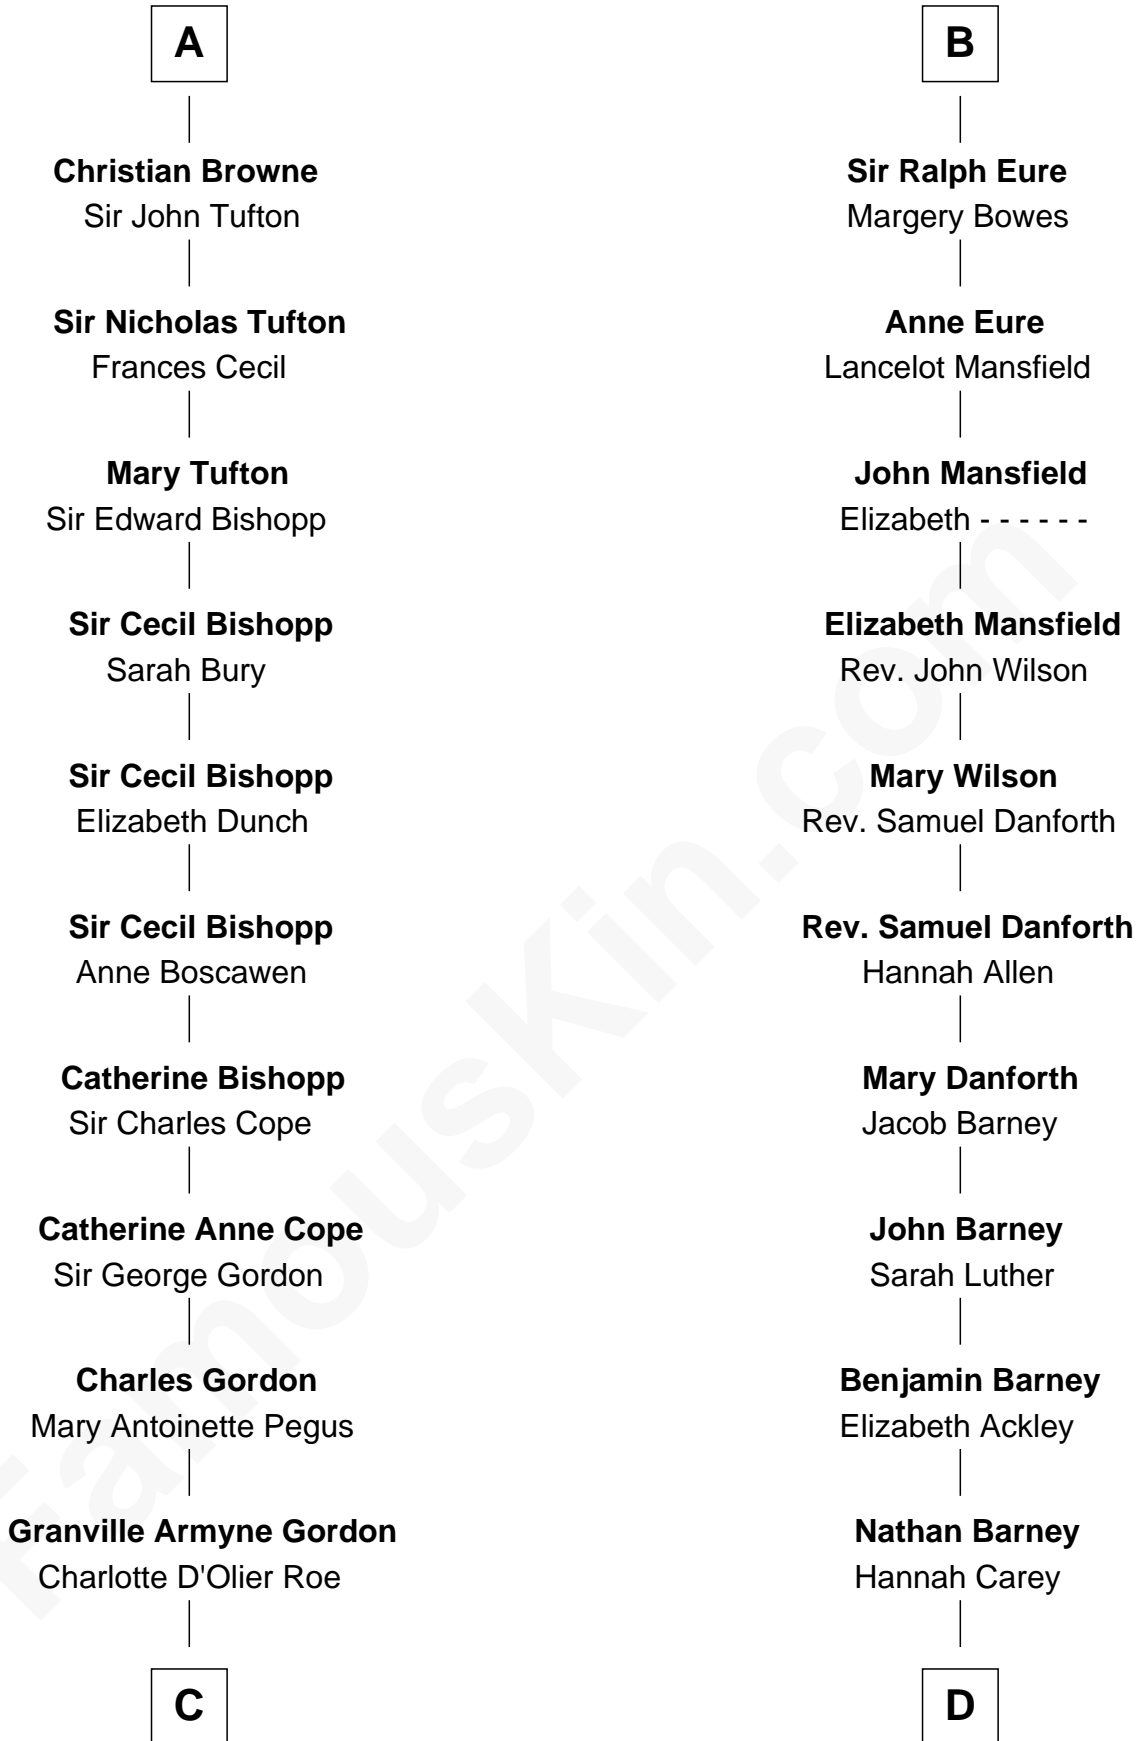

FamousKin.com

Relationship Chart of

Cara Delevingne

Fashion Model and Movie Actress

20th cousin 1 time removed of

Elizabeth Montgomery

TV Actress - "Bewitched"

C

Armyne Evelyne Gordon
Sir Lionel Lawson Faudel-Phillips

Anne Margaret Faudel-Phillips
John Vincent Sheffield

Jane Armyne Sheffield
Sir Jocelyn Edward Greville Stevens

Pandora Anne Stevens
Charles Hamar Delevingne

Cara Delevingne
Model and Actress

D

Nathan Barney
Mary A. Deverell

Mary Weed Barney
Henry Montgomery

Henry Montgomery
Elizabeth Bryan Allen

Elizabeth Montgomery
TV Actress - "Bewitched"