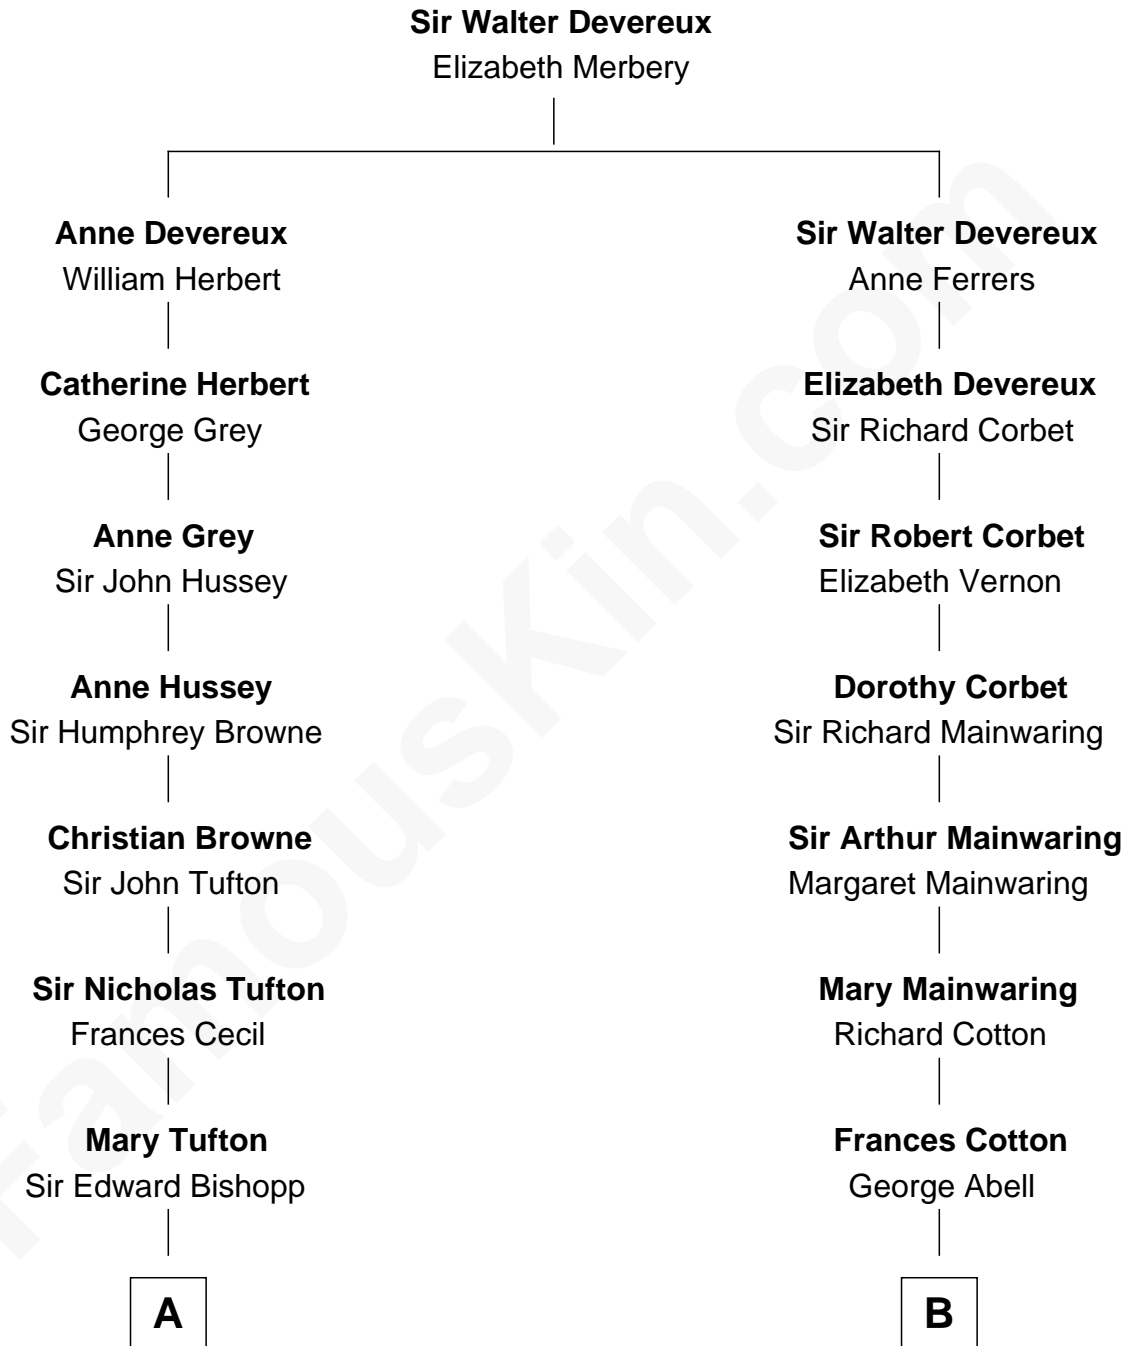

FamousKin.com

Relationship Chart of

Cara Delevingne

Fashion Model and Movie Actress

17th cousin 1 time removed of

Elizabeth Montgomery

TV Actress - "Bewitched"

C

Pandora Anne Stevens
Charles Hamar Delevingne

Cara Delevingne
Model and Actress

FamousKin.com