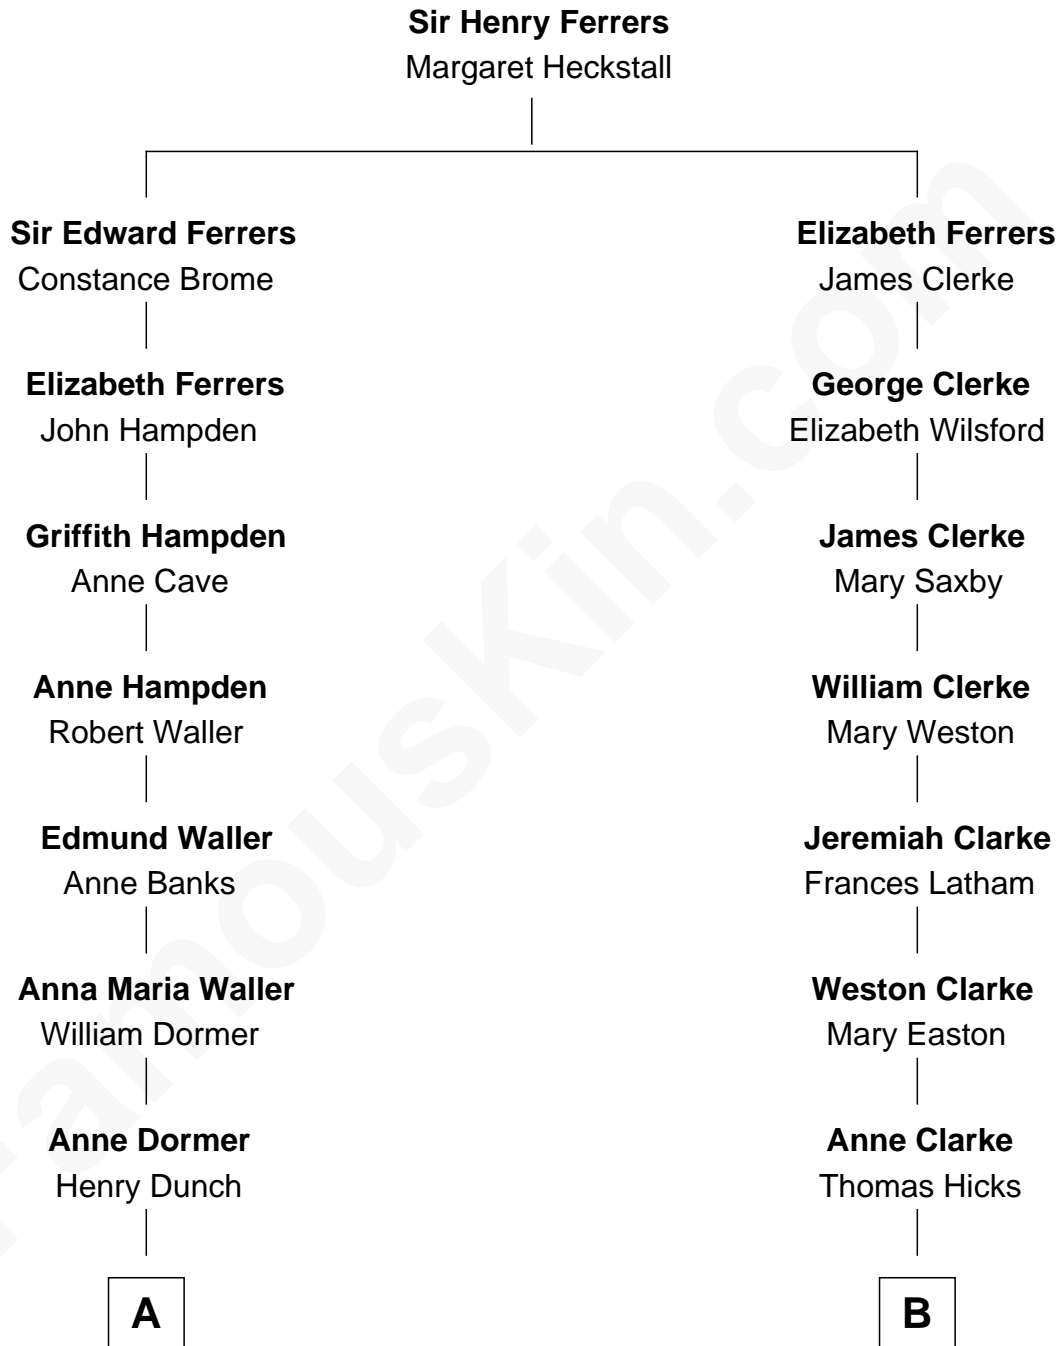

FamousKin.com

Relationship Chart of

Cara Delevingne

Fashion Model and Movie Actress

11th cousin 6 times removed of

Susan B. Anthony

Women's Rights Advocate

A

Elizabeth Dunch

Sir Cecil Bishopp

Sir Cecil Bishopp

Anne Boscawen

Catherine Bishopp

Sir Charles Cope

Catherine Anne Cope

Sir George Gordon