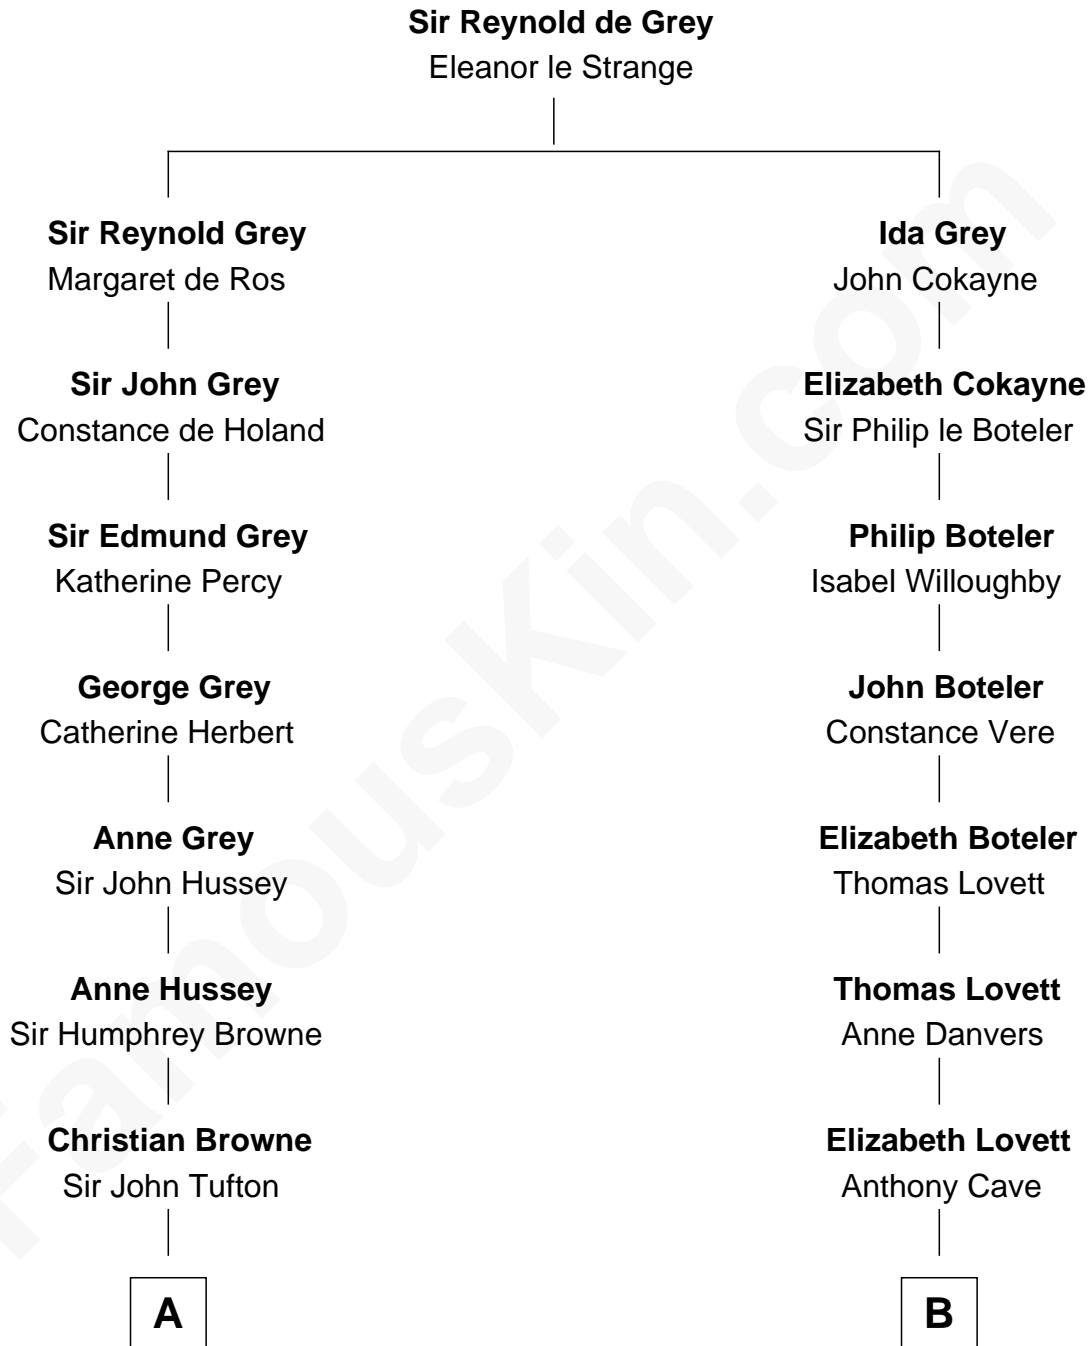

FamousKin.com

Relationship Chart of

Cara Delevingne

Fashion Model and Movie Actress

16th cousin 4 times removed of

Susan B. Anthony

Women's Rights Advocate

C

Anne Margaret Faudel-Phillips

John Vincent Sheffield

Jane Armyne Sheffield

Sir Jocelyn Edward Greville Stevens

Pandora Anne Stevens

Charles Hamar Delevingne

Cara Delevingne

Model and Actress