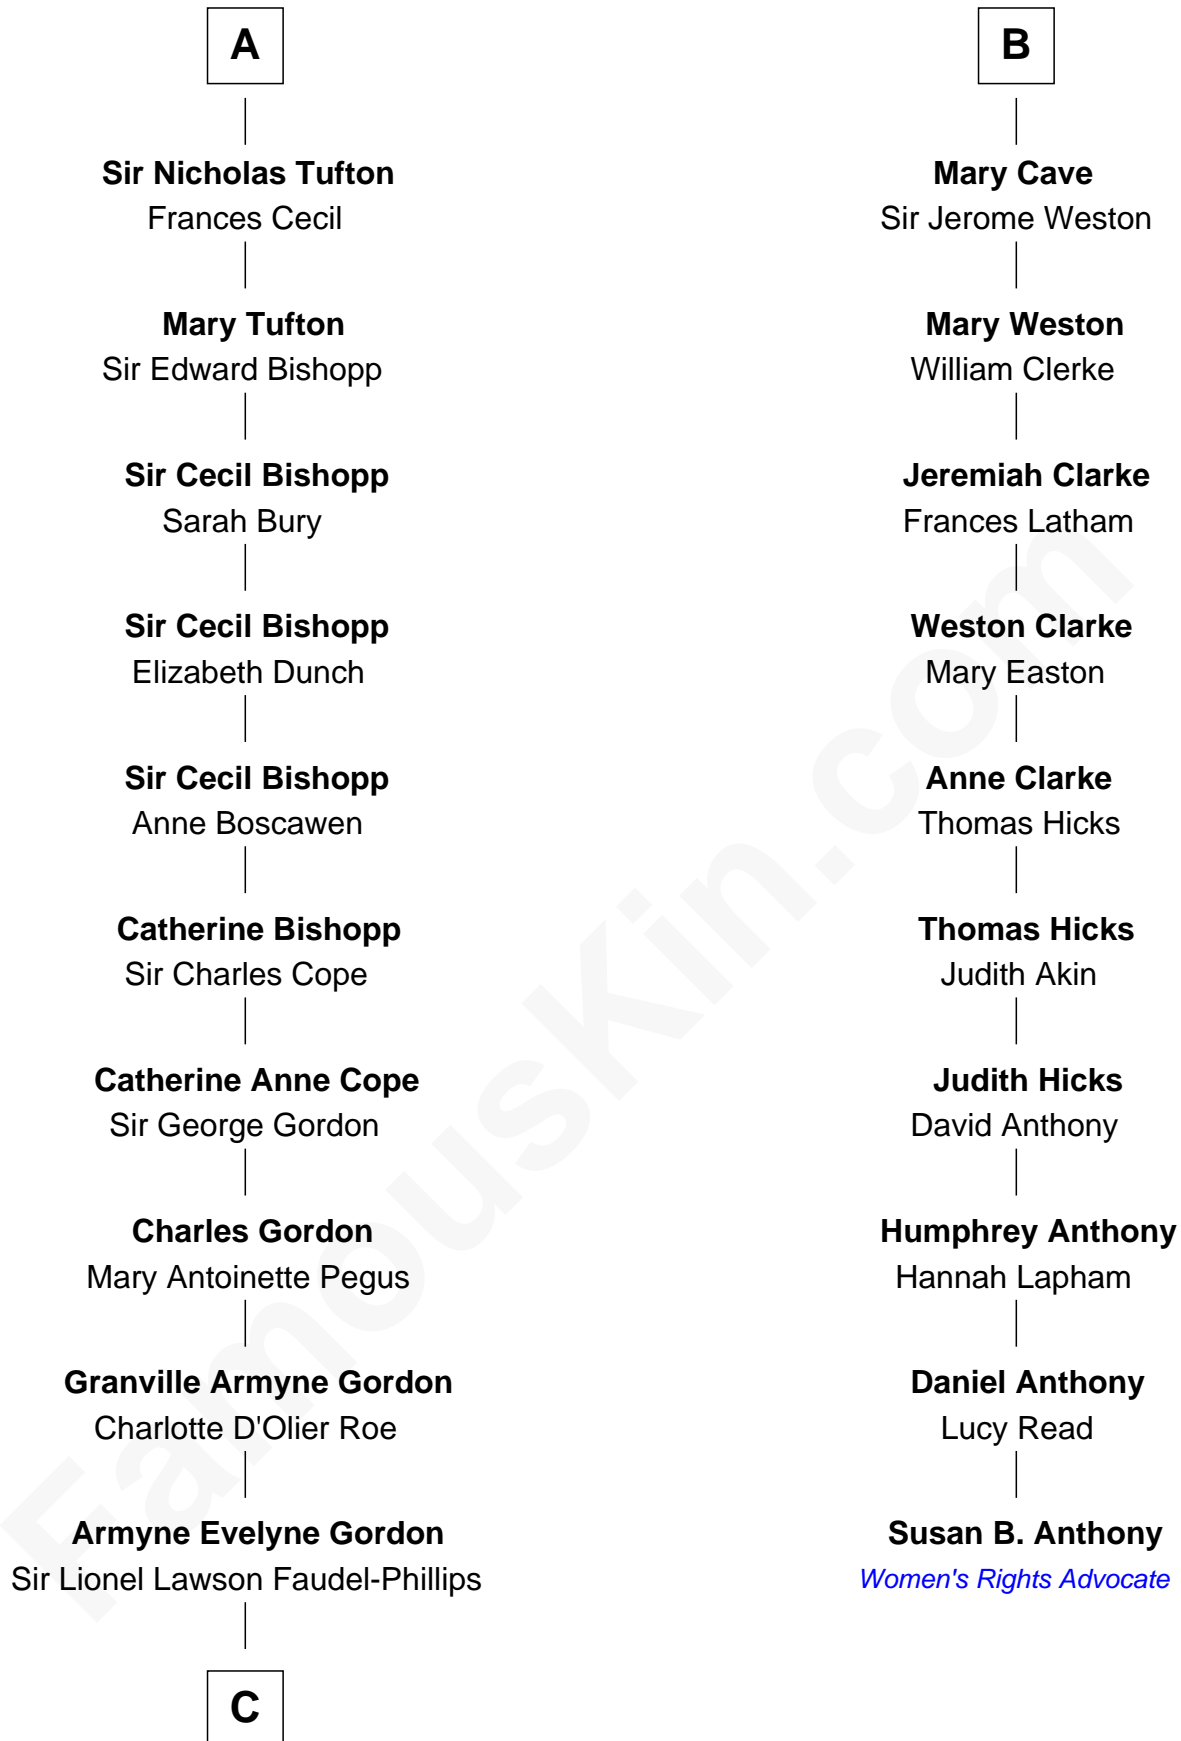

FamousKin.com

Relationship Chart of

Cara Delevingne

Fashion Model and Movie Actress

16th cousin 4 times removed of

Susan B. Anthony

Women's Rights Advocate

C

Anne Margaret Faudel-Phillips

John Vincent Sheffield

Jane Armyne Sheffield

Sir Jocelyn Edward Greville Stevens

Pandora Anne Stevens

Charles Hamar Delevingne

Cara Delevingne

Model and Actress