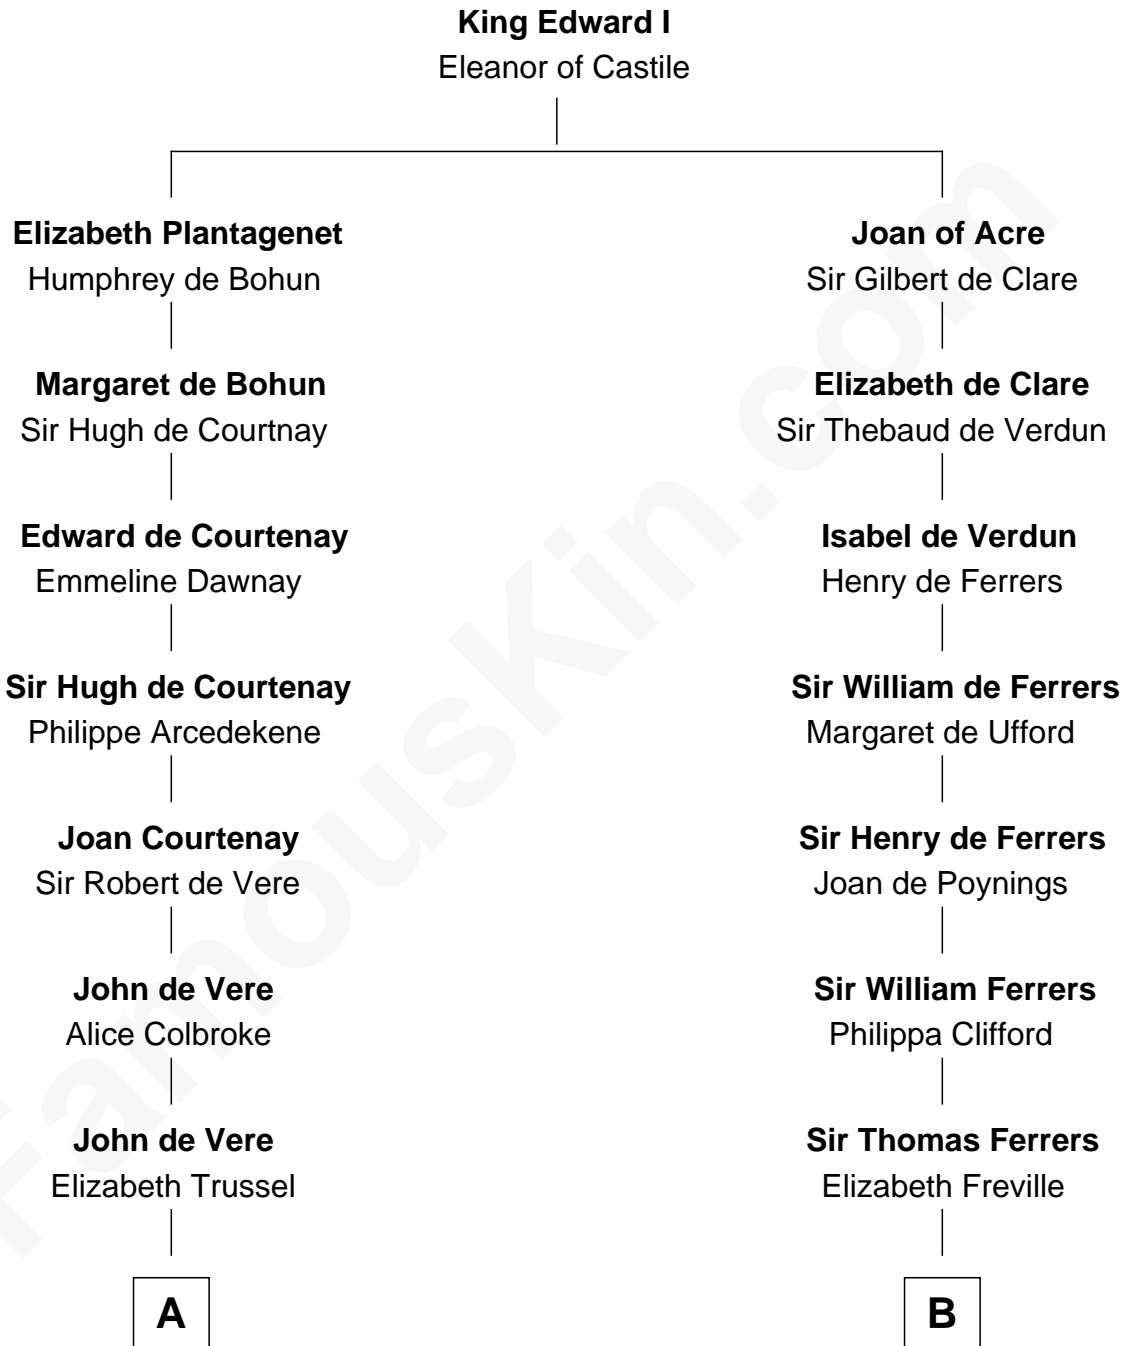

FamousKin.com

Relationship Chart of

Cara Delevingne

Fashion Model and Movie Actress

19th cousin 2 times removed of

Susan B. Anthony

Women's Rights Advocate

C

Sir Berkeley Digby George Sheffield
Julia Mary de Tuyll van Serooskerken

John Vincent Sheffield
Anne Margaret Faudel-Phillips

Jane Armyne Sheffield
Sir Jocelyn Edward Greville Stevens

Pandora Anne Stevens
Charles Hamar Delevingne