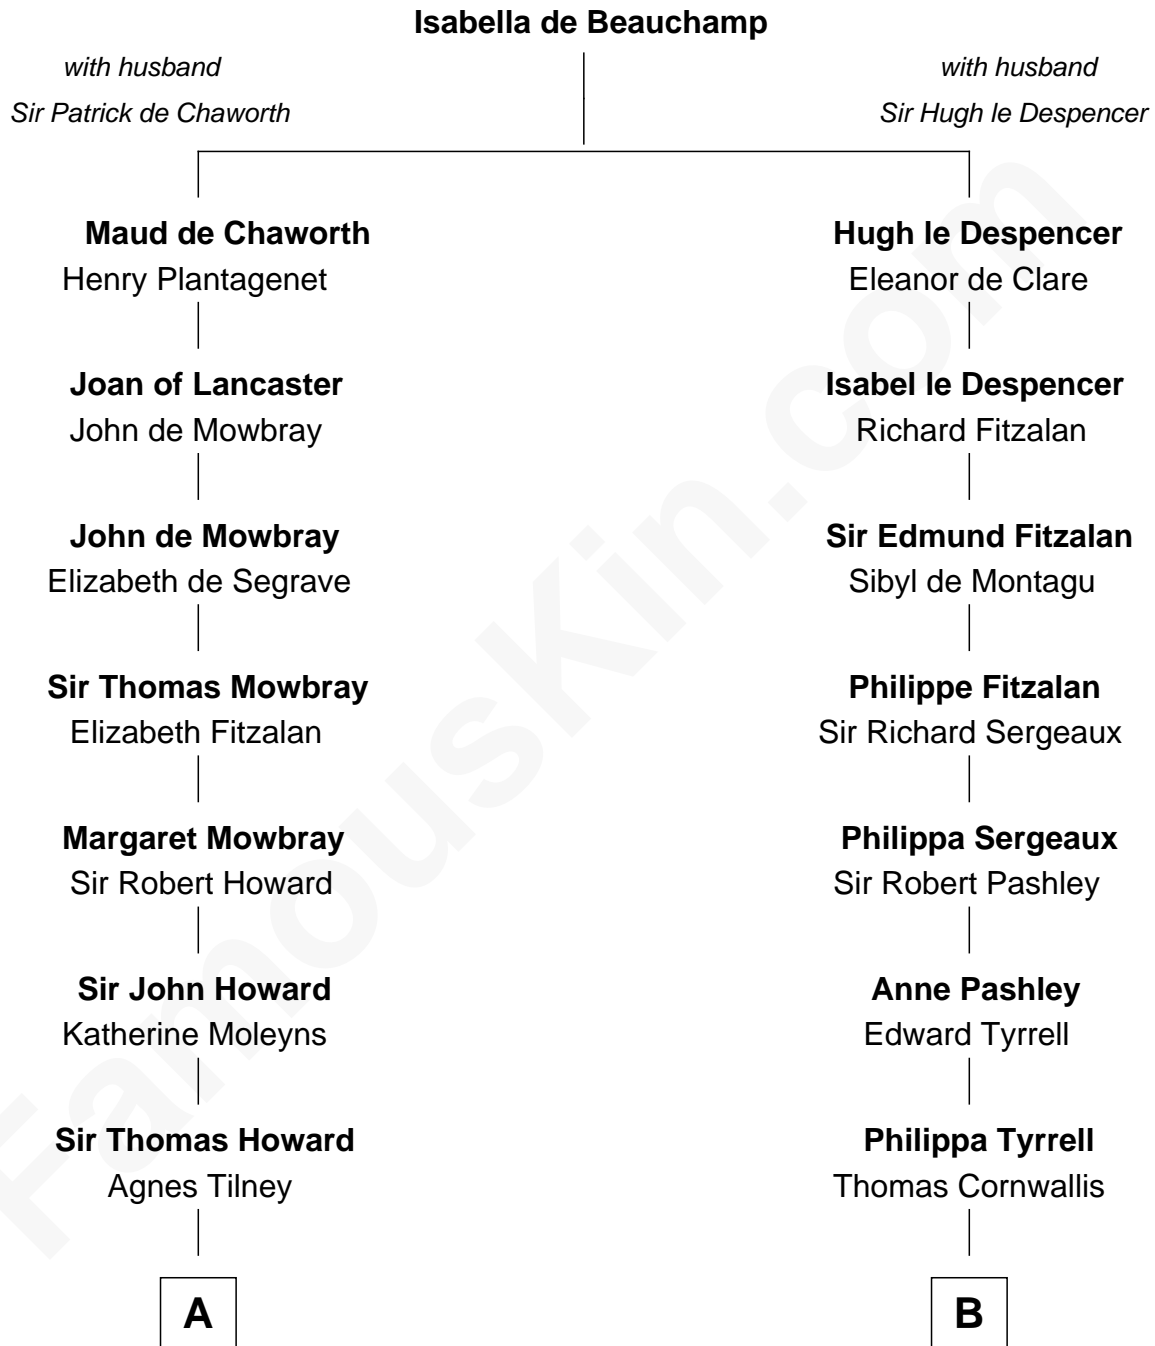

FamousKin.com

Relationship Chart of

Cara Delevingne

Fashion Model and Movie Actress

19th cousin 2 times removed of

Susan B. Anthony

Women's Rights Advocate

C

Sir Berkeley Digby George Sheffield
Julia Mary de Tuyll van Serooskerken

John Vincent Sheffield
Anne Margaret Faudel-Phillips

Jane Armyne Sheffield
Sir Jocelyn Edward Greville Stevens

Pandora Anne Stevens
Charles Hamar Delevingne