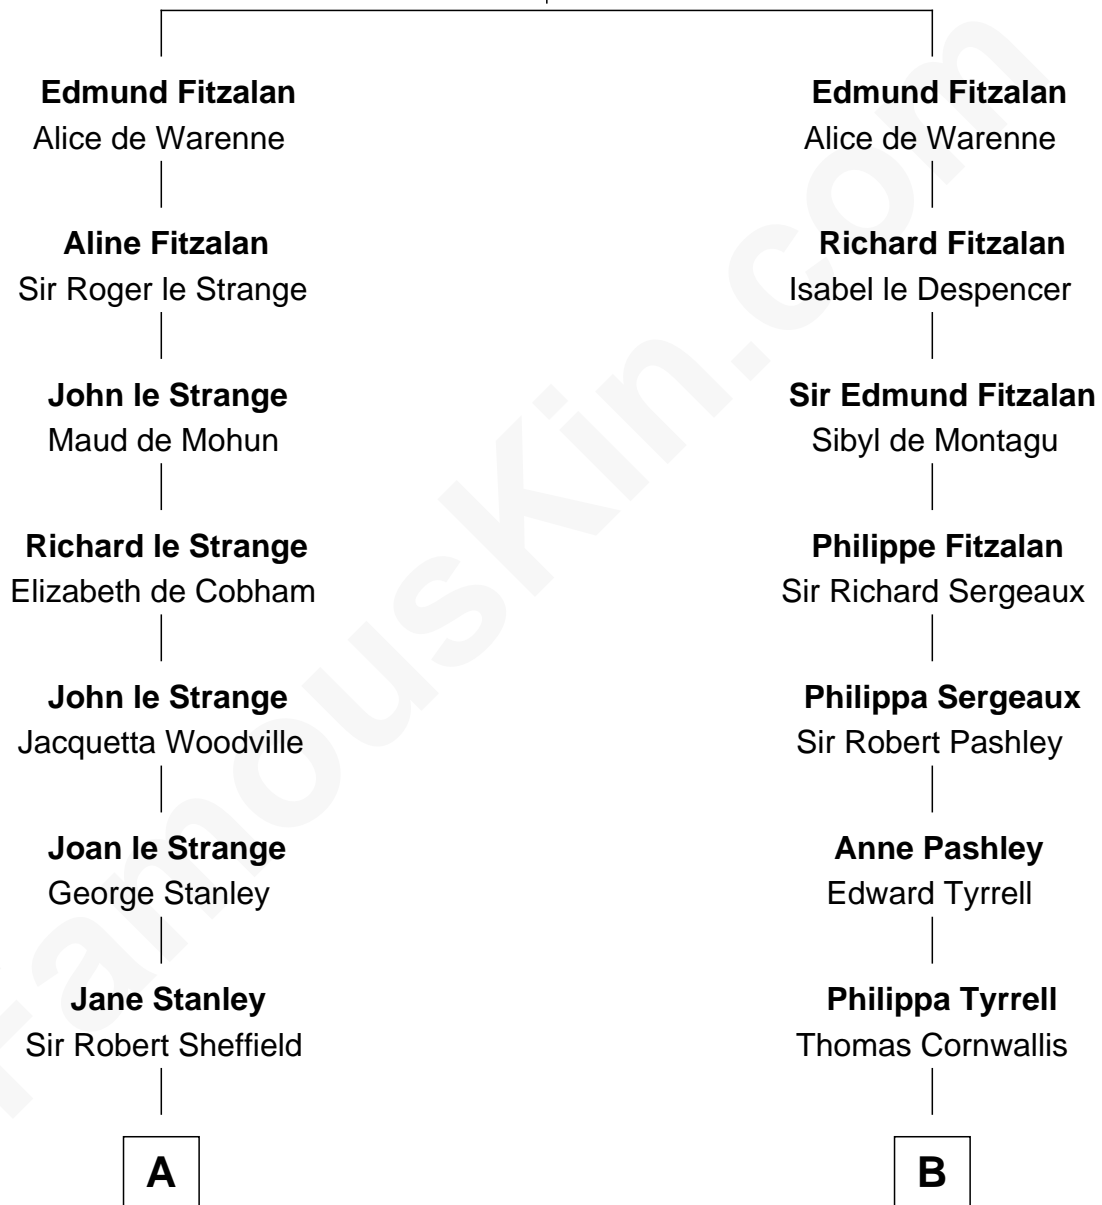

FamousKin.com

Relationship Chart of

Cara Delevingne

Fashion Model and Movie Actress

19th cousin 2 times removed of

Susan B. Anthony

Women's Rights Advocate

Richard Fitzalan

Alice de Saluzzo

C

Sir Berkeley Digby George Sheffield
Julia Mary de Tuyll van Serooskerken

John Vincent Sheffield
Anne Margaret Faudel-Phillips

Jane Armyne Sheffield
Sir Jocelyn Edward Greville Stevens

Pandora Anne Stevens
Charles Hamar Delevingne

Cara Delevingne
Model and Actress

D

Humphrey Anthony
Hannah Lapham

Daniel Anthony
Lucy Read

Susan B. Anthony
Women's Rights Advocate