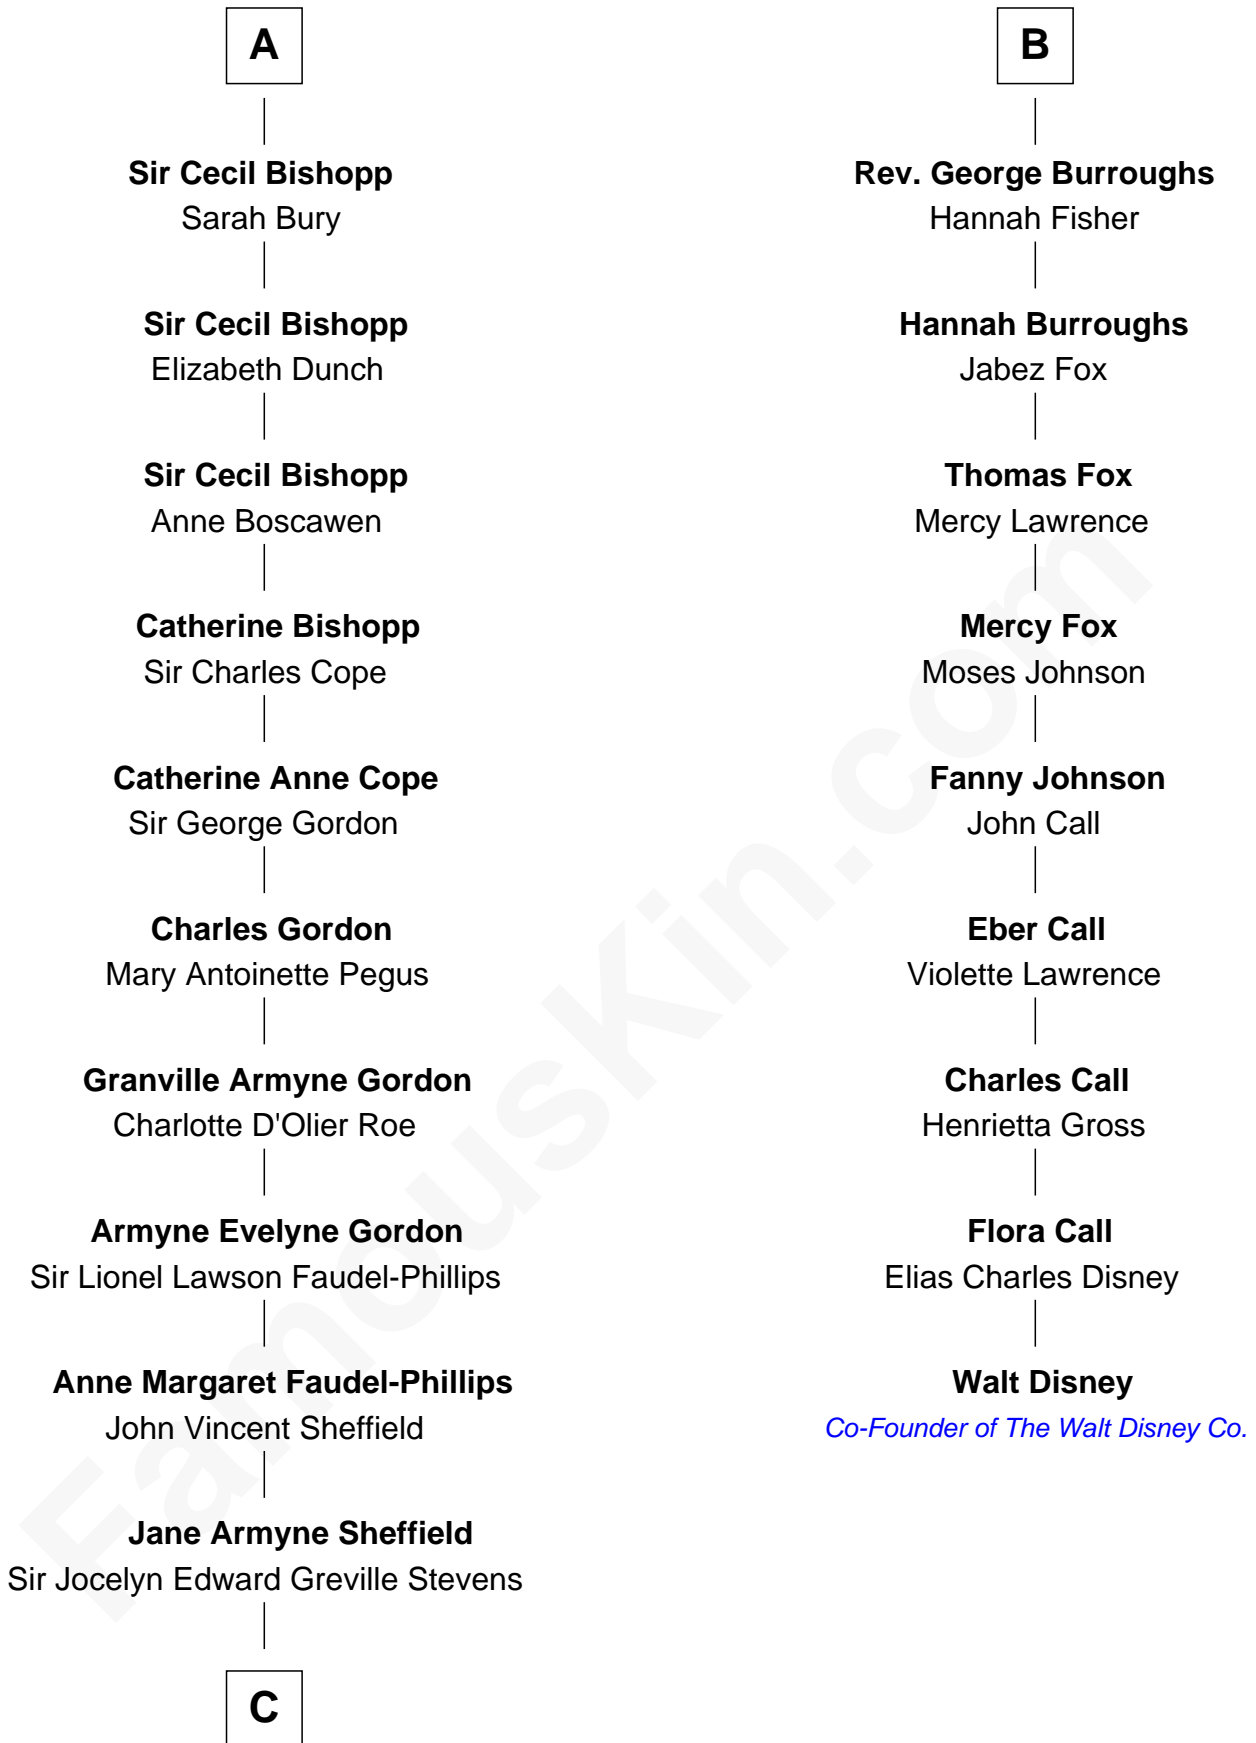

FamousKin.com

Relationship Chart of

Cara Delevingne

Fashion Model and Movie Actress

15th cousin 3 times removed of

Walt Disney

Co-Founder of The Walt Disney Company

C