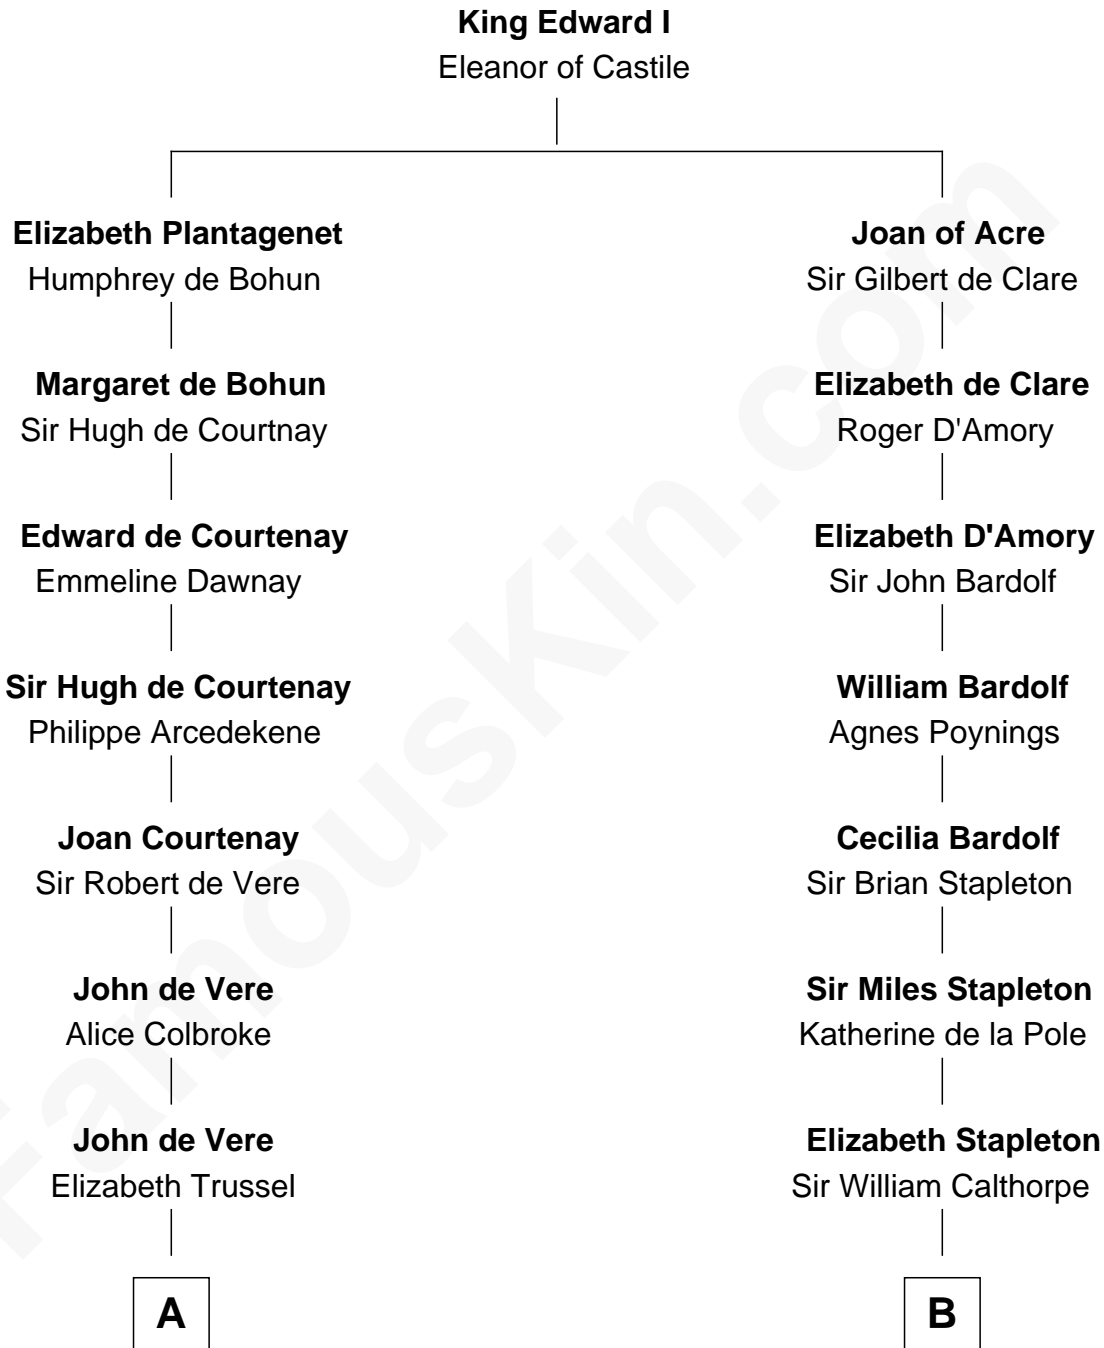

FamousKin.com

Relationship Chart of

Cara Delevingne

Fashion Model and Movie Actress

21st cousin of

Walt Disney

Co-Founder of The Walt Disney Company

C

Sir Berkeley Digby George Sheffield
Julia Mary de Tuyll van Serooskerken

John Vincent Sheffield
Anne Margaret Faudel-Phillips

Jane Armyne Sheffield
Sir Jocelyn Edward Greville Stevens

Pandora Anne Stevens
Charles Hamar Delevingne