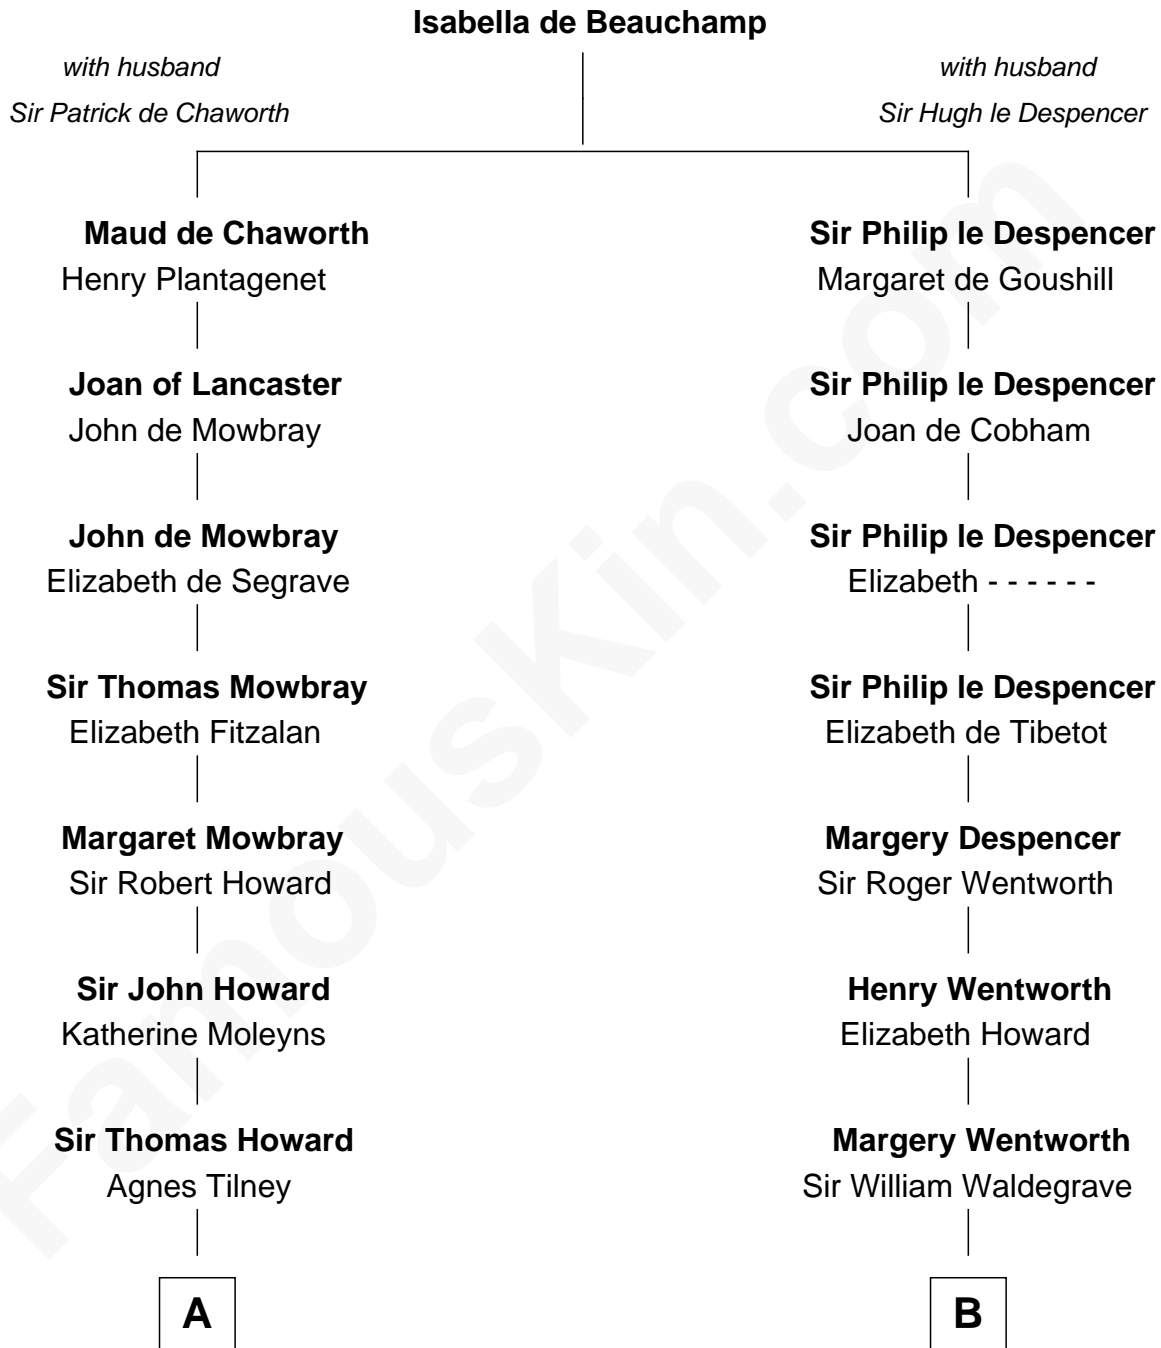

FamousKin.com

Relationship Chart of

Cara Delevingne

Fashion Model and Movie Actress

20th cousin 1 time removed of

Walt Disney

Co-Founder of The Walt Disney Company

C

Sir Berkeley Digby George Sheffield

Julia Mary de Tuyll van Serooskerken

John Vincent Sheffield

Anne Margaret Faudel-Phillips

Jane Armyne Sheffield

Sir Jocelyn Edward Greville Stevens

Pandora Anne Stevens

Charles Hamar Delevingne

Cara Delevingne

Model and Actress

D

Eber Call

Violette Lawrence

Charles Call

Henrietta Gross

Flora Call