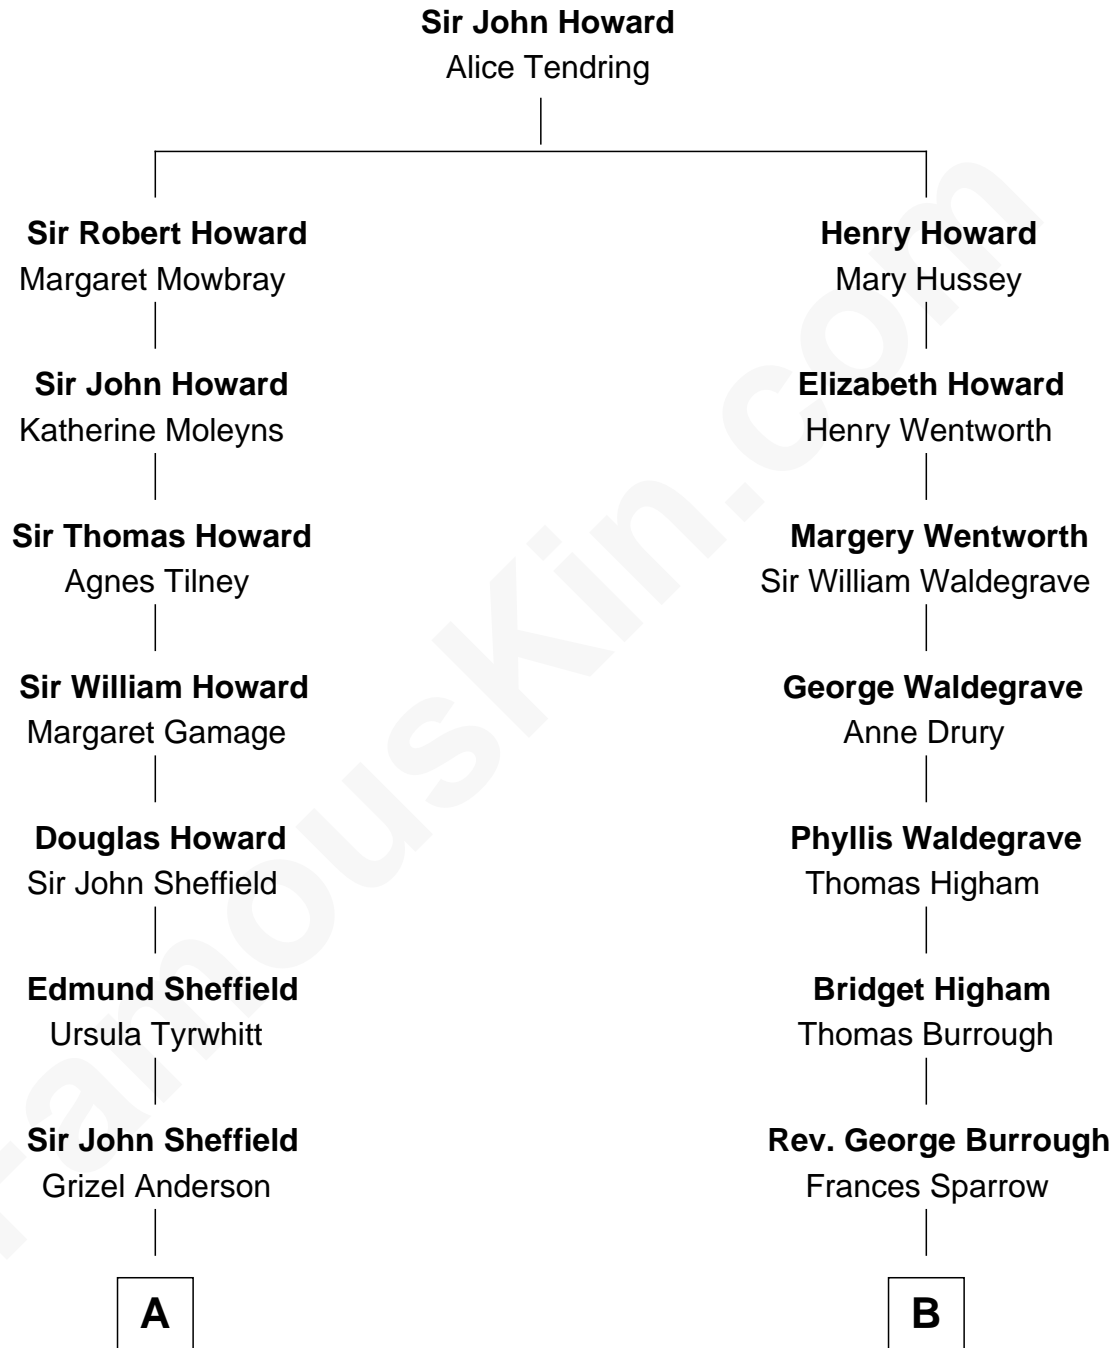

## Relationship Chart of

### Cara Delevingne

*Fashion Model and Movie Actress*

8th cousin 9 times removed of

**Rev. George Burroughs**

*Executed for Witchcraft, Salem 1692*

**A**

**Edmund Sheffield**  
Elizabeth Cranfield

**John Sheffield**  
Frances Stewart