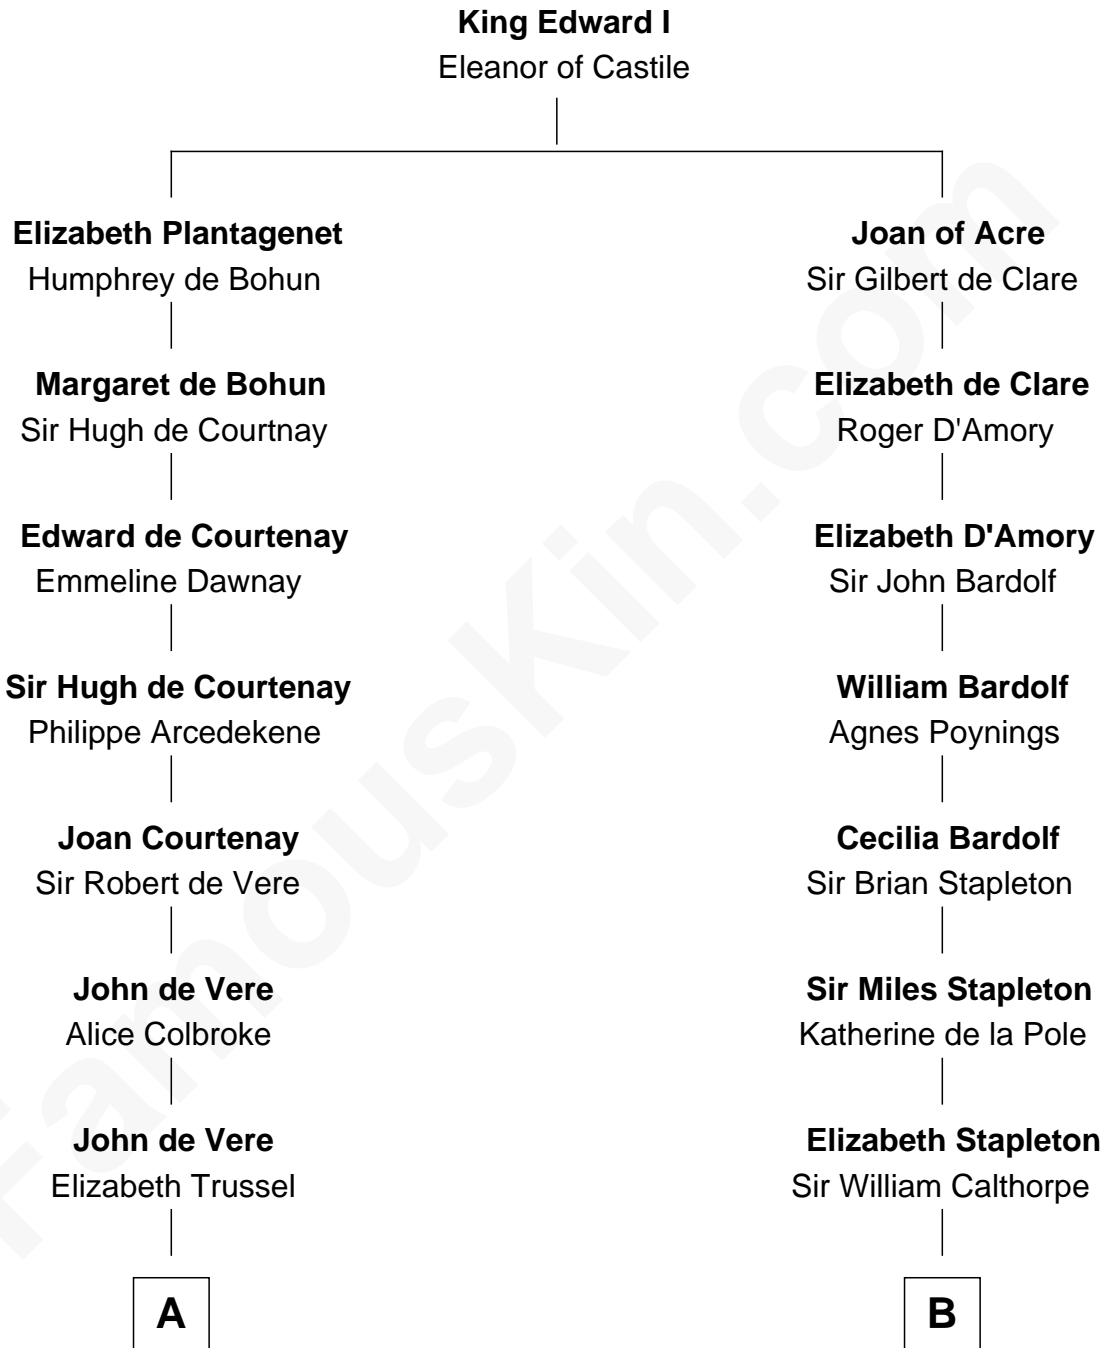

FamousKin.com

Relationship Chart of

Cara Delevingne

Fashion Model and Movie Actress

13th cousin 8 times removed of

Rev. George Burroughs

Executed for Witchcraft, Salem 1692

C

Sir Berkeley Digby George Sheffield

Julia Mary de Tuyll van Serooskerken

John Vincent Sheffield

Anne Margaret Faudel-Phillips

Jane Armyne Sheffield

Sir Jocelyn Edward Greville Stevens

Pandora Anne Stevens

Charles Hamar Delevingne