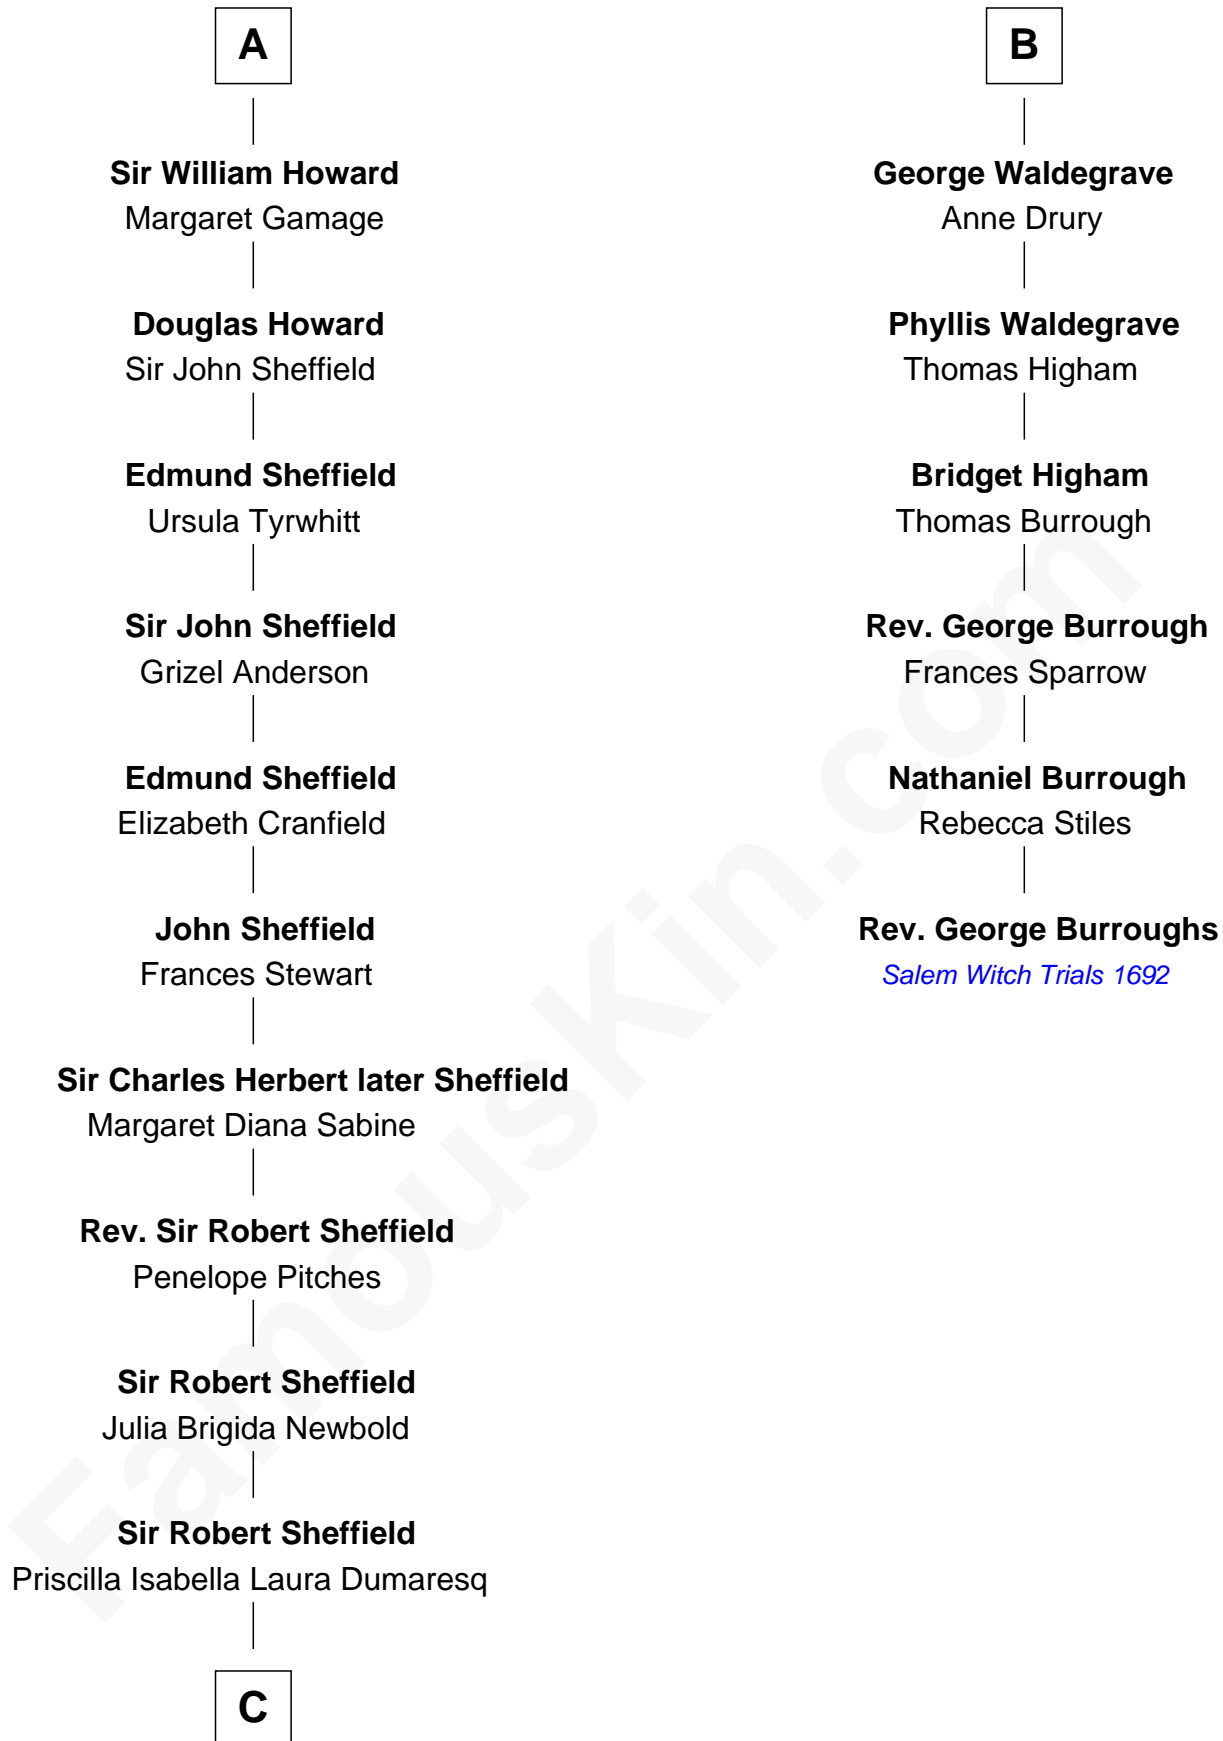

FamousKin.com

Relationship Chart of

Cara Delevingne

Fashion Model and Movie Actress

12th cousin 9 times removed of

Rev. George Burroughs

Executed for Witchcraft, Salem 1692

C

Sir Berkeley Digby George Sheffield

Julia Mary de Tuyll van Serooskerken

John Vincent Sheffield

Anne Margaret Faudel-Phillips

Jane Armyne Sheffield

Sir Jocelyn Edward Greville Stevens

Pandora Anne Stevens

Charles Hamar Delevingne

Cara Delevingne

Model and Actress