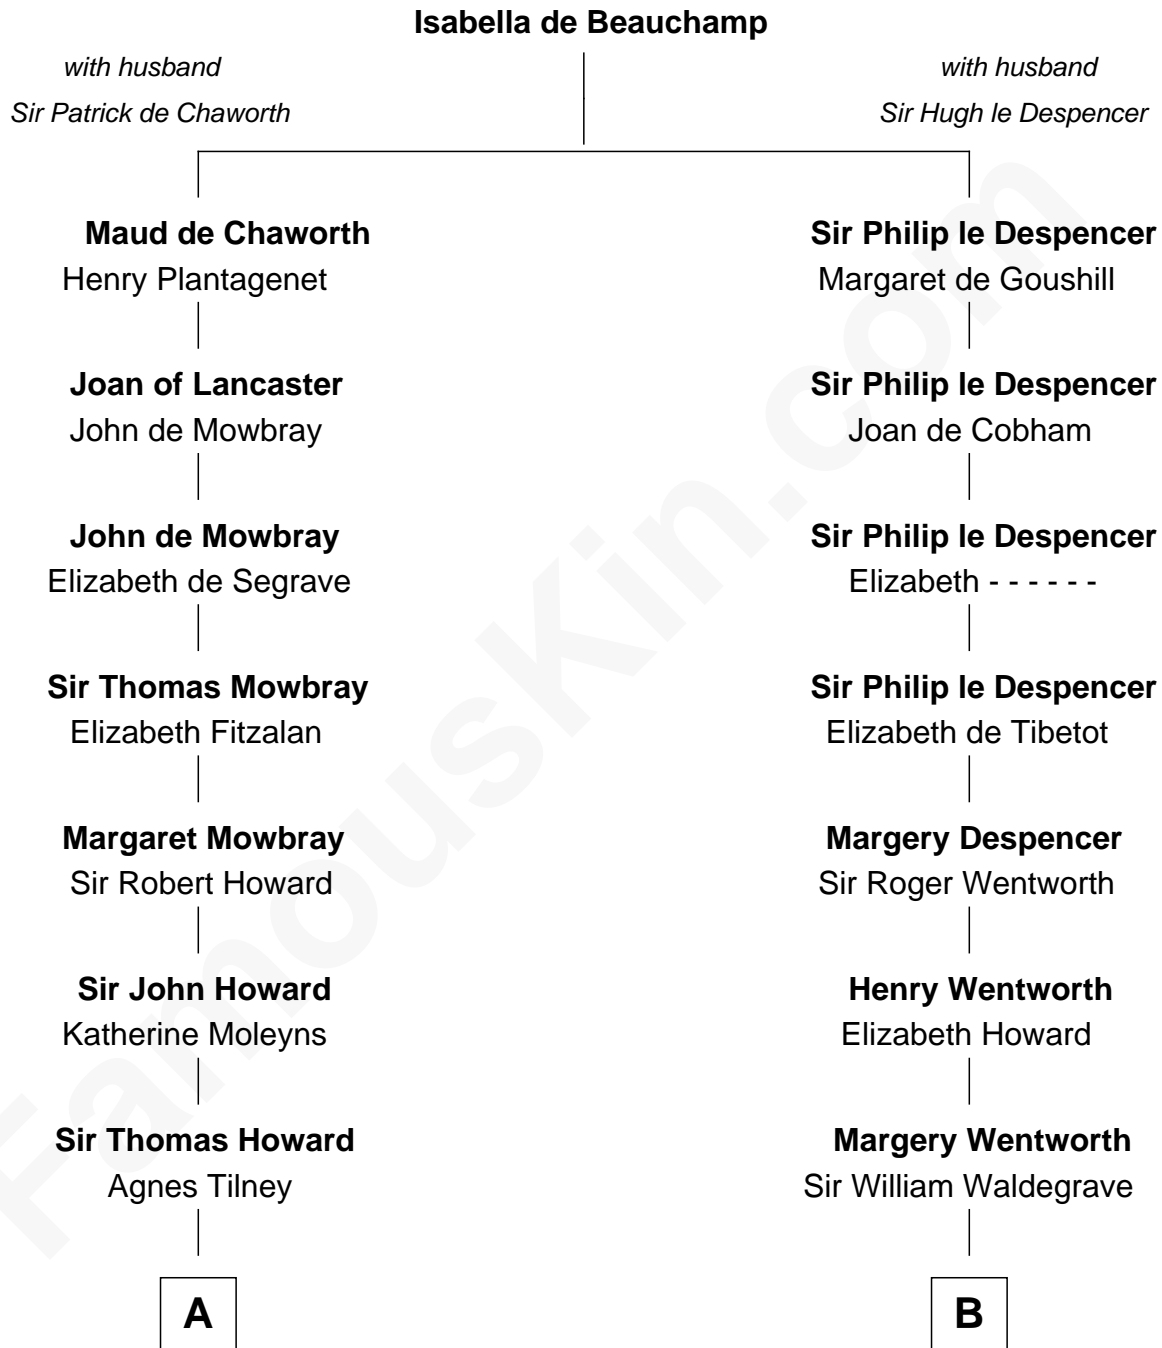

FamousKin.com

Relationship Chart of

Cara Delevingne

Fashion Model and Movie Actress

12th cousin 9 times removed of

Rev. George Burroughs

Executed for Witchcraft, Salem 1692

C

Sir Berkeley Digby George Sheffield

Julia Mary de Tuyll van Serooskerken

John Vincent Sheffield

Anne Margaret Faudel-Phillips

Jane Armyne Sheffield

Sir Jocelyn Edward Greville Stevens

Pandora Anne Stevens

Charles Hamar Delevingne

Cara Delevingne

Model and Actress