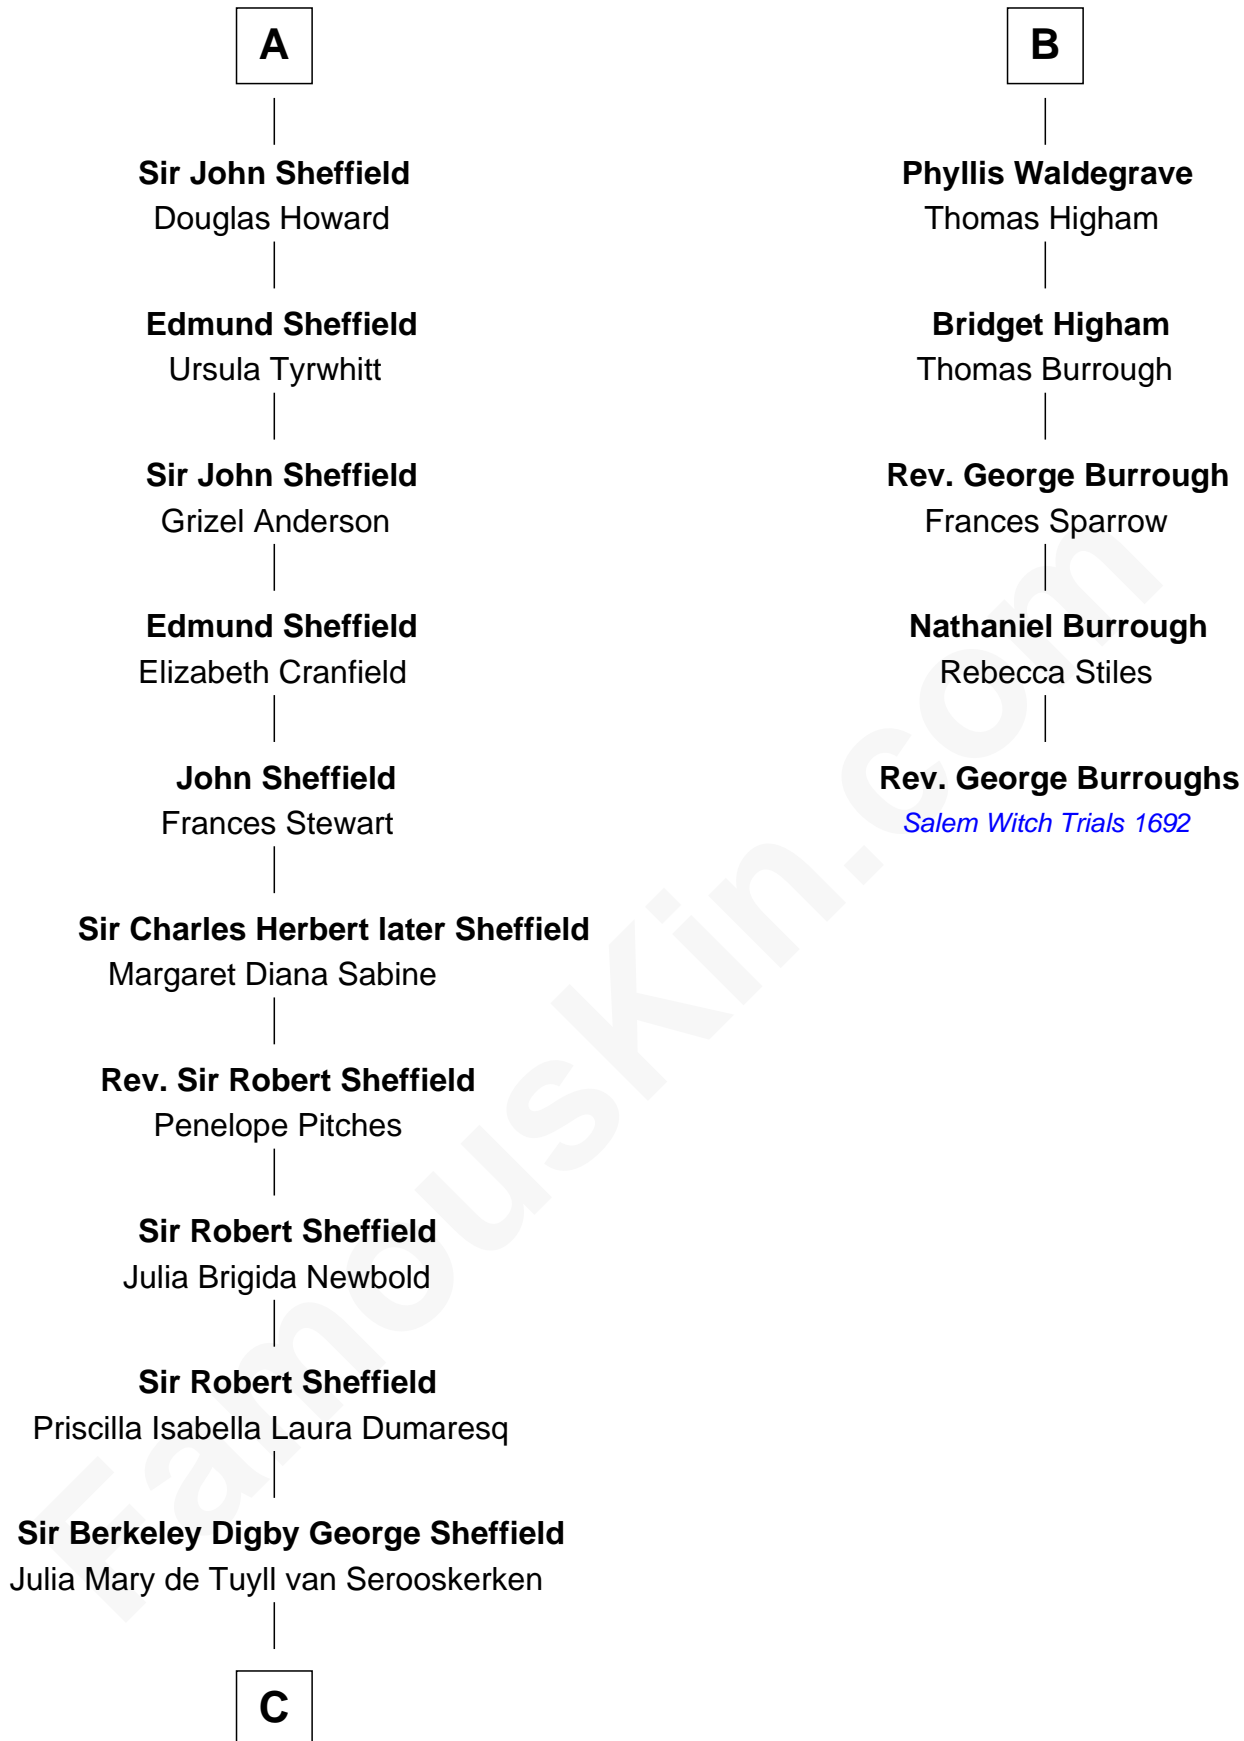

FamousKin.com

Relationship Chart of

Cara Delevingne

Fashion Model and Movie Actress

11th cousin 9 times removed of

Rev. George Burroughs

Executed for Witchcraft, Salem 1692

C

—
John Vincent Sheffield
Anne Margaret Faudel-Phillips

—
Jane Armyne Sheffield
Sir Jocelyn Edward Greville Stevens

—
Pandora Anne Stevens
Charles Hamar Delevingne

—
Cara Delevingne
Model and Actress

FamousKin.com