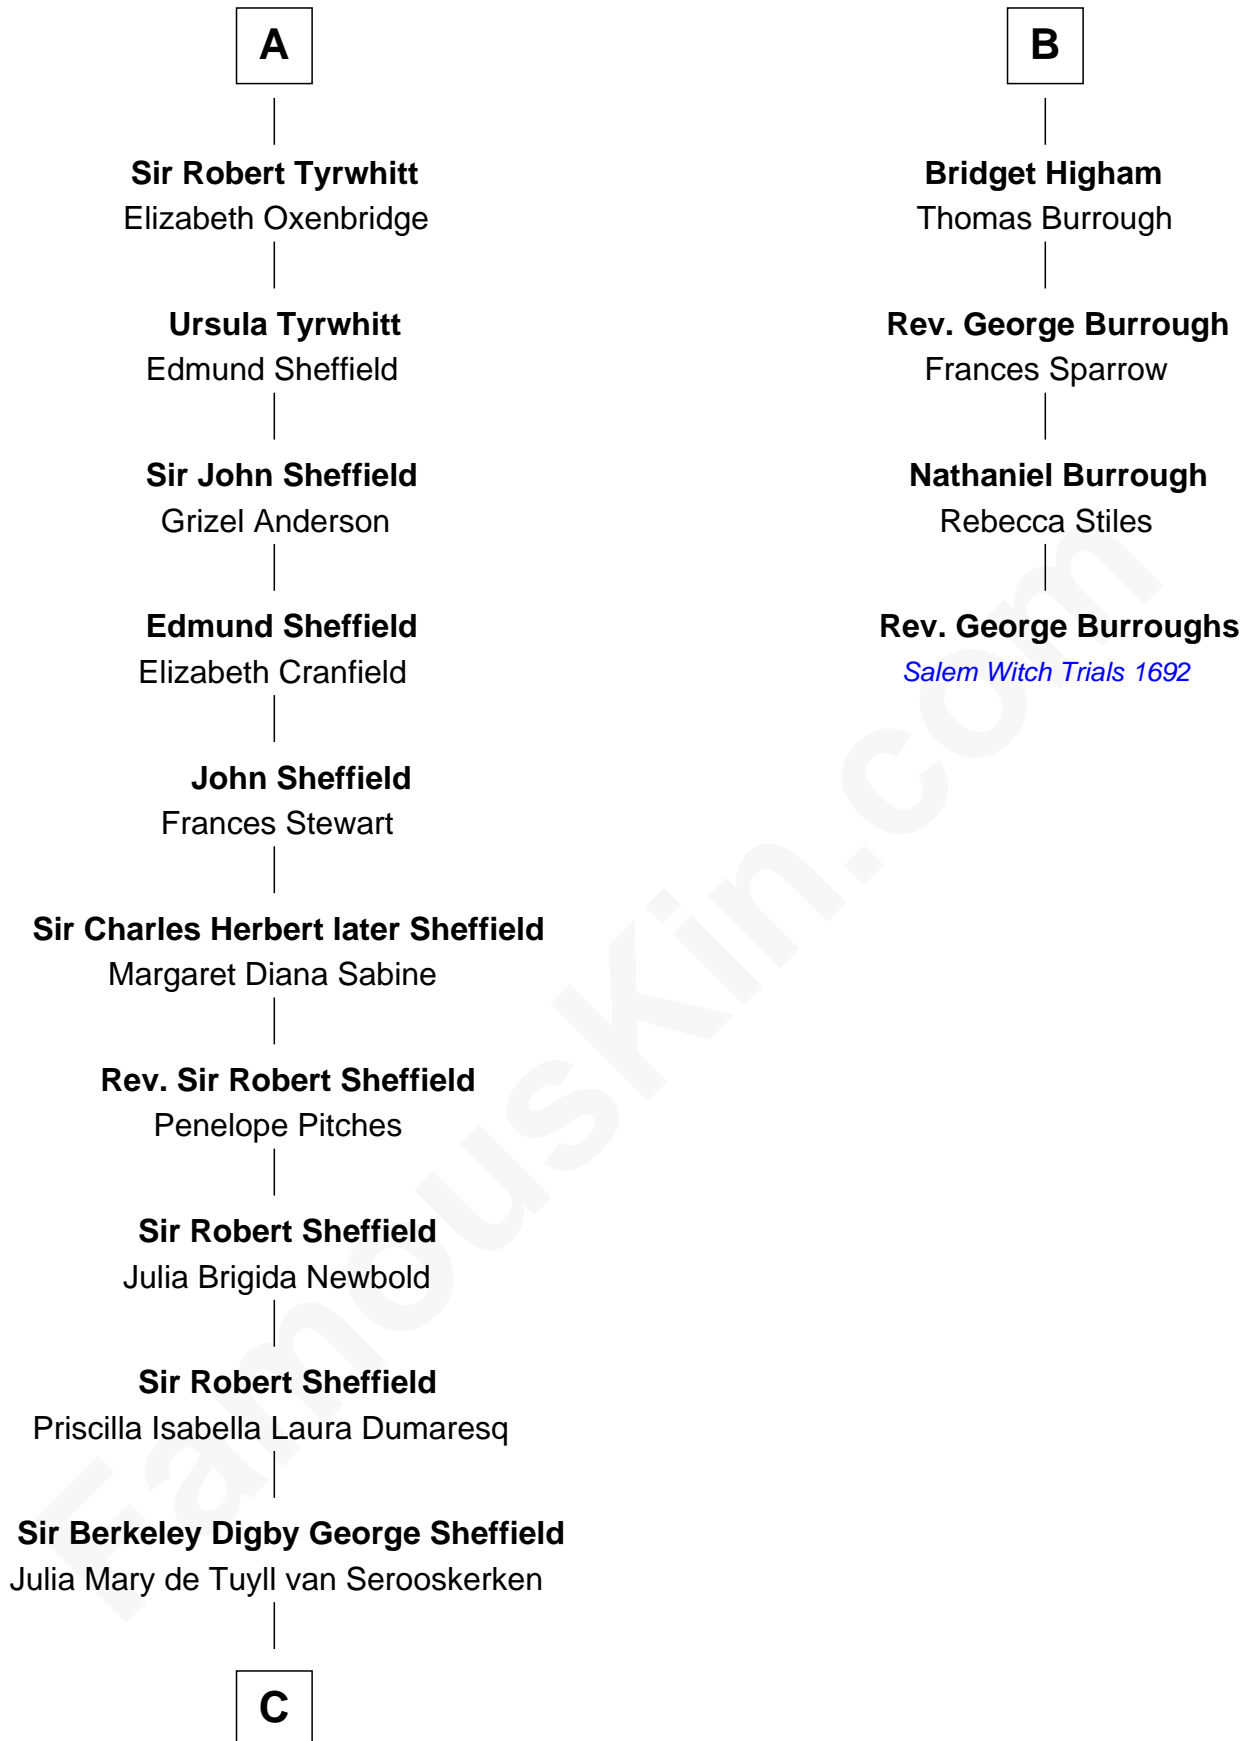

FamousKin.com

Relationship Chart of

Cara Delevingne

Fashion Model and Movie Actress

10th cousin 10 times removed of

Rev. George Burroughs

Executed for Witchcraft, Salem 1692

C

John Vincent Sheffield
Anne Margaret Faudel-Phillips

Jane Armyne Sheffield
Sir Jocelyn Edward Greville Stevens

Pandora Anne Stevens
Charles Hamar Delevingne

Cara Delevingne
Model and Actress

FamousKin.com