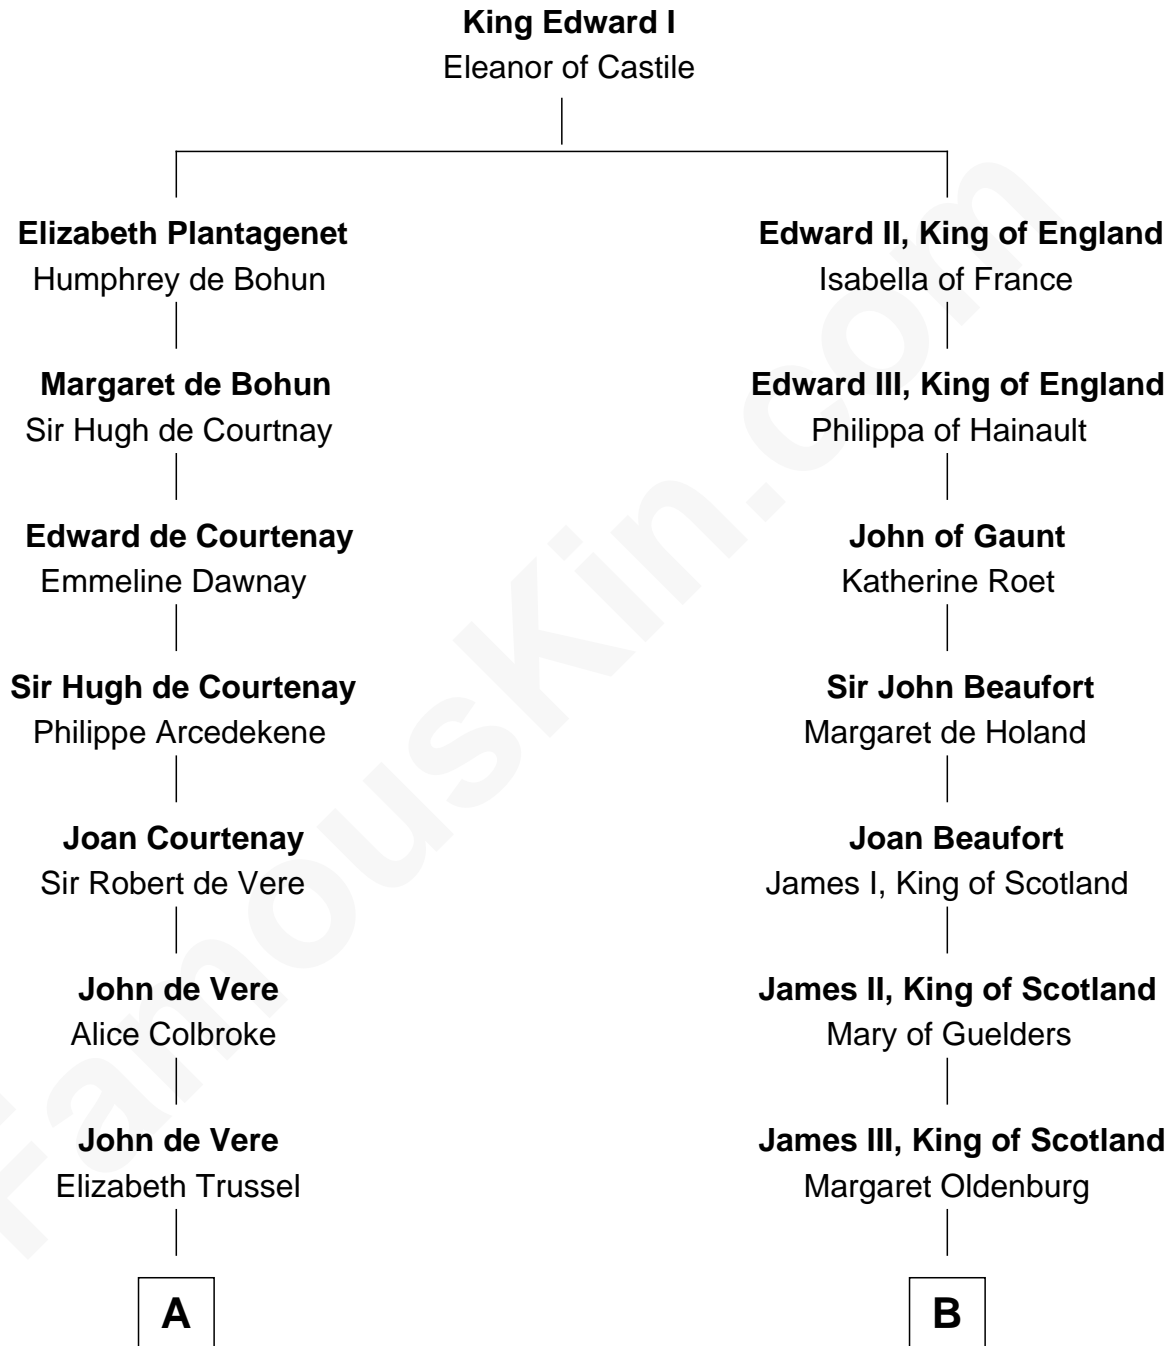

FamousKin.com

Relationship Chart of

Cara Delevingne

Fashion Model and Movie Actress

9th cousin 12 times removed of

Mary Stuart

Queen of Scots

C

Sir Berkeley Digby George Sheffield

Julia Mary de Tuyll van Serooskerken

John Vincent Sheffield

Anne Margaret Faudel-Phillips

Jane Armyne Sheffield

Sir Jocelyn Edward Greville Stevens

Pandora Anne Stevens

Charles Hamar Delevingne

Cara Delevingne

Model and Actress