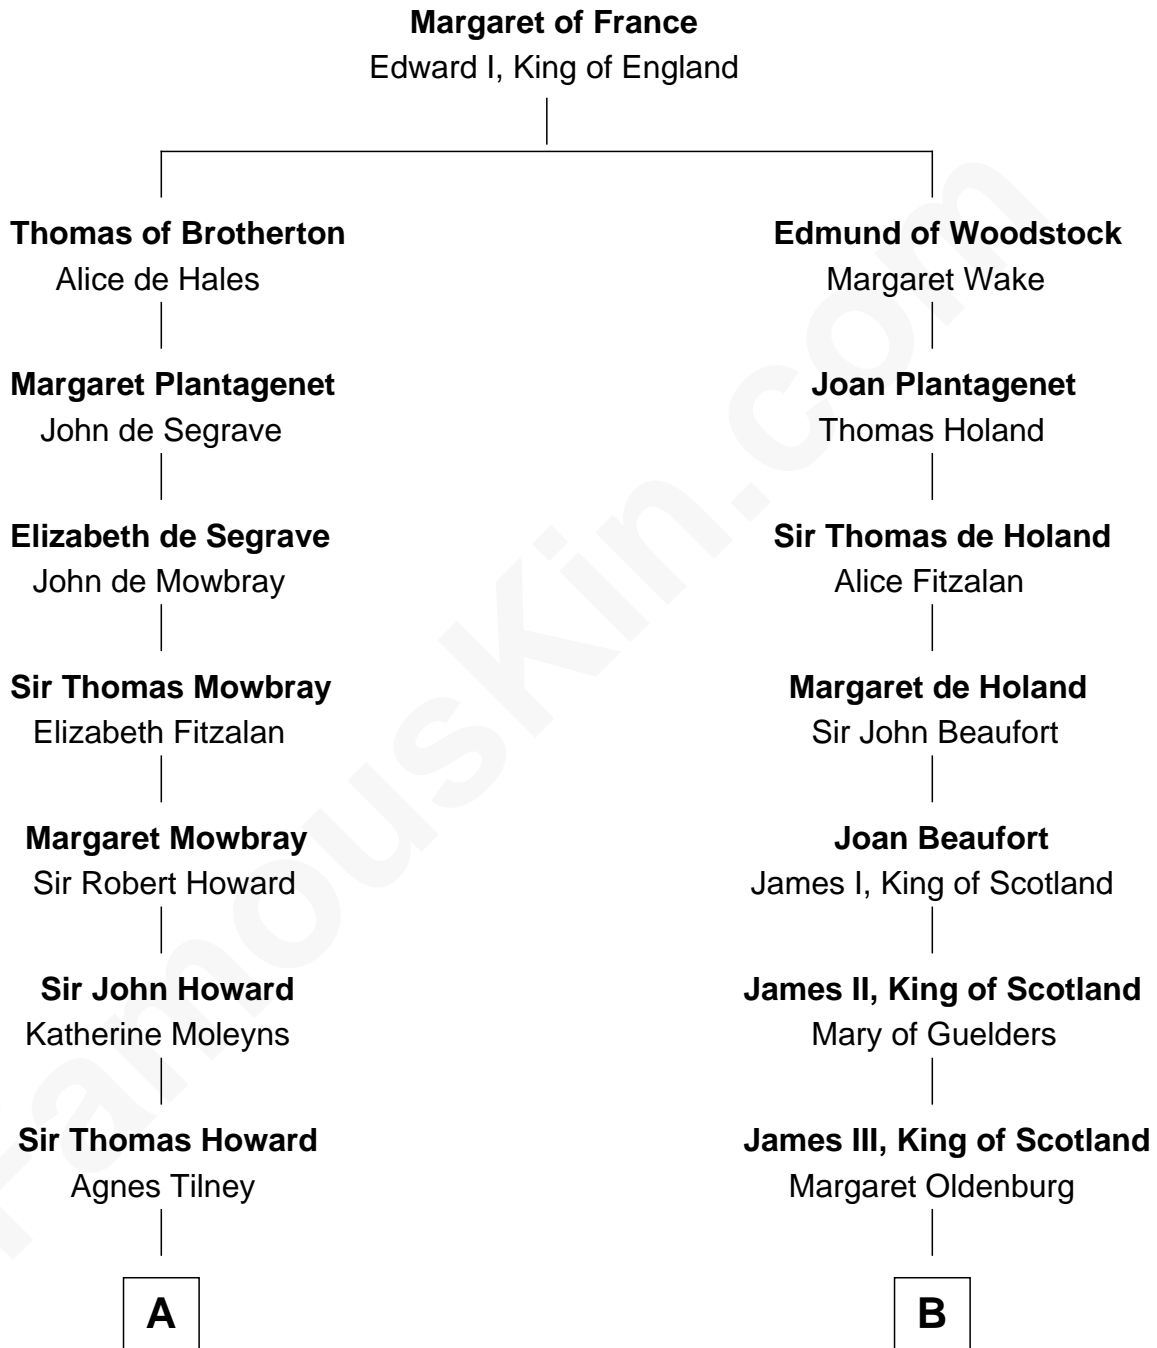

FamousKin.com

Relationship Chart of

Cara Delevingne

Fashion Model and Movie Actress

9th cousin 12 times removed of

Mary Stuart

Queen of Scots

C

Sir Berkeley Digby George Sheffield

Julia Mary de Tuyll van Serooskerken

John Vincent Sheffield

Anne Margaret Faudel-Phillips

Jane Armyne Sheffield

Sir Jocelyn Edward Greville Stevens

Pandora Anne Stevens

Charles Hamar Delevingne

Cara Delevingne

Model and Actress