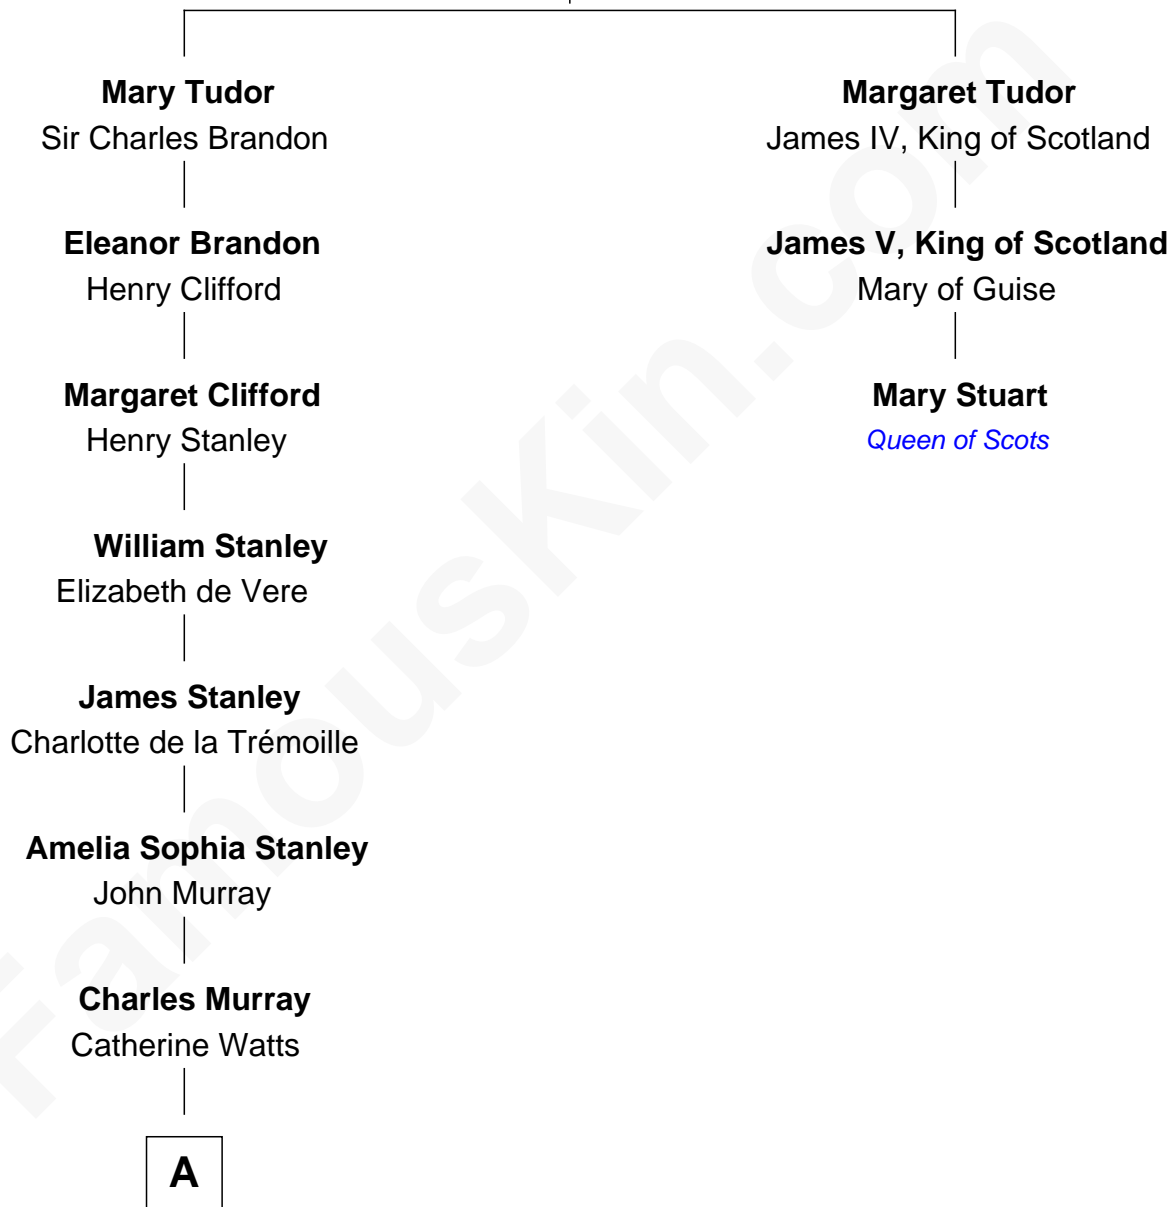

FamousKin.com

Relationship Chart of

Cara Delevingne

Fashion Model and Movie Actress

2nd cousin 15 times removed of

Mary Stuart

Queen of Scots

Henry VII, King of England

Elizabeth of York

A

Anne Murray

John Cochrane

Catherine Cochrane

Alexander Stewart

Margaret Stewart

Charles Gordon