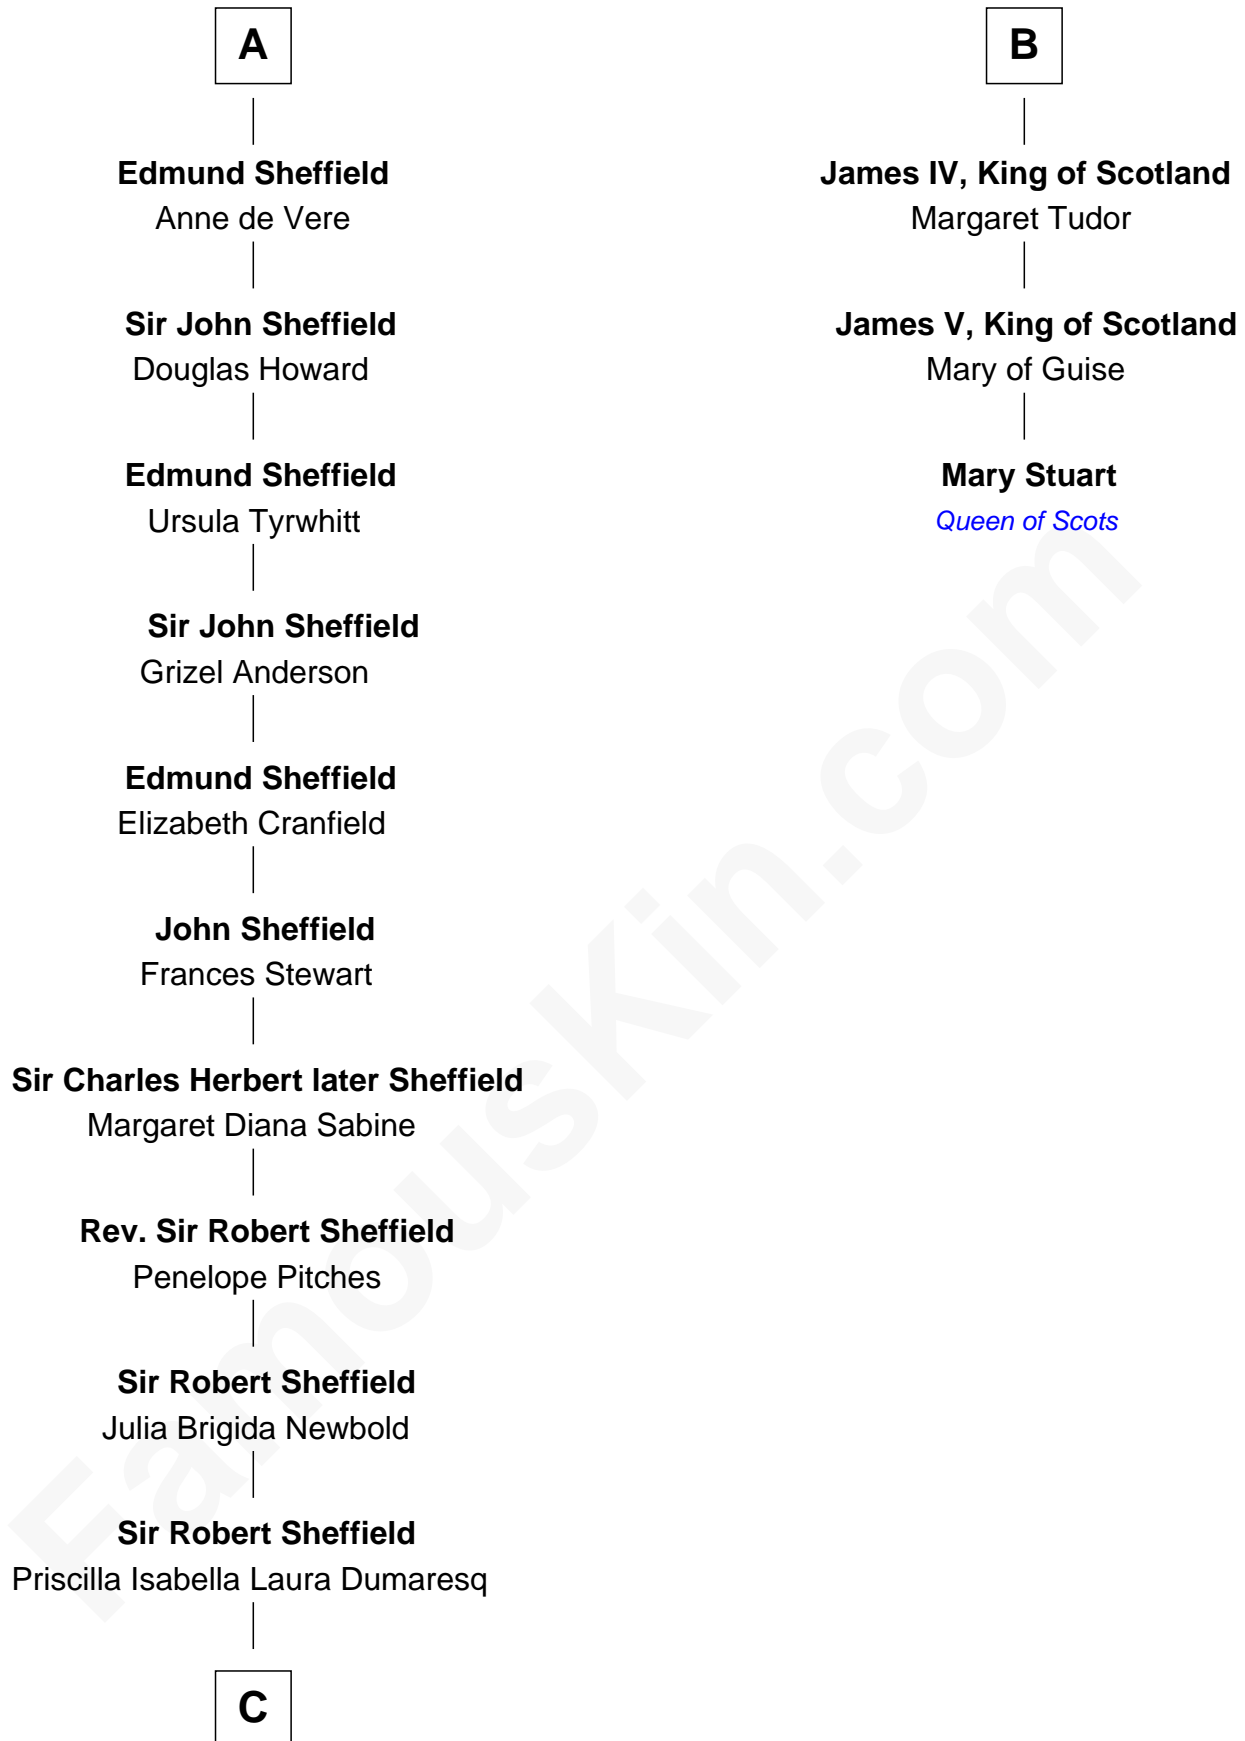

## Relationship Chart of

### Cara Delevingne

*Fashion Model and Movie Actress*

9th cousin 12 times removed of

**Mary Stuart**

*Queen of Scots*

**Richard Fitzalan**

Alice de Saluzzo

**C**