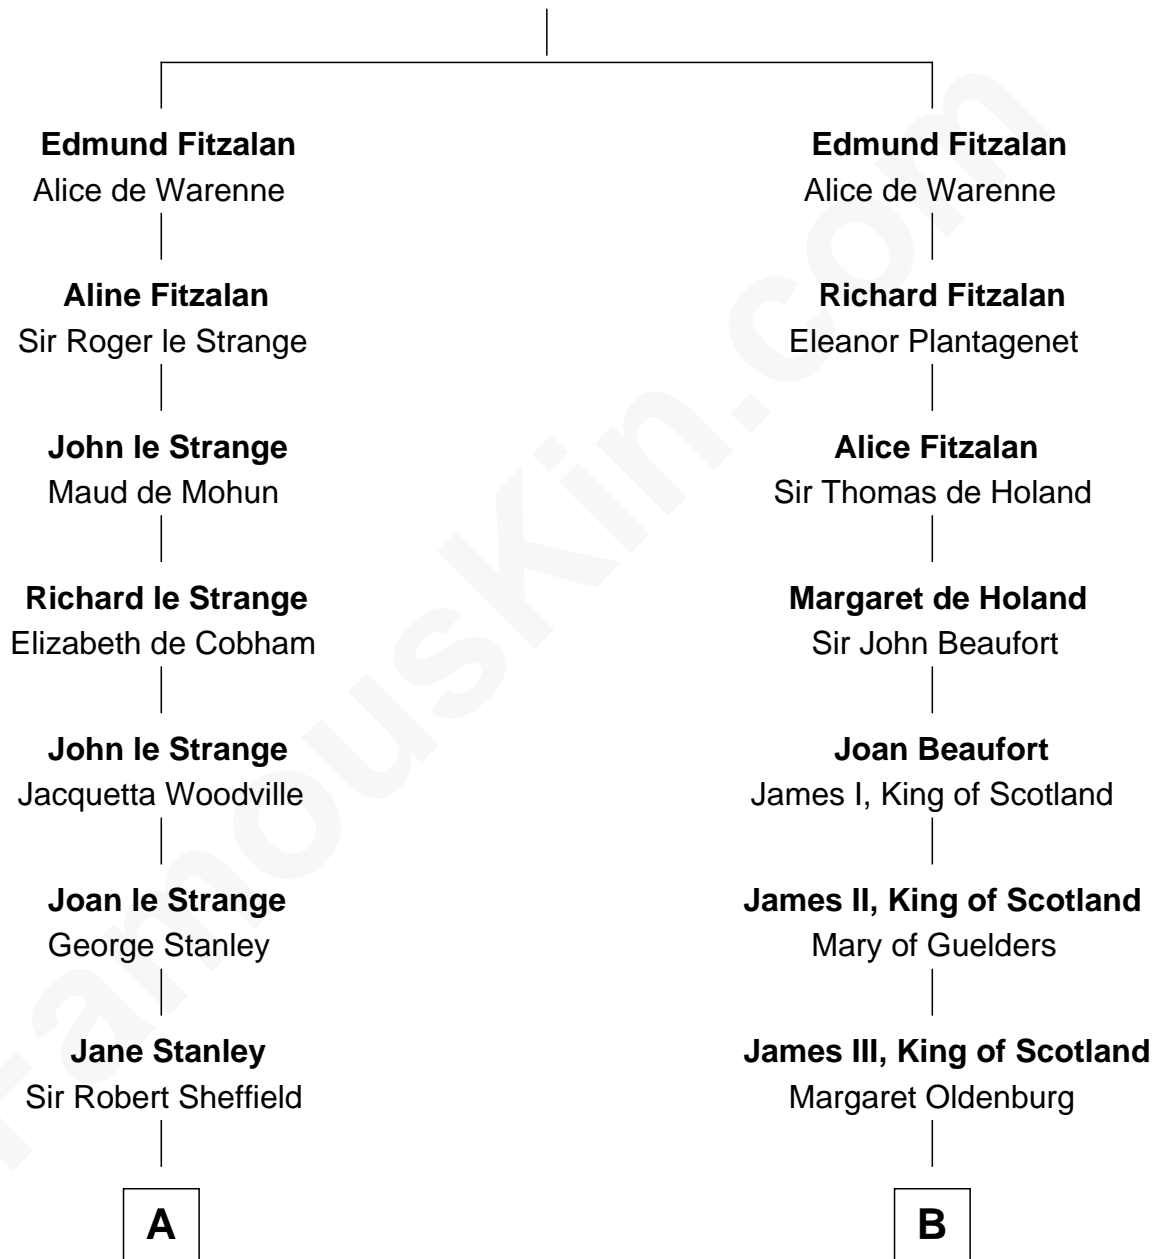

## Relationship Chart of

### Cara Delevingne

*Fashion Model and Movie Actress*

9th cousin 12 times removed of

**Mary Stuart**

*Queen of Scots*

**Richard Fitzalan**

Alice de Saluzzo

**C**

—  
**Sir Berkeley Digby George Sheffield**

Julia Mary de Tuyll van Serooskerken

—  
**John Vincent Sheffield**

Anne Margaret Faudel-Phillips

—  
**Jane Armyne Sheffield**

Sir Jocelyn Edward Greville Stevens