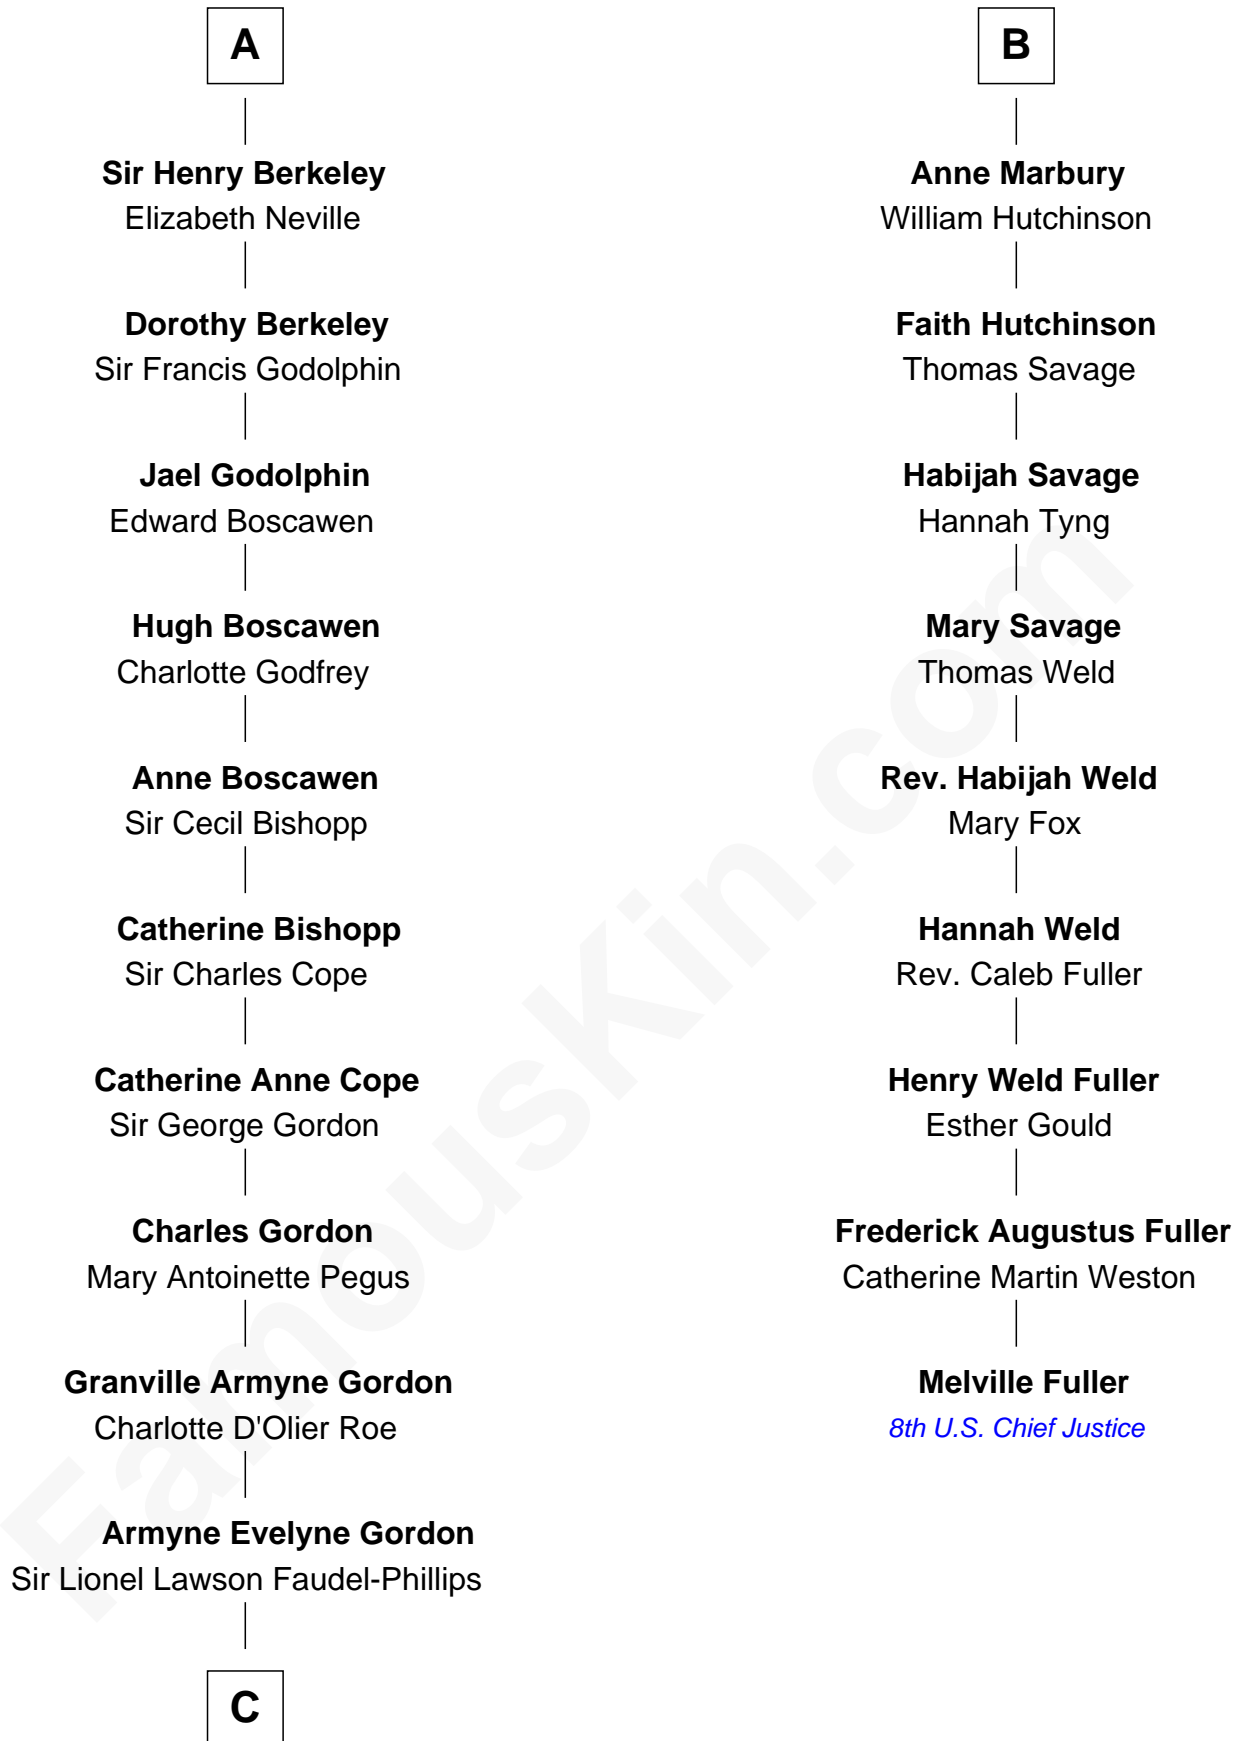

## Relationship Chart of

### Cara Delevingne

*Fashion Model and Movie Actress*

15th cousin 5 times removed of

### Melville Fuller

*8th Chief Justice of the U.S. Supreme Court*

**C**

—  
**Anne Margaret Faudel-Phillips**

John Vincent Sheffield

—  
**Jane Armyne Sheffield**

Sir Jocelyn Edward Greville Stevens

—  
**Pandora Anne Stevens**