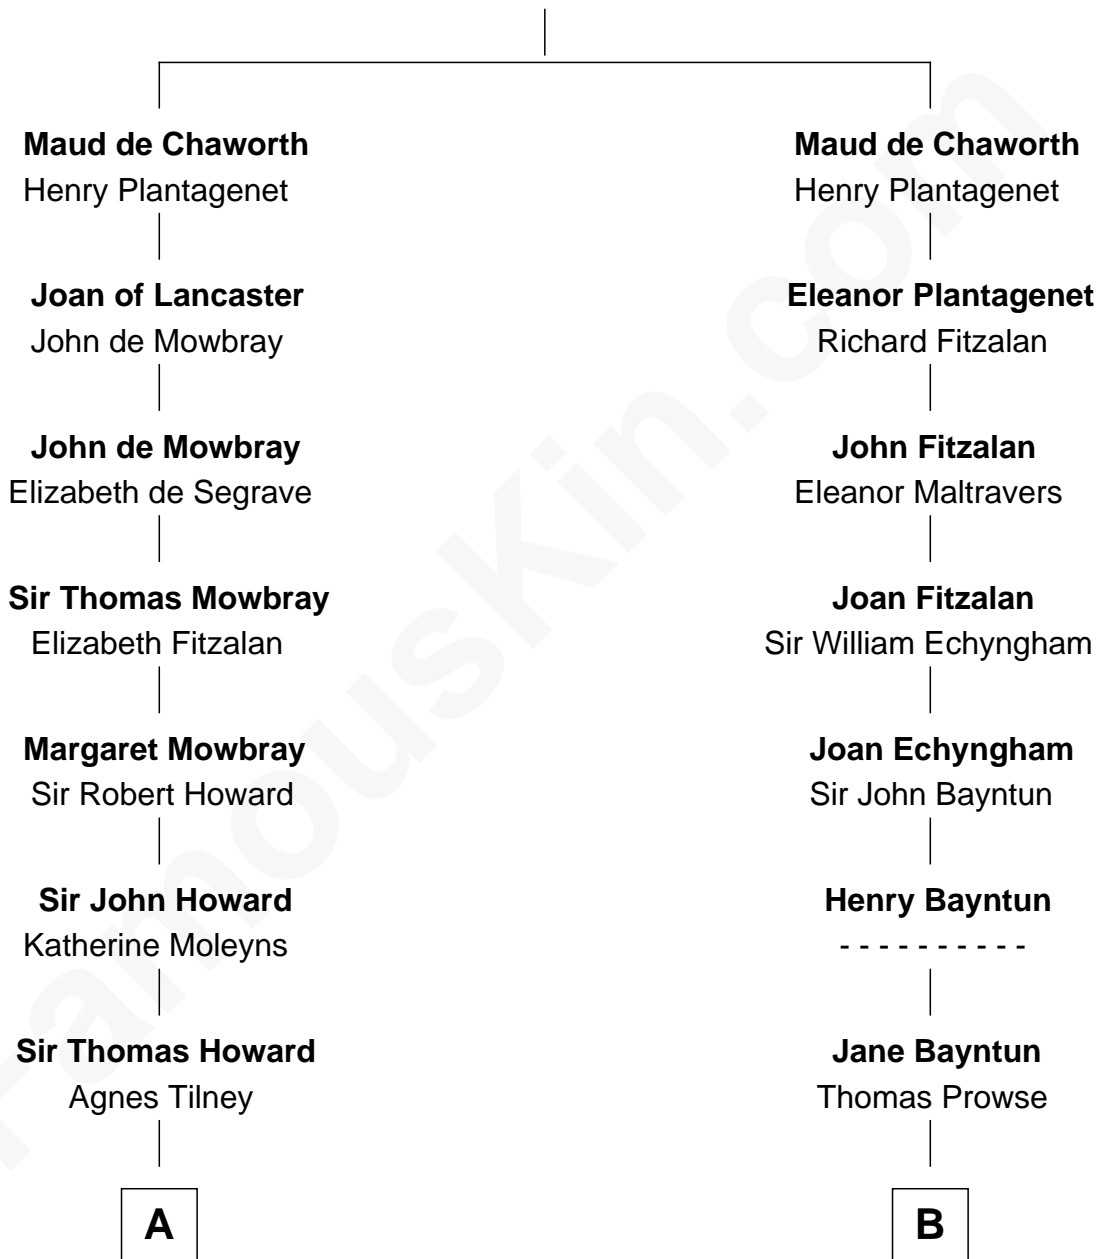

## Relationship Chart of

### Cara Delevingne

*Fashion Model and Movie Actress*

**17th cousin 4 times removed of**

### Melville Fuller

*8th Chief Justice of the U.S. Supreme Court*

**Sir Patrick de Chaworth**

Isabella de Beauchamp

**C**

**Sir Berkeley Digby George Sheffield**

Julia Mary de Tuyll van Serooskerken

**John Vincent Sheffield**